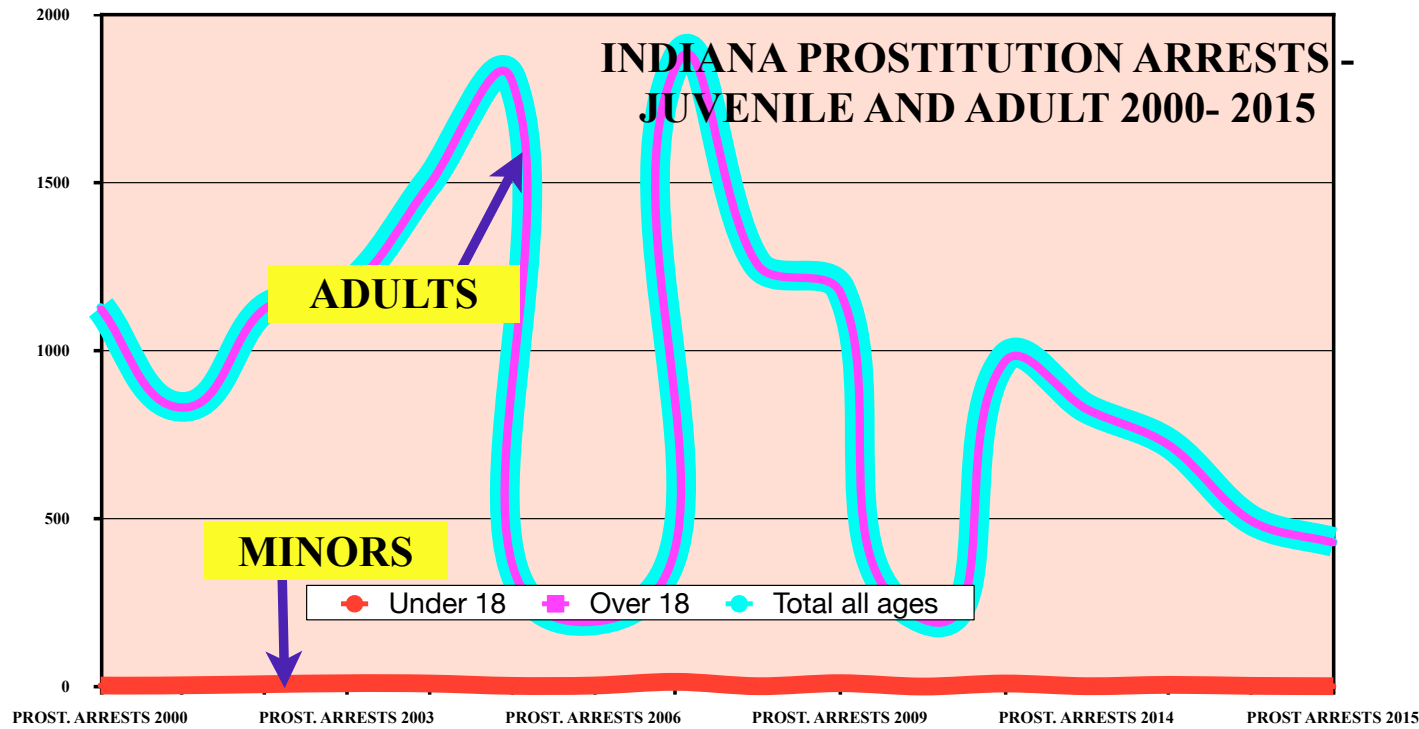

PART III B- PROSTITUTION ARRESTS 2000- 2015 STATE BY STATE FROM FBI BUREAU OF JUSTICE STATISTICS TABLE #69

click on year to view the table on the FBI website for Crimes in the US (By Year) then click on the "Persons Arrested" link for table #69

INDIANA Stats by year 2000- 2015	2000	2001	2002	2003	2004	2005	2006	2007	2008	2009	2010	2011	2012	2013	2014	2015
Under 18	4	2	2	11	10	3	4	15	2	11	1	10	2	6	3	2
Over 18	1,125	831	1,125	1,179	1,494	1,806	194	1,846	1,254	1,174	202	967	826	719	494	429
Total all	1,129	833	1,127	1,190	1,504	1,809	198	1,861	1,256	1,185	203	977	828	725	497	431

DID NOT REPORT ANY SEX TRAFFICKING CASES 2014- 2015

NOTE: The links to each year do not work on this document. To go to the year for table #69 stats, please use Part III-A

INDIANA