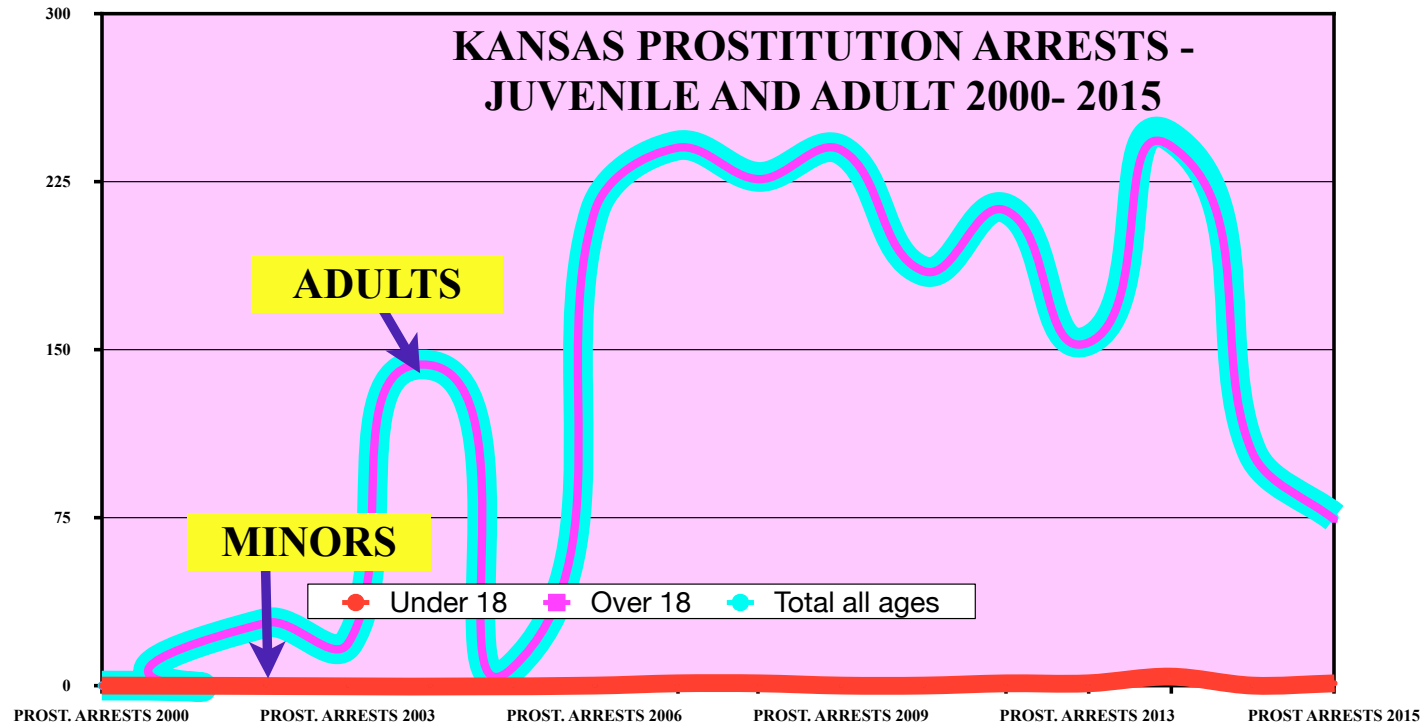

PART III B- PROSTITUTION ARRESTS 2000- 2015 STATE BY STATE FROM FBI BUREAU OF JUSTICE STATISTICS TABLE #69

click on year to view the table on the FBI website for Crimes in the US (By Year) then click on the "Persons Arrested" link for table #69

KANSAS Stats by year 2000- 2015	2000	2001	2002	2003	2004	2005	2006	2007	2008	2009	2010	2011	2012	2013	2014	2015
Under 18	0	0	0	0	0	0	0	1	1	0	0	1	1	4	0	1
Over 18	0	0	28	19	143	8	212	240	226	239	185	212	153	241	104	74
Total all	0	0	28	19	143	8	212	241	227	239	185	213	154	245	104	75
Sex Trafficking cases reported															1	0
Sex Trafficking cases cleared															1	0