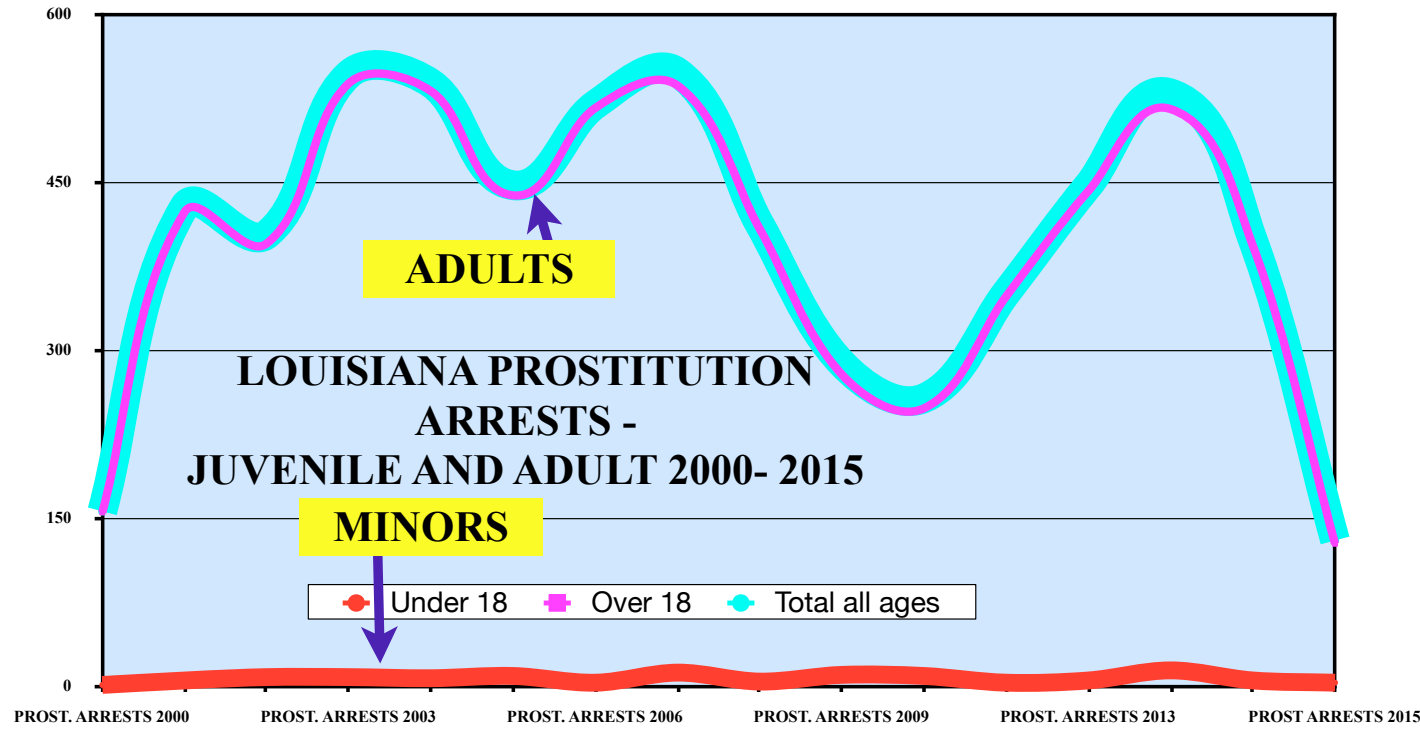

PART III B- PROSTITUTION ARRESTS 2000- 2015 STATE BY STATE FROM FBI BUREAU OF JUSTICE STATISTICS TABLE #69

click on year to view the table on the FBI website for Crimes in the US (By Year) then click on the "Persons Arrested" link for table #69

LOUISIANA by year 2000- 2015	2000	2001	2002	2003	2004	2005	2006	2007	2008	2009	2010	2011	2012	2013	2014	2015
Under 18	1	5	8	8	7	9	3	12	4	10	9	3	5	14	5	3
Over 18	155	423	395	538	531	438	516	536	408	278	248	348	442	515	393	127
Total all	156	428	403	546	538	447	519	548	412	288	257	351	447	529	398	130
Sex Trafficking cases reported															0	51
Sex Trafficking cases cleared															0	41