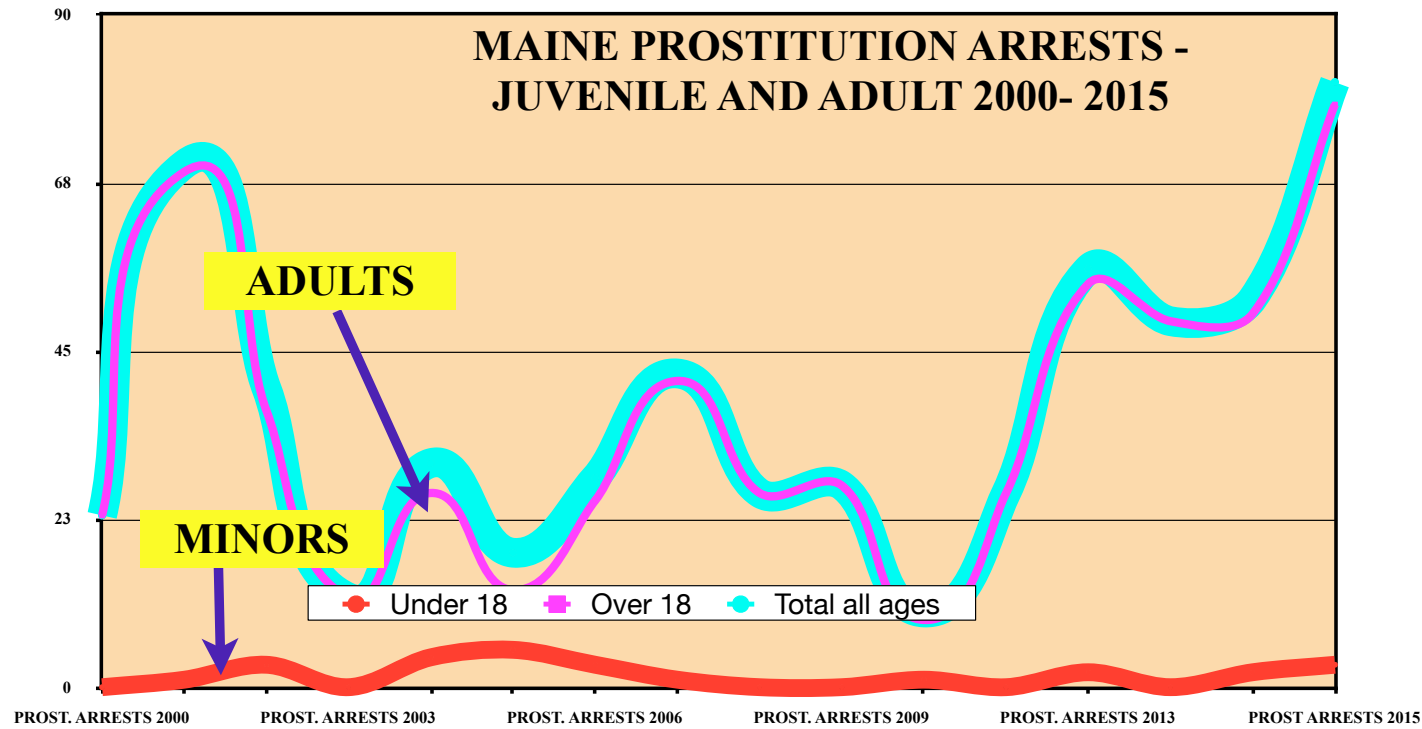

PART III B- PROSTITUTION ARRESTS 2000- 2015 STATE BY STATE FROM FBI BUREAU OF JUSTICE STATISTICS TABLE #69

click on year to view the table on the FBI website for Crimes in the US (By Year) then click on the "Persons Arrested" link for table #69

MAINE Stats by year 2000- 2015	2000	2001	2002	2003	2004	2005	2006	2007	2008	2009	2010	2011	2012	2013	2014	2015
Under 18	0	1	3	0	4	5	3	1	0	0	1	0	2	0	2	3
Over 18	23	69	37	12	26	13	25	41	26	27	9	26	54	49	50	78
Total all	23	70	40	12	30	18	28	42	26	27	10	26	56	49	52	81

MAINE

DID NOT REPORT ANY SEX TRAFFICKING CASES 2014- 2015

NOTE: The links to each year do not work on this document. To go to the year for table #69 stats, please use Part III-A