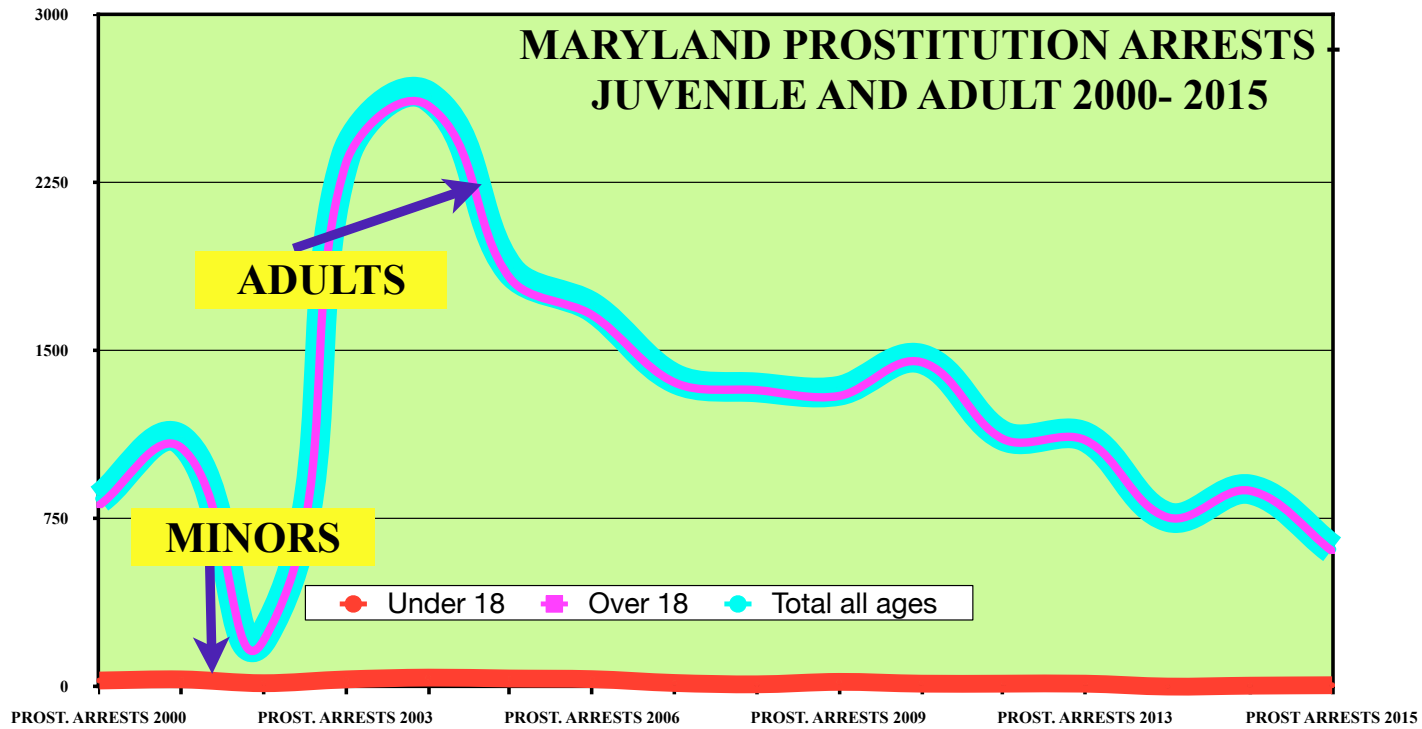

PART III B- PROSTITUTION ARRESTS 2000- 2015 STATE BY STATE FROM FBI BUREAU OF JUSTICE STATISTICS TABLE #69

click on year to view the table on the FBI website for Crimes in the US (By Year) then click on the "Persons Arrested" link for table #69

MARYLAND Stats by year 2000- 2015	2000	2001	2002	2003	2004	2005	2006	2007	2008	2009	2010	2011	2012	2013	2014	2015
<b>Under 18</b>	29	34	17	34	42	38	35	18	12	23	15	15	15	2	6	8
<b>Over 18</b>	812	1,067	209	2,337	2,595	1,823	1,659	1,359	1,325	1,299	1,450	1,106	1,101	757	876	607
<b>Total all ages</b>	841	1,101	226	2,371	2,637	1,861	1,694	1,377	1,337	1,322	1,465	1,121	1,116	759	882	615
<b>Sex Trafficking cases reported</b>															0	27
<b>Sex Trafficking cases cleared</b>															0	22