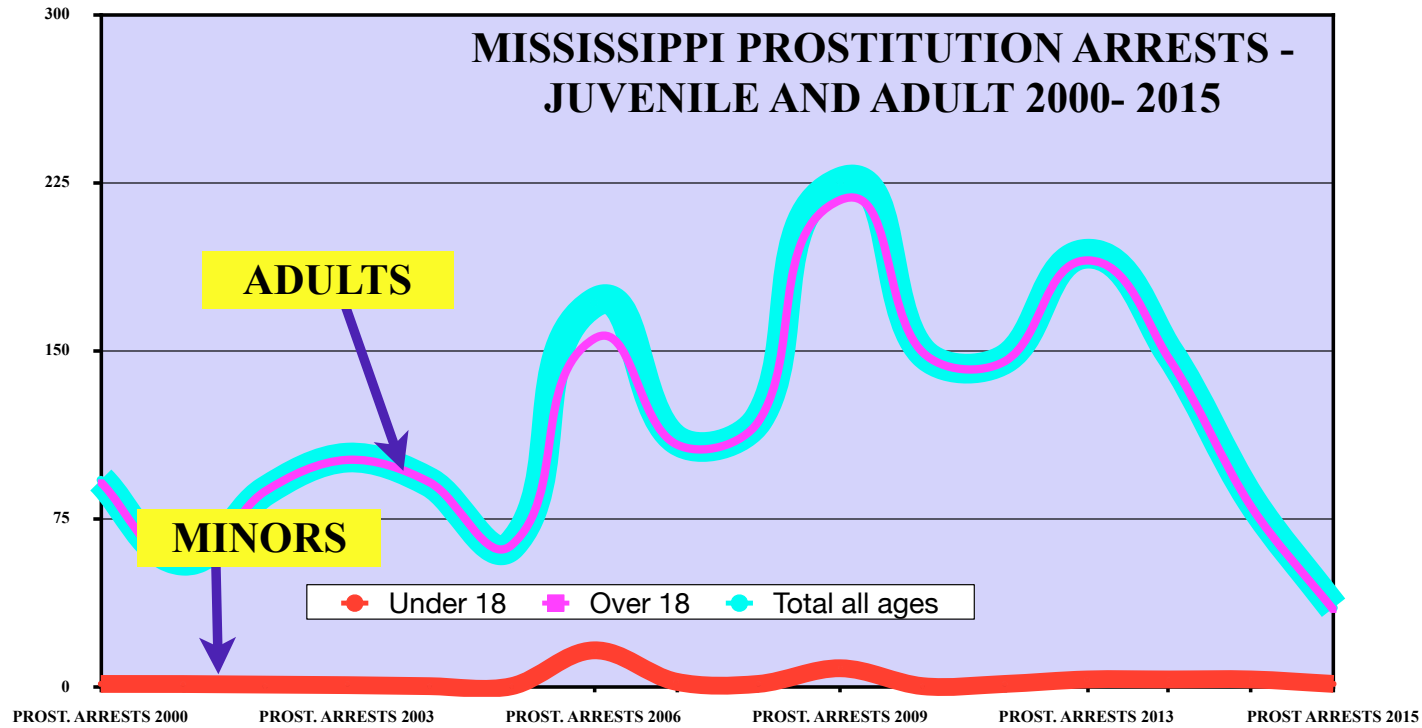

PART III B- PROSTITUTION ARRESTS 2000- 2015 STATE BY STATE FROM FBI BUREAU OF JUSTICE STATISTICS TABLE #69

click on year to view the table on the FBI website for Crimes in the US (By Year) then click on the "Persons Arrested" link for table #69

MISSISSIPPI Stats by year 2000- 2015	2000	2001	2002	2003	2004	2005	2006	2007	2008	2009	2010	2011	2012	2013	2014	2015
Under 18	1	1	0	1	0	0	16	2	1	8	0	1	3	3	3	1
Over 18	91	55	87	101	91	63	155	108	118	217	149	145	190	146	80	34
Total all ages	92	56	87	102	91	63	171	110	119	225	149	146	193	149	83	35

DID NOT REPORT ANY SEX TRAFFICKING CASES 2014- 2015

NOTE: The links to each year do not work on this document. To go to the year for table #69 stats, please use Part III-A

MISSISSIPPI