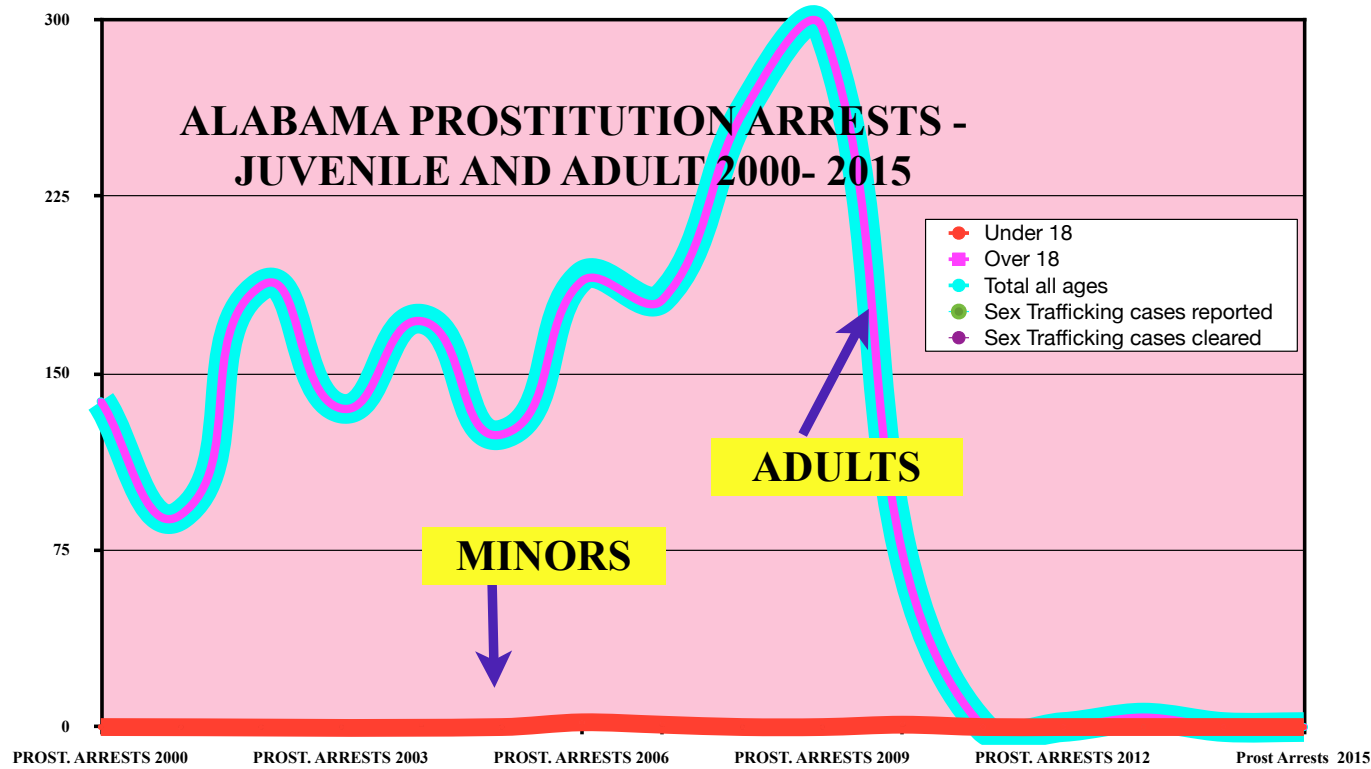

PART III B- PROSTITUTION ARRESTS 2000- 2015 STATE BY STATE FROM FBI BUREAU OF JUSTICE STATISTICS TABLE #69

**NOTE: The links to each year do not work on this document. To go to the year for table #69 stats, please use Part III-A**

click on year to view the table on the FBI website for Crimes in the US (By Year) then click on the "Persons Arrested" link for table #69

ALABAMA Stats by year 2000- 2015	2000	2001	2002	2003	2004	2005	2006	2007	2008	2009	2010	2011	2012	2013	2014	2015
<b>Under 18</b>	0	0	0	0	1	0	2	1	0	0	1	0	0	0	0	0
<b>Over 18</b>	138	90	187	135	172	124	189	181	260	296	73	0	0	4	0	0
<b>Total all</b>	138	90	187	135	173	124	191	182	260	296	74	0	0	4	0	0
<b>Sex Trafficking cases reported</b>	DID NOT REPORT ANY SEX TRAFFICKING CASES 2014- 2015															
<b>Sex Trafficking cases cleared</b>	DID NOT REPORT ANY SEX TRAFFICKING CASES 2014- 2015															