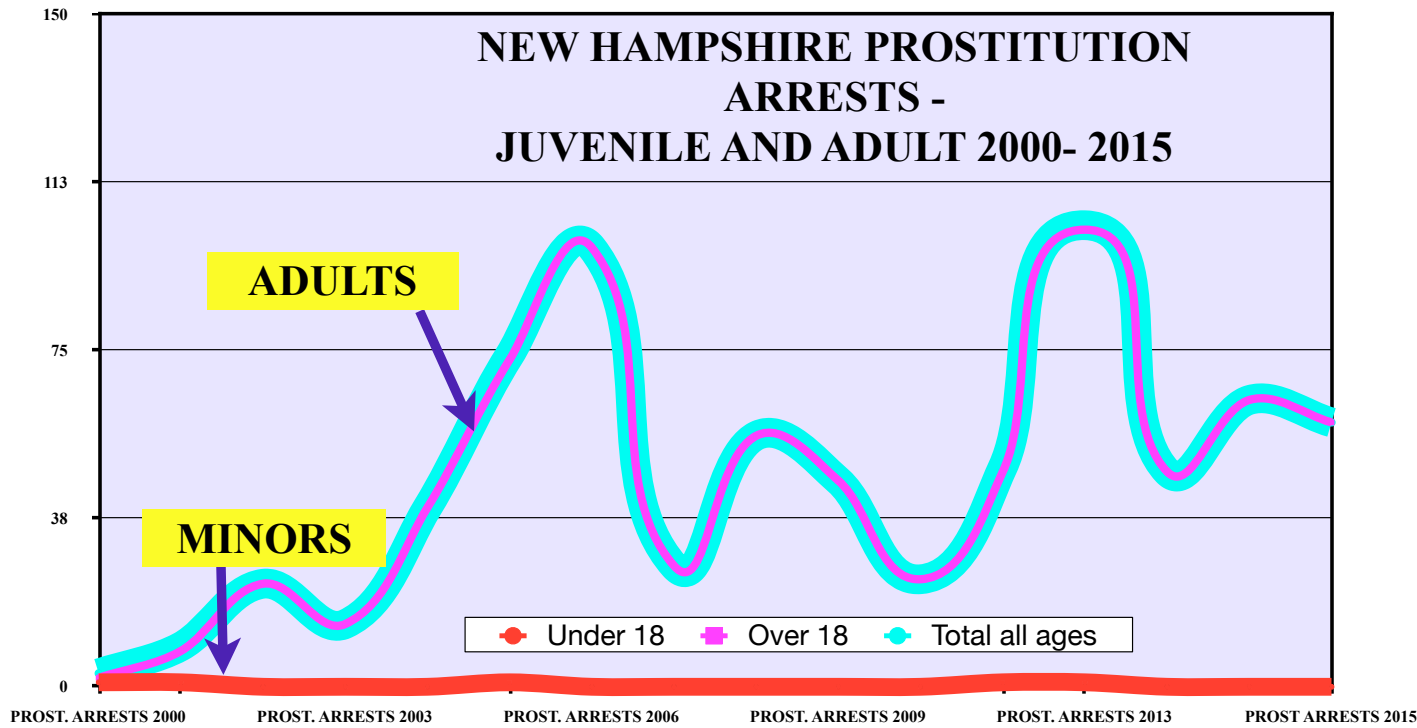

PART III B- PROSTITUTION ARRESTS 2000- 2015 STATE BY STATE FROM FBI BUREAU OF JUSTICE STATISTICS TABLE #69

click on year to view the table on the FBI website for Crimes in the US (By Year) then click on the “Persons Arrested” link for table #69

NEW HAMPSHIRE Stats by year 2000- 2015	2000	2001	2002	2003	2004	2005	2006	2007	2008	2009	2010	2011	2012	2013	2014	2015
Under 18	1	1	0	0	0	1	0	0	0	0	0	1	1	0	0	0
Over 18	2	8	23	14	40	73	98	27	56	46	24	48	102	48	64	59
Total all ages	3	9	23	14	40	74	98	27	56	46	24	49	103	48	64	59

DID NOT REPORT ANY SEX TRAFFICKING CASES 2014- 2015

NOTE: The links to each year do not work on this document. To go to the year for table #69 stats, please use Part III-A

NEW HAMPSHIRE