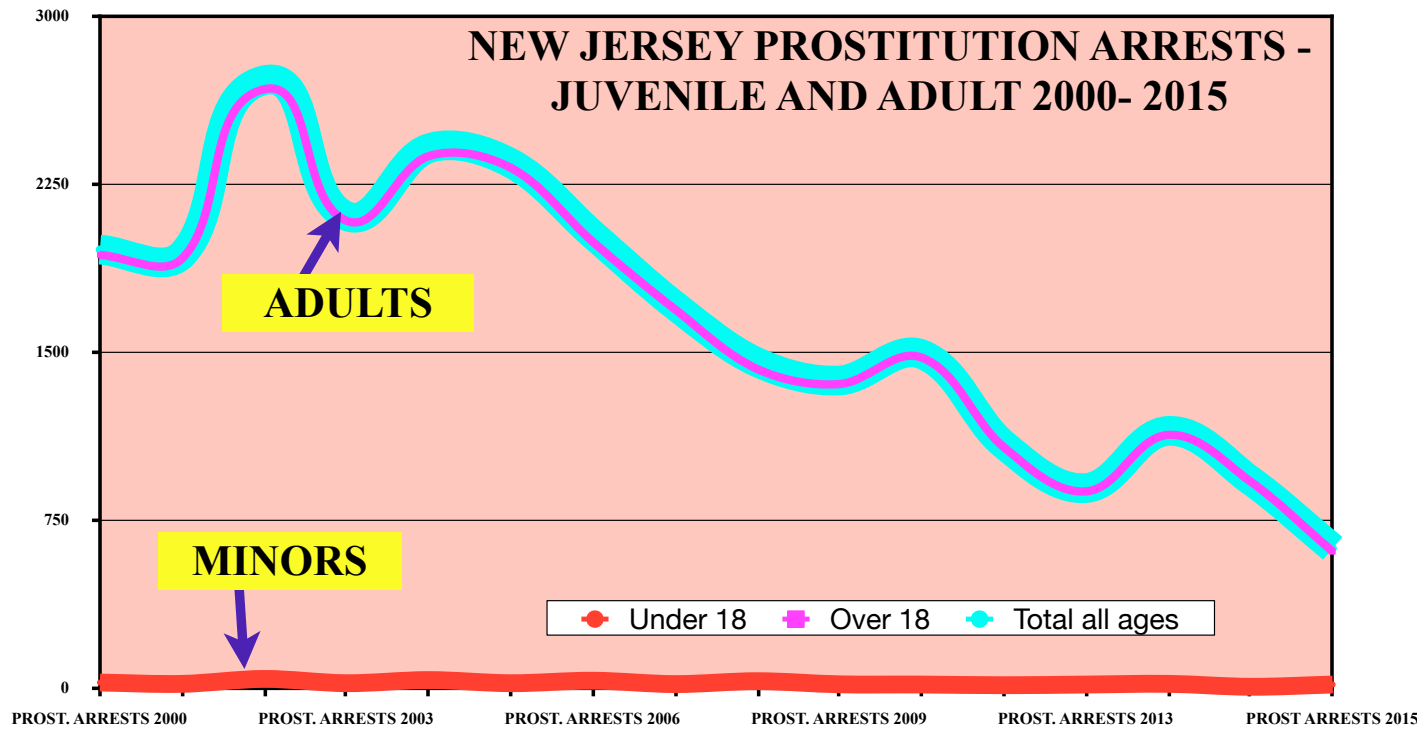

PART III B- PROSTITUTION ARRESTS 2000- 2015 STATE BY STATE FROM FBI BUREAU OF JUSTICE STATISTICS TABLE #69

click on year to view the table on the FBI website for Crimes in the US (By Year) then click on the "Persons Arrested" link for table #69

NEW JERSEY Stats by year 2000- 2015	<a href="#">2000</a>	<a href="#">2001</a>	<a href="#">2002</a>	<a href="#">2003</a>	<a href="#">2004</a>	<a href="#">2005</a>	<a href="#">2006</a>	<a href="#">2007</a>	<a href="#">2008</a>	<a href="#">2009</a>	<a href="#">2010</a>	<a href="#">2011</a>	<a href="#">2012</a>	<a href="#">2013</a>	<a href="#">2014</a>	<a href="#">2015</a>
<b>Under 18</b>	24	18	40	21	35	21	32	17	30	16	15	12	15	18	5	15
<b>Over 18</b>	1,932	1,916	2,672	2,085	2,373	2,321	1,990	1,689	1,423	1,356	1,474	1,074	877	1,129	921	608
<b>Total all ages</b>	1,956	1,934	2,712	2,106	2,408	2,342	2,022	1,706	1,453	1,372	1,489	1,086	892	1,147	926	623

DID NOT REPORT ANY SEX TRAFFICKING CASES 2014- 2015

NOTE: The links to each year do not work on this document. To go to the year for table #69 stats, please use Part III-A

**NEW JERSEY**