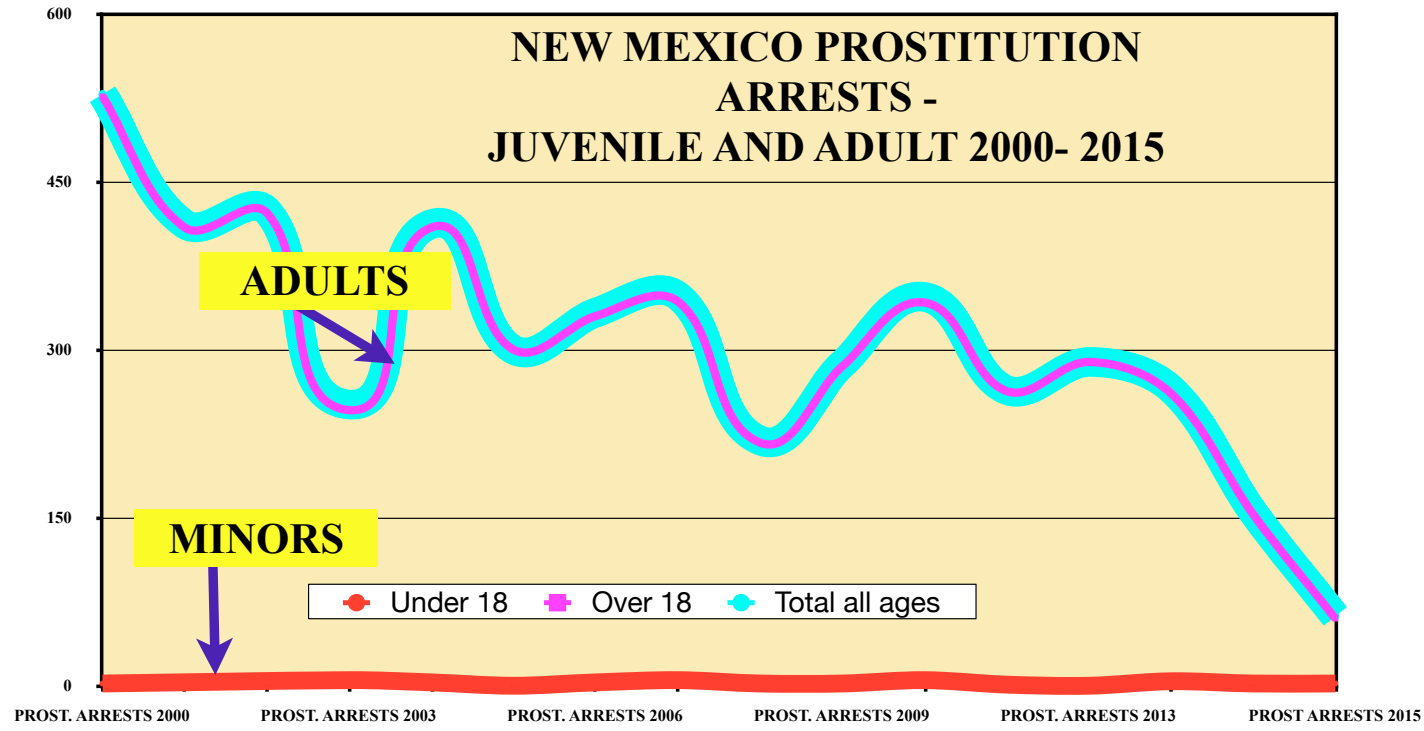

PART III B- PROSTITUTION ARRESTS 2000- 2015 STATE BY STATE FROM FBI BUREAU OF JUSTICE STATISTICS TABLE #69

click on year to view the table on the FBI website for Crimes in the US (By Year) then click on the "Persons Arrested" link for table #69

NEW MEXICO Stats by year 2000- 2015	<a href="#">2000</a>	<a href="#">2001</a>	<a href="#">2002</a>	<a href="#">2003</a>	<a href="#">2004</a>	<a href="#">2005</a>	<a href="#">2006</a>	<a href="#">2007</a>	<a href="#">2008</a>	<a href="#">2009</a>	<a href="#">2010</a>	<a href="#">2011</a>	<a href="#">2012</a>	<a href="#">2013</a>	<a href="#">2014</a>	<a href="#">2015</a>
<b>Under 18</b>	2	3	2	5	3	0	3	5	2	2	5	1	0	4	2	2
<b>Over 18</b>	526	409	422	246	409	300	330	343	217	285	342	263	289	261	153	60
<b>Total all ages</b>	528	412	424	251	412	300	333	348	219	287	347	264	289	265	155	62

DID NOT REPORT ANY SEX TRAFFICKING CASES 2014- 2015

NOTE: The links to each year do not work on this document. To go to the year for table #69 stats, please use Part III-A

**NEW MEXICO**