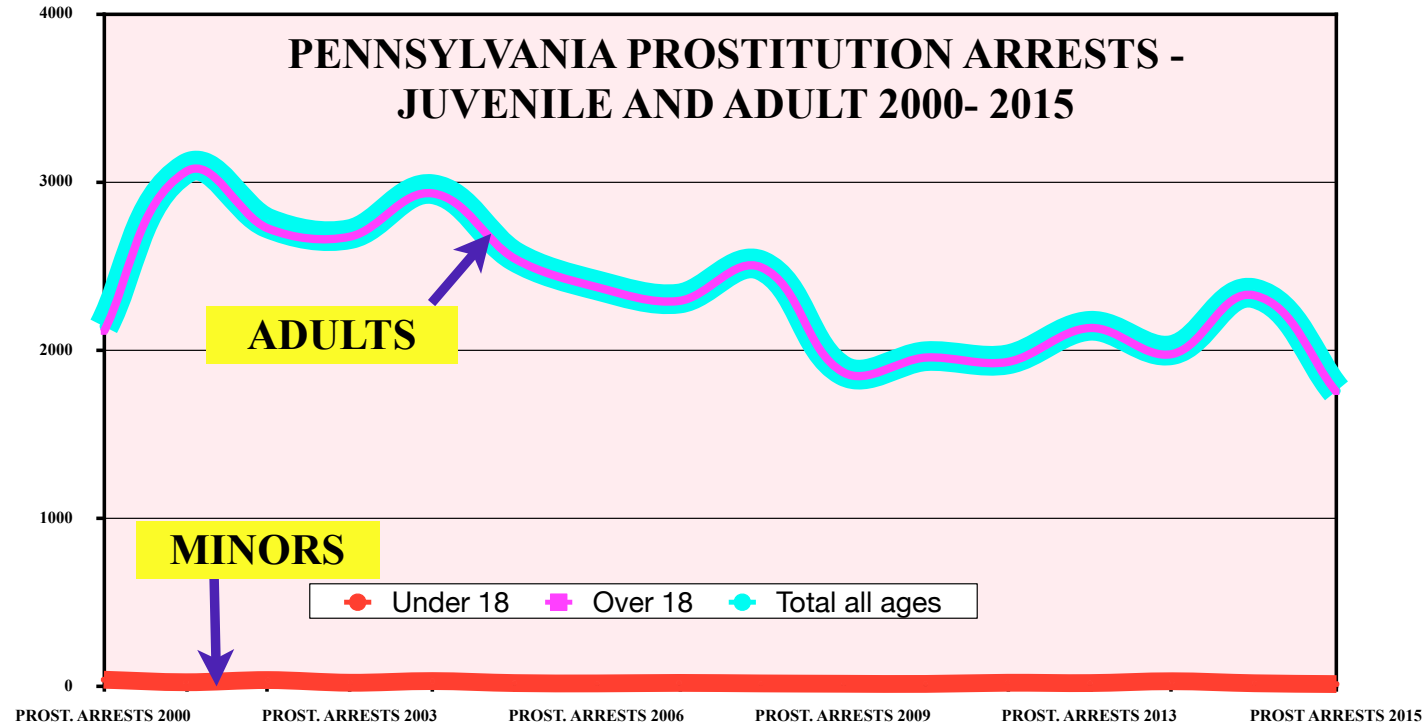

PART III B- PROSTITUTION ARRESTS 2000- 2015 STATE BY STATE FROM FBI BUREAU OF JUSTICE STATISTICS TABLE #69

click on year to view the table on the FBI website for Crimes in the US (By Year) then click on the "Persons Arrested" link for table #69

PENNSYLVANIA Stats by year 2000- 2015	2000	2001	2002	2003	2004	2005	2006	2007	2008	2009	2010	2011	2012	2013	2014	2015
Under 18	33	18	31	15	25	13	11	14	11	9	8	15	13	24	12	7
Over 18	2,103	3,056	2,718	2,670	2,927	2,539	2,369	2,287	2,487	1,862	1,950	1,924	2,126	1,971	2,320	1,745
Total all ages	2,136	3,074	2,749	2,685	2,952	2,552	2,380	2,301	2,498	1,871	1,958	1,939	2,139	1,995	2,332	1,752

DID NOT REPORT ANY SEX TRAFFICKING CASES 2014- 2015

NOTE: The links to each year do not work on this document. To go to the year for table #69 stats, please use Part III-A

MISTRESS OF THE MIGHTY CALCULATOR