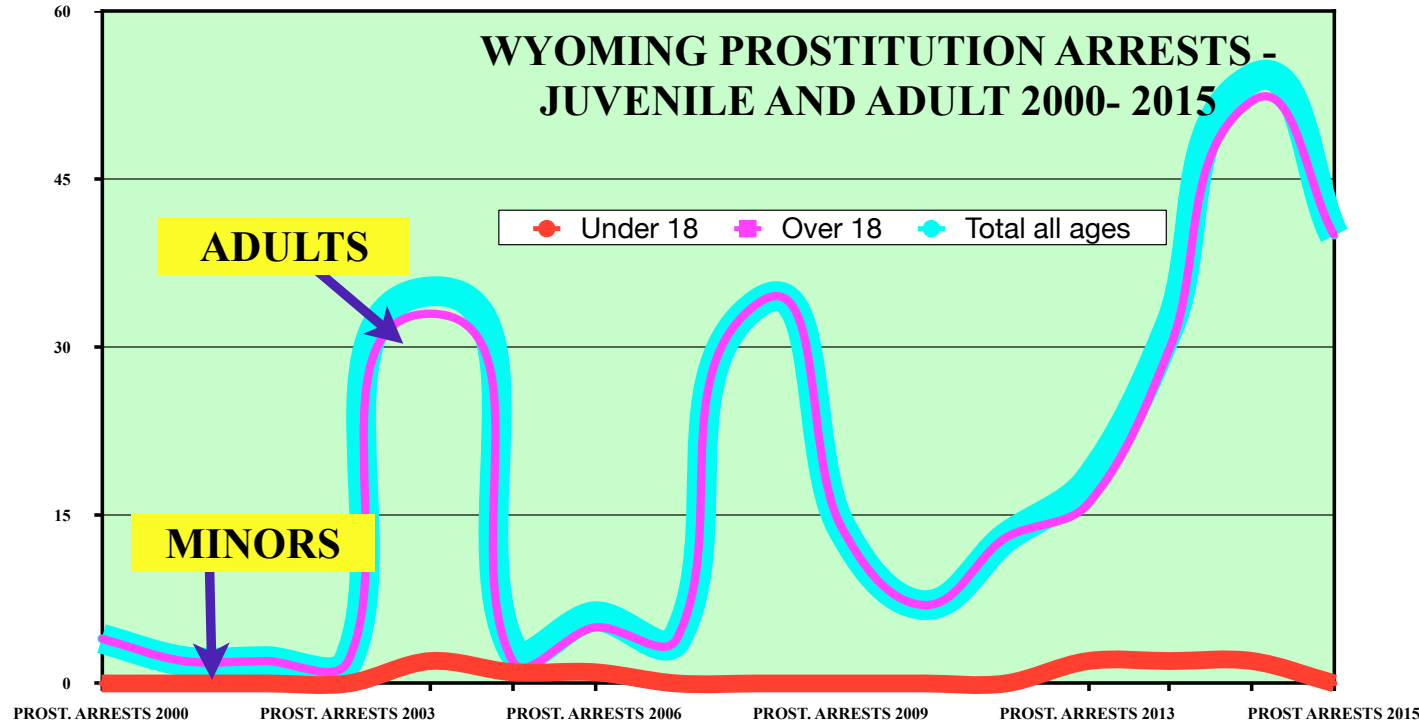

PART III B- PROSTITUTION ARRESTS 2000- 2015 STATE BY STATE FROM FBI BUREAU OF JUSTICE STATISTICS TABLE #69

click on year to view the table on the FBI website for Crimes in the US (By Year) then click on the "Persons Arrested" link for table #69

WYOMING Stats by year 2000- 2015	2000	2001	2002	2003	2004	2005	2006	2007	2008	2009	2010	2011	2012	2013	2014	2015
Under 18	0	0	0	0	2	1	1	0	0	0	0	0	2	2	2	0
Over 18	4	2	2	2	33	2	5	4	34	14	7	13	16	30	52	40
Total all	4	2	2	2	35	3	6	4	34	14	7	13	18	32	54	40

DID NOT REPORT ANY SEX TRAFFICKING CASES 2014- 2015

NOTE: The links to each year do not work on this document. To go to the year for table #69 stats, please use Part III-A

MISTRESS OF THE MIGHTY CALCULATOR