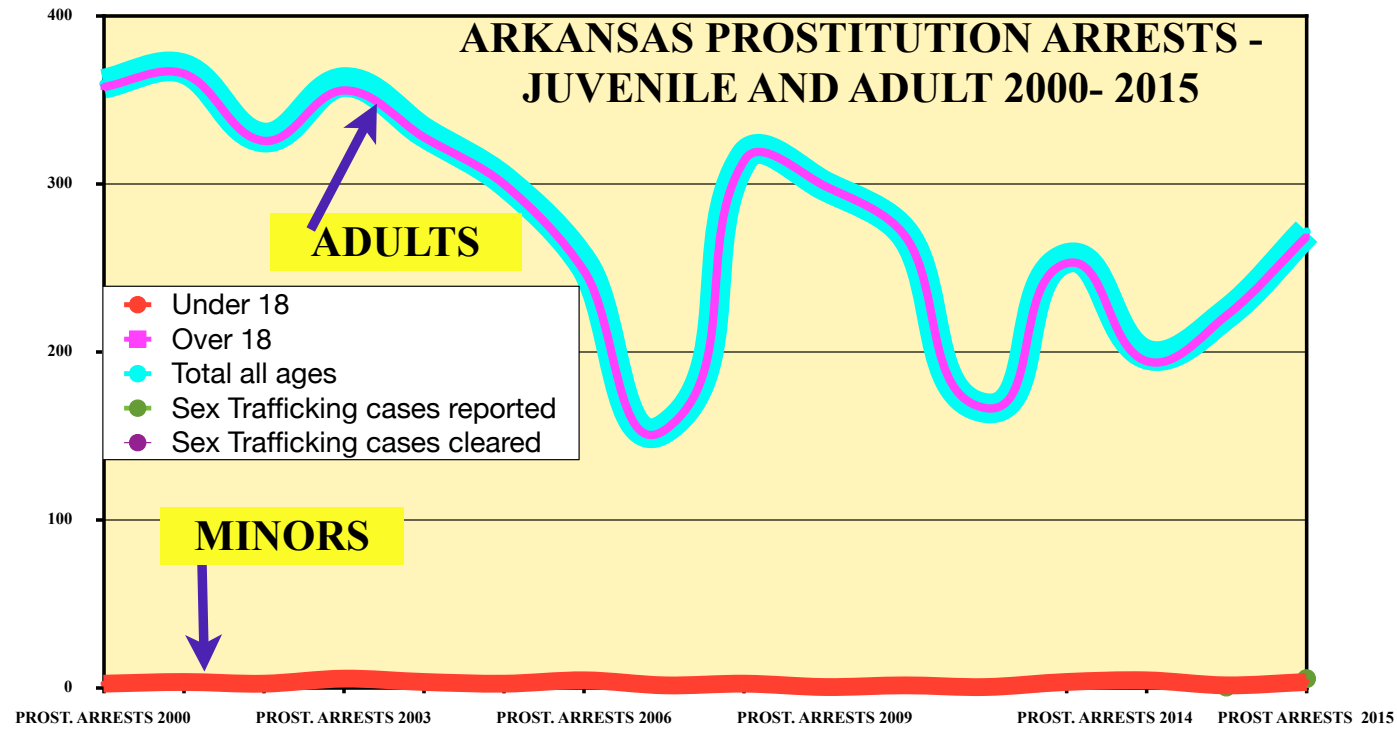

PART III B- PROSTITUTION ARRESTS 2000- 2015 STATE BY STATE FROM FBI BUREAU OF JUSTICE STATISTICS TABLE #69

| ARKANSAS Stats by year 2000- 2015 | 2000 | 2001 | 2002 | 2003 | 2004 | 2005 | 2006 | 2007 | 2008 | 2009 | 2010 | 2011 | 2012 | 2013 | 2014 | 2015 |
|-----------------------------------|------|------|------|------|------|------|------|------|------|------|------|------|------|------|------|------|
| Under 18 | 2 | 3 | 2 | 5 | 3 | 2 | 4 | 1 | 2 | 0 | 1 | 0 | 3 | 4 | 1 | 3 |
| Over 18 | 357 | 365 | 325 | 355 | 327 | 299 | 247 | 153 | 314 | 298 | 268 | 166 | 252 | 194 | 221 | 268 |
| Total all | 359 | 368 | 327 | 360 | 330 | 301 | 251 | 154 | 316 | 298 | 269 | 166 | 255 | 198 | 222 | 271 |
| Sex Trafficking cases reported | | | | | | | | | | | | | | | 0 | 5 |
| Sex Trafficking cases cleared | | | | | | | | | | | | | | | 0 | 2 |

click on year to view the table on the FBI website for Crimes in the US (By Year) then click on the "Persons Arrested" link for table #69

ARKANSAS

NOTE: The links to each year do not work on this document. To go to the year for table #69 stats, please use Part III-A