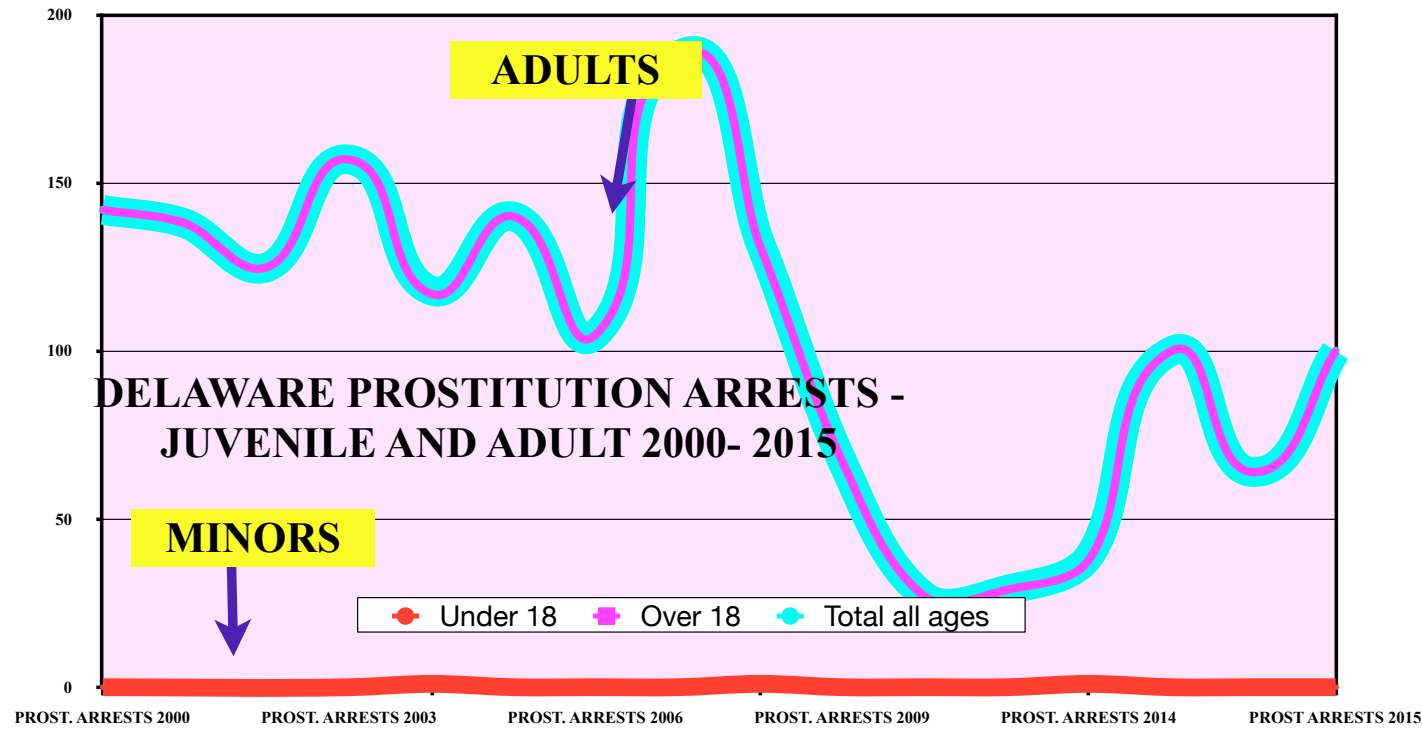

PART III B- PROSTITUTION ARRESTS 2000- 2015 STATE BY STATE FROM FBI BUREAU OF JUSTICE STATISTICS TABLE #69

click on year to view the table on the FBI website for Crimes in the US (By Year) then click on the "Persons Arrested" link for table #69

Delaware Stats by year 2000- 2015	2000	2001	2002	2003	2004	2005	2006	2007	2008	2009	2010	2011	2012	2013	2014	2015
Under 18	0	0	0	0	1	0	0	0	1	0	0	0	1	0	0	0
Over 18	142	138	125	157	117	140	105	188	131	67	27	29	38	100	64	100
Total all	142	138	125	157	118	140	105	188	132	67	27	29	39	100	64	100
Sex Trafficking cases reported															0	0
Sex Trafficking cases cleared															0	0