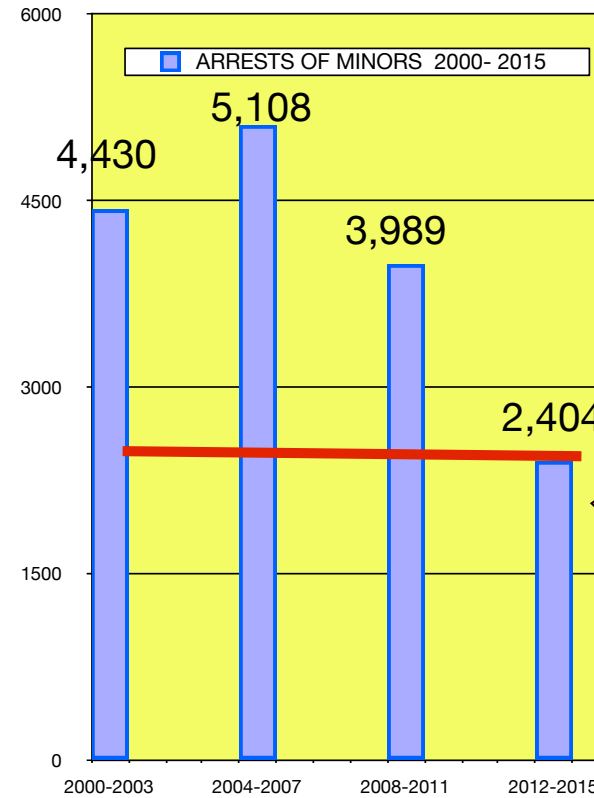

**GRAPHS OF ARRESTS COMPARED BY YEAR - 2000- 2015 TOTAL PROSTITUTION ARRESTS BY STATE ADULT AND JUVENILE -
TABLE # 69 FBI BUREAU OF JUSTICE STATS**

Table 69 PROSTITUTION Arrests by State, 2000 to 2015 Adult and minors	2000	2001	2002	2003	2004	2005	2006	2007	2008	2009	2010	2011	2012	2013	2014	2015	TOTALS FOR YEARS 2000 to 2015	PERCENT AGE OF MINORS TO ALL ARRESTS
TOTAL MINORS	1,094	1,128	1,165	1,043	1,323	1,285	1,274	1,226	1,211	1,130	850	798	657	683	607	457	15,931	
TOTAL ALL AGES	75,477	67,336	66,500	59,294	69,025	68,378	65,167	65,521	64,842	61,936	53,329	48,658	48,148	45,865	40,578	34,240	934,294	1.71%
TOTAL ADULTS	74,383	66,208	65,335	58,251	67,702	67,093	63,893	64,295	63,631	60,806	52,479	47,860	47,491	45,182	39,971	33,783	918,363	
	4,430				5,108				3,989				2,404					
	ABOVE TOTAL NUMBER OF MINORS ARRESTED 2000-2003				ABOVE TOTAL NUMBER OF MINORS ARRESTED 2004-2007				ABOVE TOTAL NUMBER OF MINORS ARRESTED 2008-2011				ABOVE-TOTAL NUMBER OF MINORS ARRESTED 2012-2015					

IS THE DECREASE IN THE NUMBER OF MINORS ARRESTED AFTER BACKPAGE CAME ALONG AFTER 2009 AS THE PREMIER AD POSTING SITE FOR ESCORT ADS BECAUSE BACKPAGE.COM WORKED WITH THE COPS TO DELETE ADS RELATING TO MINORS?