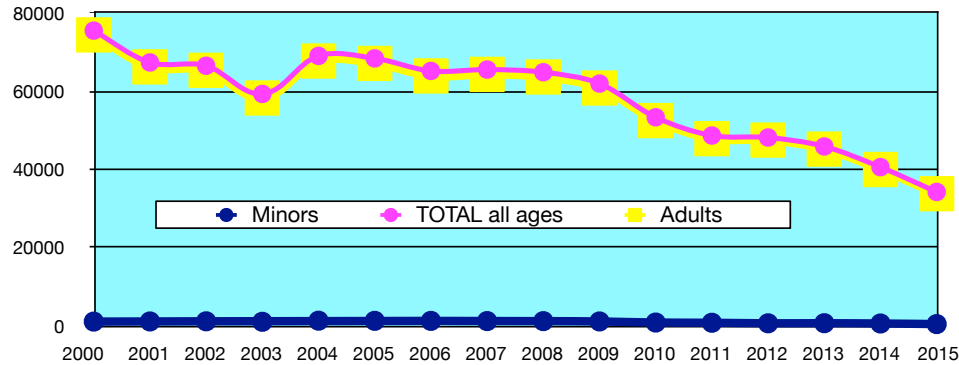

**GRAPHS OF ARRESTS COMPARED BY YEAR - 2000- 2015 TOTAL PROSTITUTION ARRESTS BY STATE ADULT AND JUVENILE -
TABLE # 69 FBI BUREAU OF JUSTICE STATS**

Table 69 PROSTITUTION Arrests by State, 2000 to 2015 Adult and minors	2000	2001	2002	2003	2004	2005	2006	2007	2008	2009	2010	2011	2012	2013	2014	2015	TOTALS FOR YEARS 2000 to 2015	PERCENT AGE OF MINORS TO ALL ARRESTS
TOTAL MINORS	1,094	1,128	1,165	1,043	1,323	1,285	1,274	1,226	1,211	1,130	850	798	657	683	607	457	15,931	
TOTAL ALL AGES	75,477	67,336	66,500	59,294	69,025	68,378	65,167	65,521	64,842	61,936	53,329	48,658	48,148	45,865	40,578	34,240	934,294	1.71%
TOTAL ADULTS	74,383	66,208	65,335	58,251	67,702	67,093	63,893	64,295	63,631	60,806	52,479	47,860	47,491	45,182	39,971	33,783	918,363	
	4,430				5,108				3,989				2,404					
	ABOVE TOTAL NUMBER OF MINORS ARRESTED 2000-2003				ABOVE TOTAL NUMBER OF MINORS ARRESTED 2004-2007				ABOVE TOTAL NUMBER OF MINORS ARRESTED 2008-2011				ABOVE-TOTAL NUMBER OF MINORS ARRESTED 2012-2015					

IS THE DECREASE IN THE NUMBER OF MINORS ARRESTED AFTER BACKPAGE CAME ALONG AFTER 2009 AS THE PREMIER AD POSTING SITE FOR ESCORT ADS BECAUSE BACKPAGE.COM WORKED WITH THE COPS TO DELETE ADS RELATING TO MINORS?