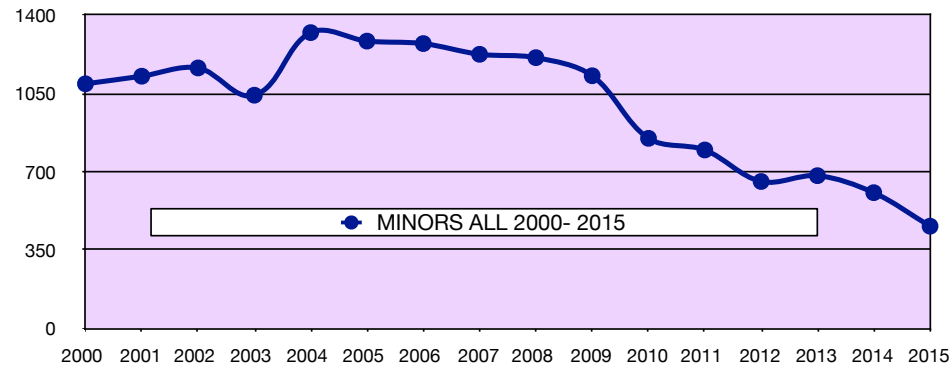

**GRAPHS OF ARRESTS COMPARED BY YEAR - 2000- 2015 TOTAL PROSTITUTION ARRESTS BY STATE ADULT AND JUVENILE -
TABLE # 69 FBI BUREAU OF JUSTICE STATS**

Table 69 PROSTITUTION Arrests by State, 2000 to 2015 Adult and minors	2000	2001	2002	2003	2004	2005	2006	2007	2008	2009	2010	2011	2012	2013	2014	2015	TOTALS FOR YEARS 2000 to 2015	PERCENT AGE OF MINORS TO ALL ARRESTS
TOTAL MINORS	1,094	1,128	1,165	1,043	1,323	1,285	1,274	1,226	1,211	1,130	850	798	657	683	607	457	15,931	
TOTAL ALL AGES	75,477	67,336	66,500	59,294	69,025	68,378	65,167	65,521	64,842	61,936	53,329	48,658	48,148	45,865	40,578	34,240	934,294	1.71%
TOTAL ADULTS	74,383	66,208	65,335	58,251	67,702	67,093	63,893	64,295	63,631	60,806	52,479	47,860	47,491	45,182	39,971	33,783	918,363	
	4,430				5,108				3,989				2,404					
	ABOVE TOTAL NUMBER OF MINORS ARRESTED 2000-2003				ABOVE TOTAL NUMBER OF MINORS ARRESTED 2004-2007				ABOVE TOTAL NUMBER OF MINORS ARRESTED 2008-2011				ABOVE-TOTAL NUMBER OF MINORS ARRESTED 2012-2015					

IS THE DECREASE IN THE NUMBER OF MINORS ARRESTED AFTER BACKPAGE CAME ALONG AFTER 2009 AS THE PREMIER AD POSTING SITE FOR ESCORT ADS BECAUSE BACKPAGE.COM WORKED WITH THE COPS TO DELETE ADS RELATING TO MINORS?