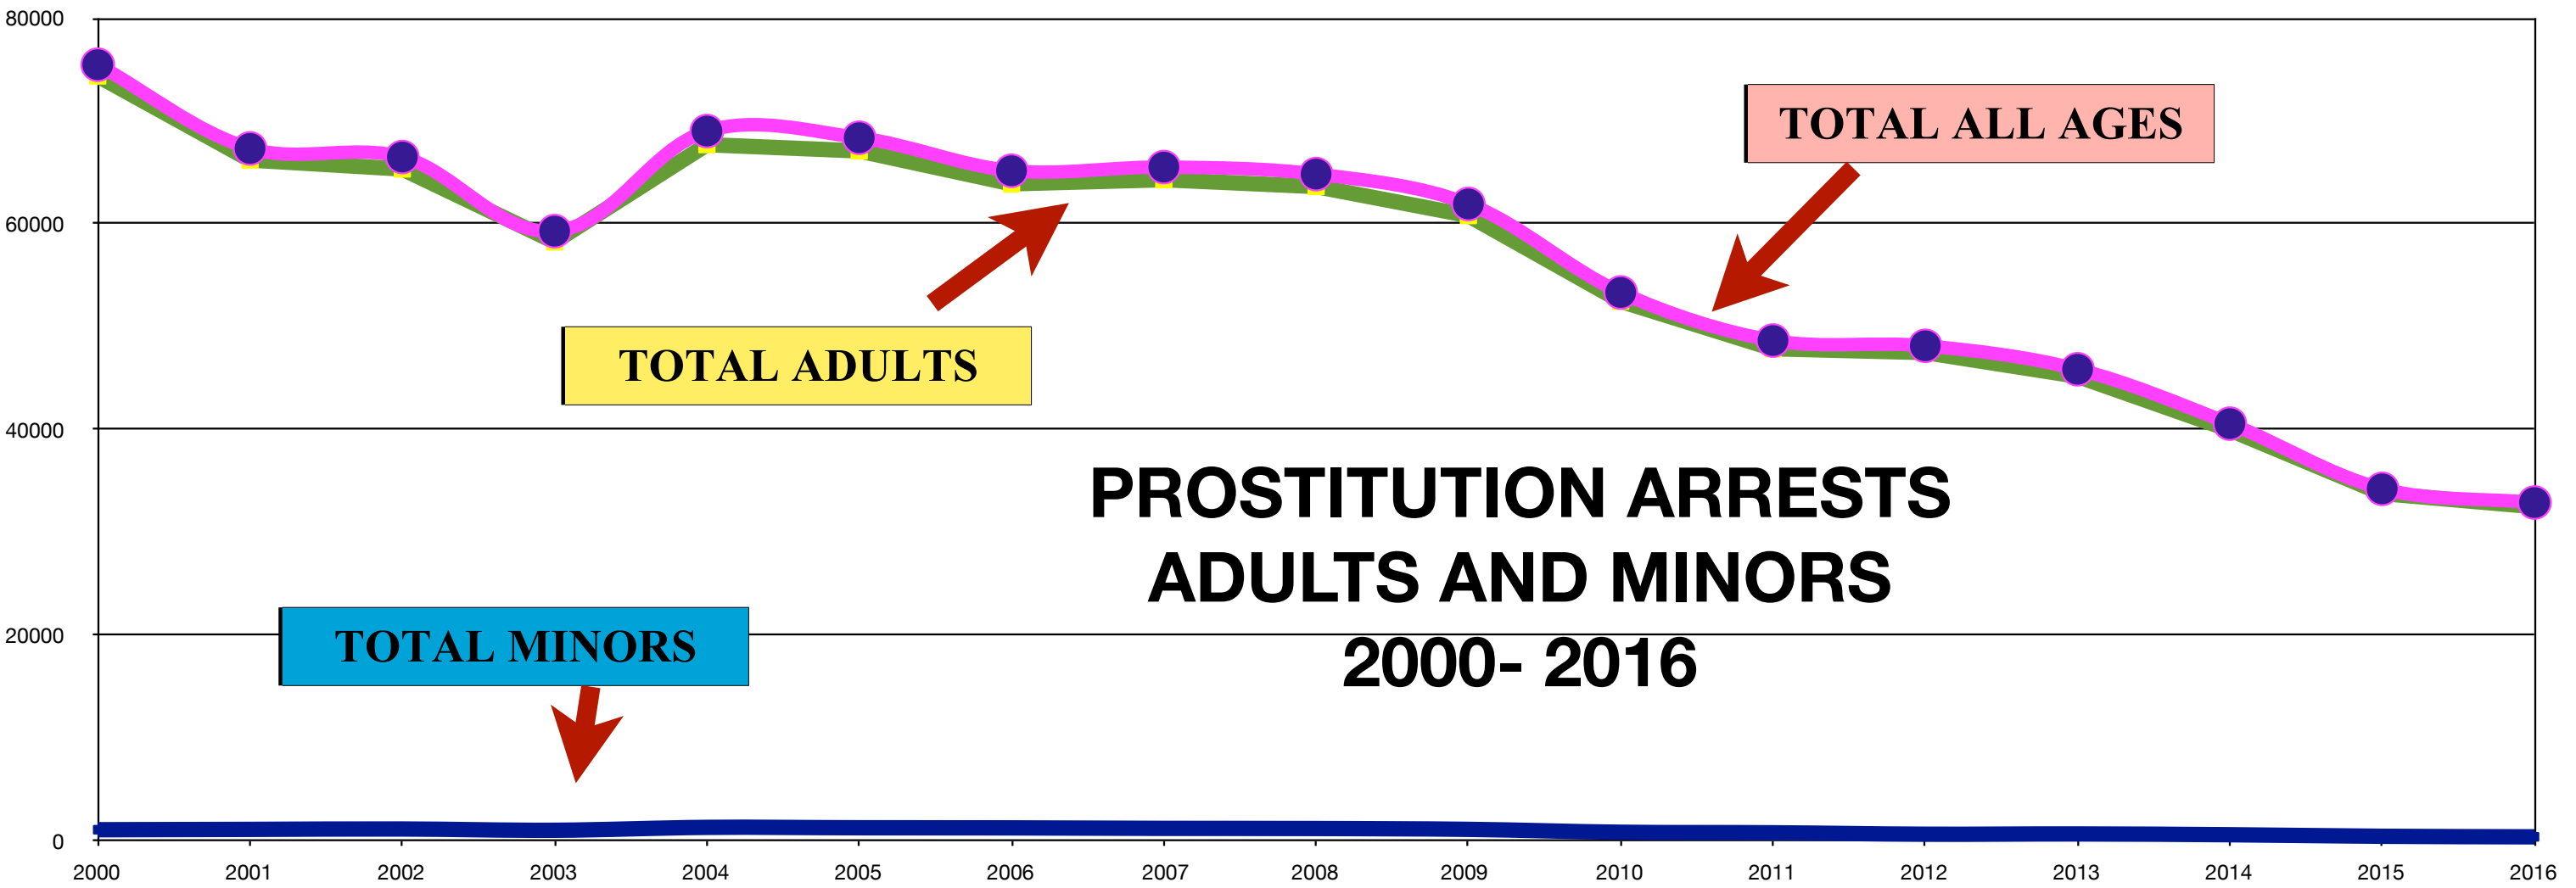

**PART III A - 2000- 2016 TOTAL PROSTITUTION ARRESTS BY STATE ADULT AND JUVENILE -
TABLE #69 and 22 FBI BUREAU OF JUSTICE STATS**

	2000	2001	2002	2003	2004	2005	2006	2007	2008	2009	2010	2011	2012	2013	2014	2015	2016
TOTAL MINORS	1,094	1,128	1,165	1,043	1,323	1,285	1,274	1,226	1,211	1,130	850	798	657	683	607	457	403
TOTAL ALL AGES	75,477	67,336	66,500	59,294	69,025	68,378	65,167	65,521	64,842	61,936	53,329	48,658	48,148	45,865	40,578	34,240	32,906
TOTAL ADULTS	74,383	66,208	65,335	58,251	67,702	67,093	63,893	64,295	63,631	60,806	52,479	47,860	47,491	45,182	39,971	33,783	32,503

2000- 2016