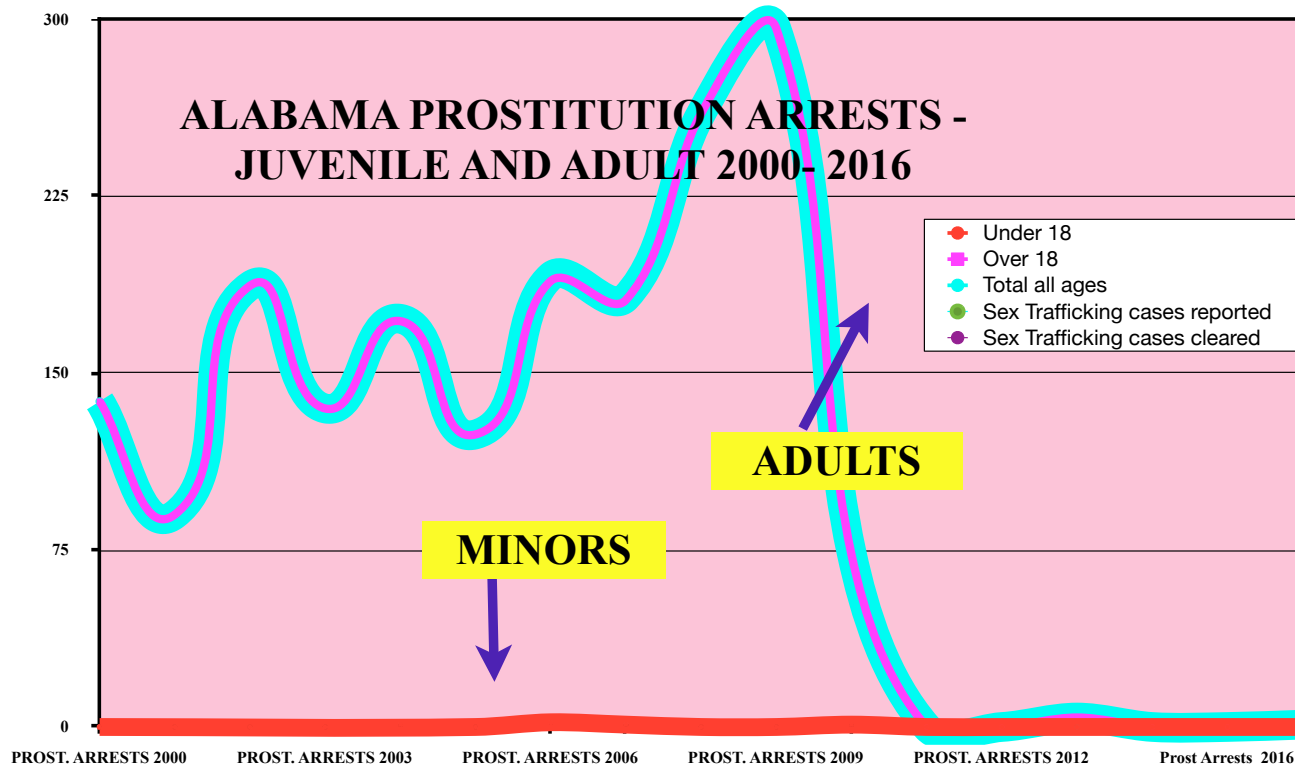

PART III B- PROSTITUTION ARRESTS 2000- 2016 STATE BY STATE FROM FBI BUREAU OF JUSTICE STATISTICS TABLE #69/ 22 (2016)

click on year to view the table on the FBI website for Crimes in the US (By Year) then click on the "Persons Arrested" link for table #69 for years prior to 2016... table #22 as of 2016

ALABAMA Stats by year 2000- 2016	2000	2001	2002	2003	2004	2005	2006	2007	2008	2009	2010	2011	2012	2013	2014	2015	2016
<b>Under 18</b>	0	0	0	0	1	0	2	1	0	0	1	0	0	0	0	0	0
<b>Over 18</b>	138	90	187	135	172	124	189	181	260	296	73	0	0	4	0	0	1
<b>Total all</b>	138	90	187	135	173	124	191	182	260	296	74	0	0	4	0	0	1
<b>Sex Trafficking cases reported</b>																	
<b>Sex Trafficking cases cleared</b>	DID NOT REPORT ANY SEX TRAFFICKING CASES 2014- 2016																