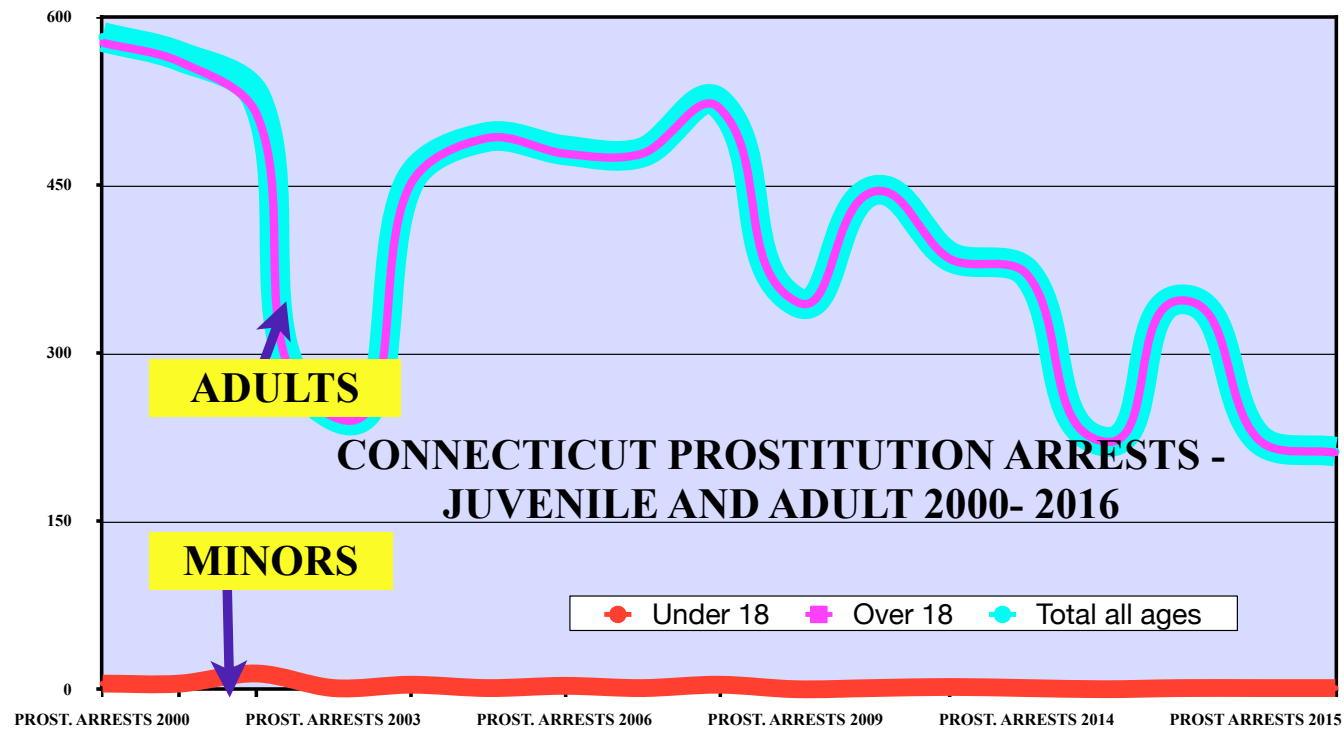

PART III B- PROSTITUTION ARRESTS 2000- 2016 STATE BY STATE FROM FBI BUREAU OF JUSTICE STATISTICS TABLE #69/ 22 (2016)

click on year to view the table on the FBI website for Crimes in the US (By Year) then click on the "Persons Arrested" link for table #69 for years prior to 2016... table #22 as of 2016

CONNECTICUT

Stats by year 2000- 2016	2000	2001	2002	2003	2004	2005	2006	2007	2008	2009	2010	2011	2012	2013	2014	2015	2016
Under 18	5	5	14	1	4	1	3	1	4	0	1	2	1	0	1	1	1
Over 18	577	560	513	243	451	492	478	478	519	346	444	384	370	221	347	223	211
Total all	582	565	527	244	455	493	481	479	523	346	445	386	371	221	348	224	212
Sex Trafficking cases reported															0	0	1
Sex Trafficking cases cleared															0	0	0