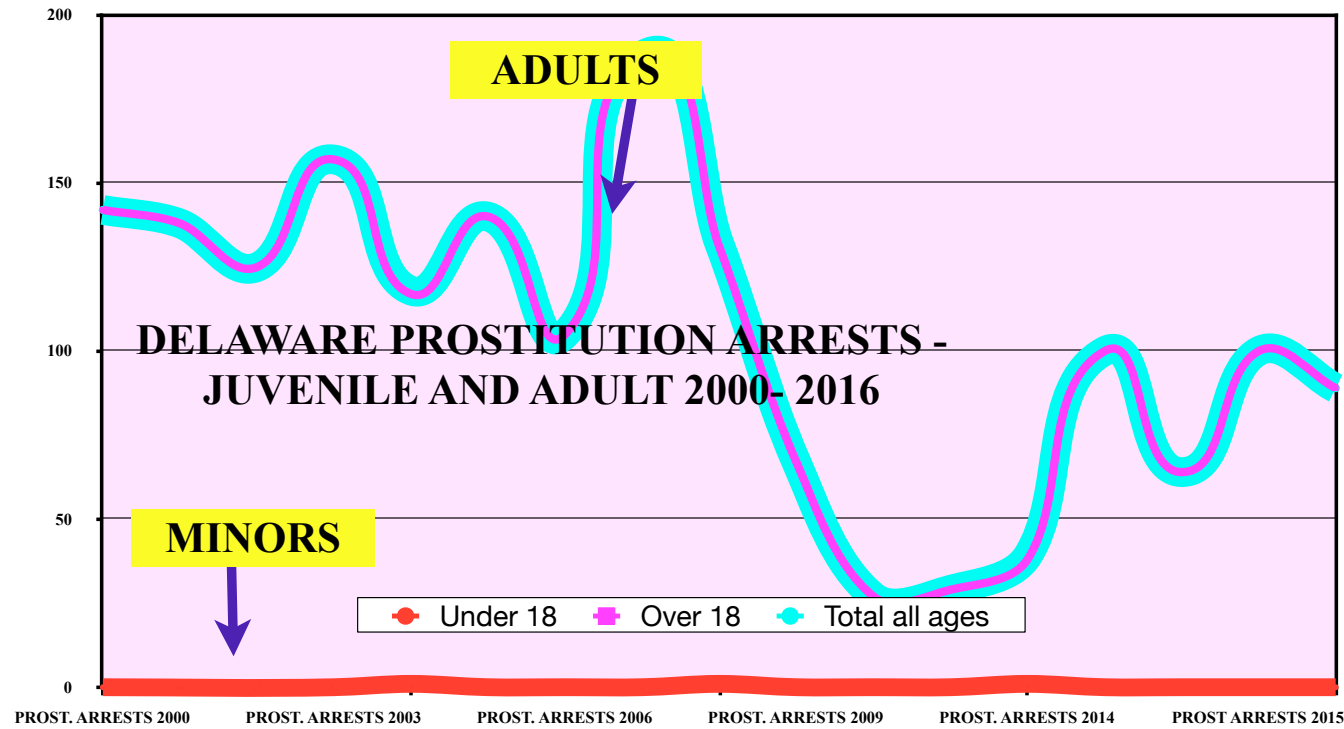

PART III B- PROSTITUTION ARRESTS 2000- 2016 STATE BY STATE FROM FBI BUREAU OF JUSTICE STATISTICS TABLE #69/ 22 (2016)

click on year to view the table on the FBI website for Crimes in the US (By Year) then click on the "Persons Arrested" link for table #69 for years prior to 2016... table #22 as of 2016

Delaware Stats by year 2000- 2016	2000	2001	2002	2003	2004	2005	2006	2007	2008	2009	2010	2011	2012	2013	2014	2015	2016
<b>Under 18</b>	0	0	0	0	1	0	0	0	1	0	0	0	1	0	0	0	0
<b>Over 18</b>	142	138	125	157	117	140	105	188	131	67	27	29	38	100	64	100	89
<b>Total all</b>	142	138	125	157	118	140	105	188	132	67	27	29	39	100	64	100	89
<b>Sex Trafficking cases reported</b>															0	0	0
<b>Sex Trafficking cases cleared</b>															0	0	0