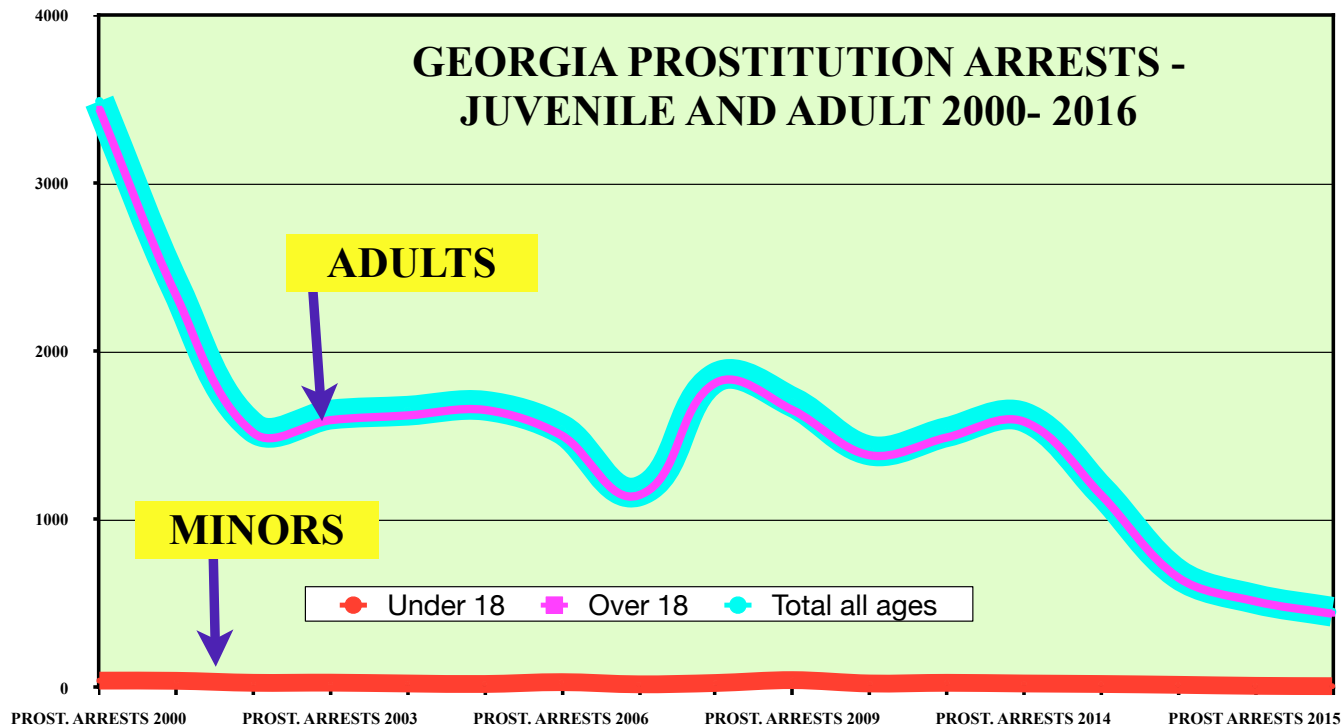

PART III B- PROSTITUTION ARRESTS 2000- 2016 STATE BY STATE FROM FBI BUREAU OF JUSTICE STATISTICS TABLE #69/ 22 (2016)

click on year to view the table on the FBI website for Crimes in the US (By Year) then click on the "Persons Arrested" link for table #69 for years prior to 2016... table #22 as of 2016

GEORGIA Stats by year 2000- 2016	2000	2001	2002	2003	2004	2005	2006	2007	2008	2009	2010	2011	2012	2013	2014	2015	2016
Under 18	45	44	32	33	28	25	36	23	31	48	28	32	28	25	20	14	12
Over 18	3,448	2,334	1,519	1,595	1,623	1,656	1,504	1,148	1,817	1,654	1,386	1,492	1,586	1,151	659	517	443
Total all	3,493	2,378	1,551	1,628	1,651	1,681	1,540	1,171	1,848	1,702	1,414	1,524	1,614	1,176	679	531	455

DID NOT REPORT ANY SEX TRAFFICKING CASES 2014- 2016

GEORGIA