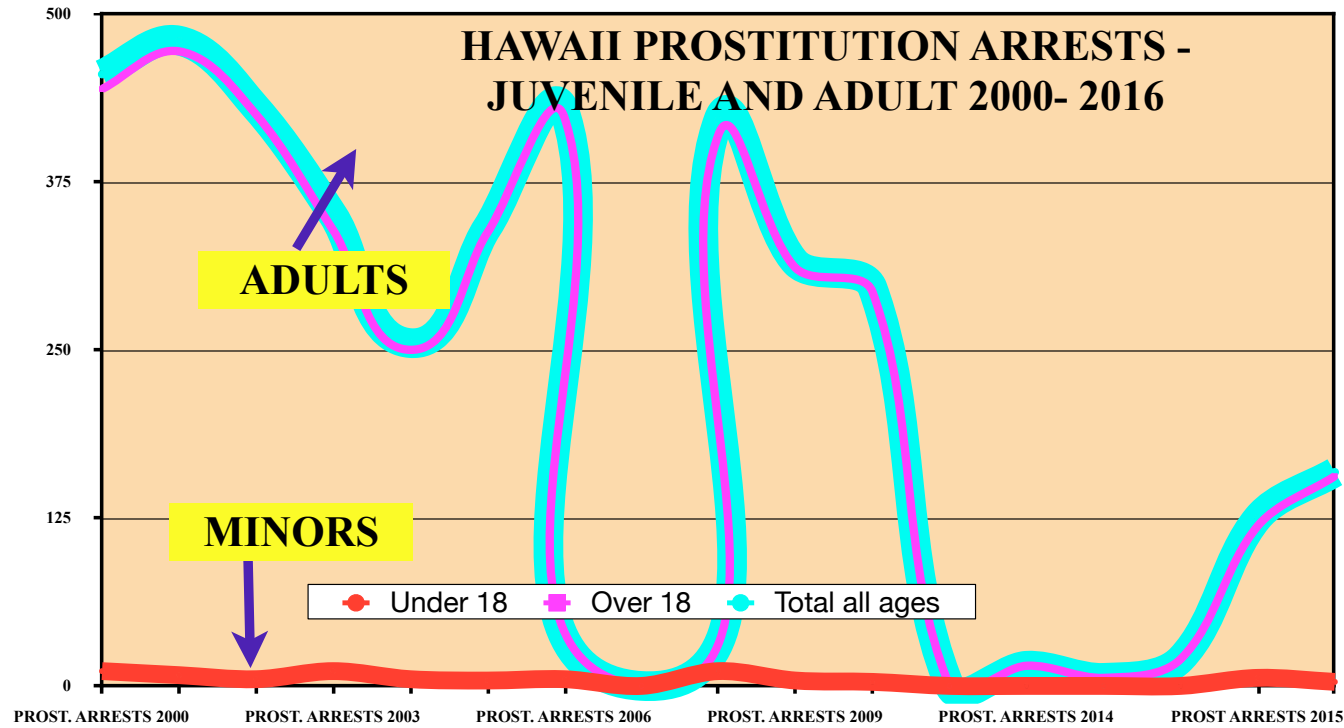

PART III B- PROSTITUTION ARRESTS 2000- 2016 STATE BY STATE FROM FBI BUREAU OF JUSTICE STATISTICS TABLE #69/ 22 (2016)

click on year to view the table on the FBI website for Crimes in the US (By Year) then click on the “Persons Arrested” link for table #69 for years prior to 2016... table #22 as of 2016

HAWAII Stats by year 2000- 2016	2000	2001	2002	2003	2004	2005	2006	2007	2008	2009	2010	2011	2012	2013	2014	2015	2016
<b>Under 18</b>	11	8	5	11	5	4	5	0	11	4	3	0	0	0	0	6	3
<b>Over 18</b>	444	472	425	339	250	337	423	0	410	311	293	0	15	6	20	119	156
<b>Total all</b>	455	480	430	350	255	341	428	0	421	315	296	0	15	6	20	125	159
<b>Sex Trafficking cases reported</b>															0	3	2
<b>Sex Trafficking cases cleared</b>															0	0	0