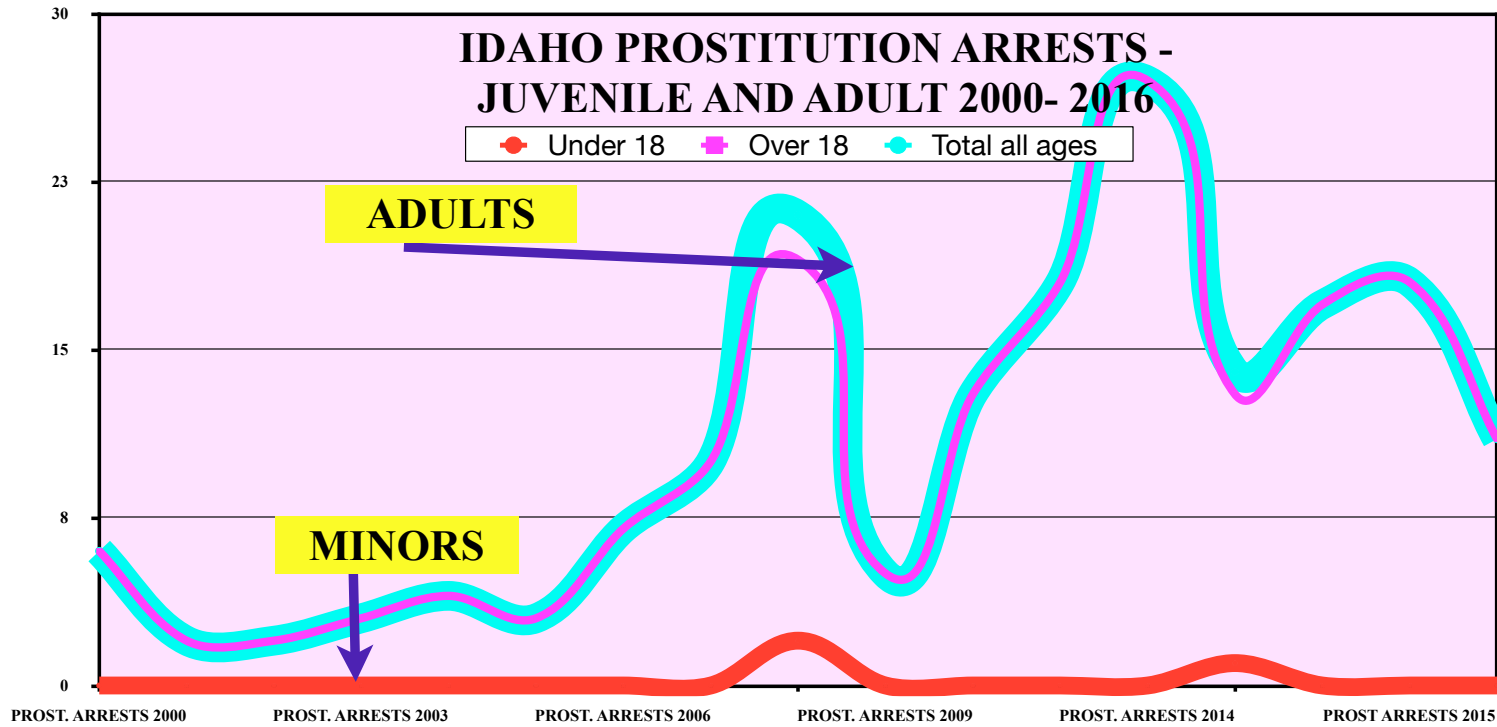

PART III B- PROSTITUTION ARRESTS 2000- 2016 STATE BY STATE FROM FBI BUREAU OF JUSTICE STATISTICS TABLE #69/ 22 (2016)

click on year to view the table on the FBI website for Crimes in the US (By Year) then click on the "Persons Arrested" link for table #69 for years prior to 2016... table #22 as of 2016

| IDAHO Stats by year 2000- 2016 | 2000 | 2001 | 2002 | 2003 | 2004 | 2005 | 2006 | 2007 | 2008 | 2009 | 2010 | 2011 | 2012 | 2013 | 2014 | 2015 | 2016 |
|--------------------------------|------|------|------|------|------|------|------|------|------|------|------|------|------|------|------|------|------|
| Under 18 | 0 | 0 | 0 | 0 | 0 | 0 | 0 | 0 | 2 | 0 | 0 | 0 | 0 | 1 | 0 | 0 | 0 |
| Over 18 | 6 | 2 | 2 | 3 | 4 | 3 | 7 | 10 | 19 | 5 | 13 | 18 | 27 | 13 | 17 | 18 | 11 |
| Total all | 6 | 2 | 2 | 3 | 4 | 3 | 7 | 10 | 21 | 5 | 13 | 18 | 27 | 14 | 17 | 18 | 11 |

DID NOT REPORT ANY SEX TRAFFICKING CASES 2014- 2016

IDAHO