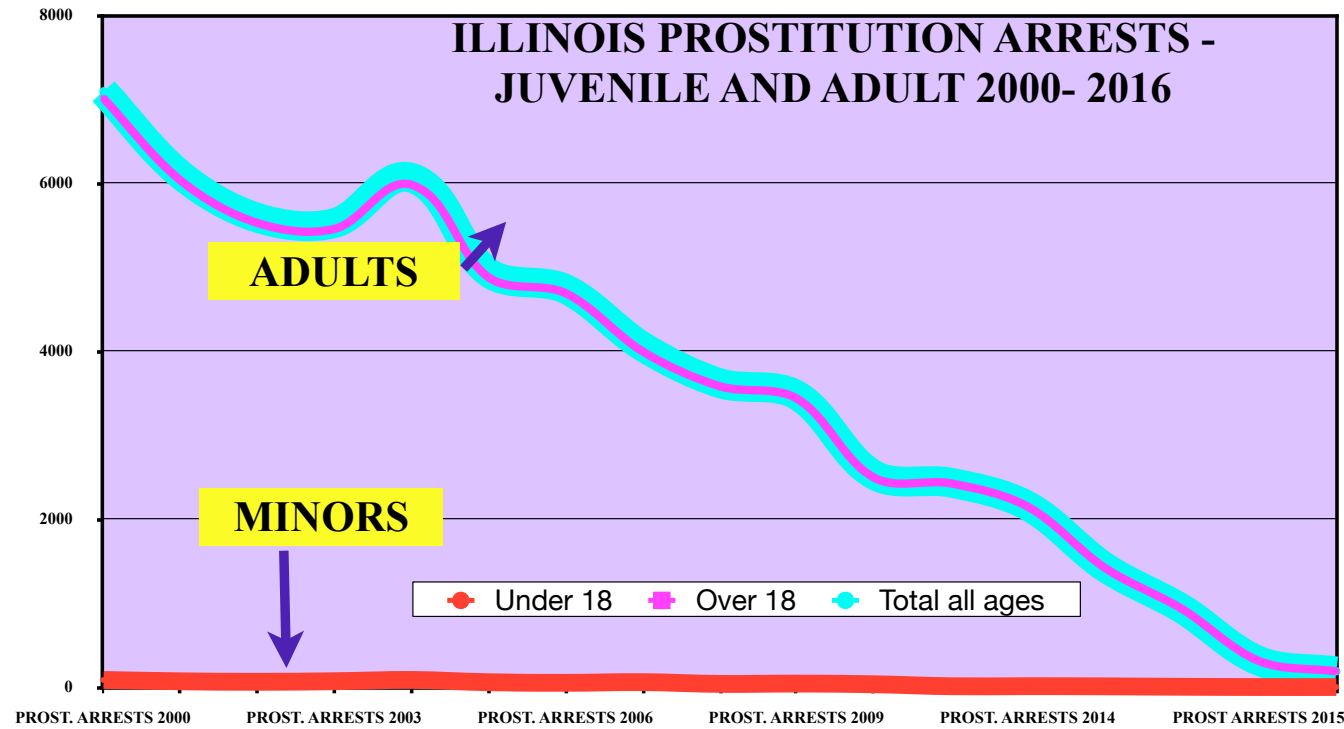

PART III B- PROSTITUTION ARRESTS 2000- 2016 STATE BY STATE FROM FBI BUREAU OF JUSTICE STATISTICS TABLE #69/ 22 (2016)

click on year to view the table on the FBI website for Crimes in the US (By Year) then click on the "Persons Arrested" link for table #69 for years prior to 2016... table #22 as of 2016

ILLINOIS Stats by year 2000- 2016	2000	2001	2002	2003	2004	2005	2006	2007	2008	2009	2010	2011	2012	2013	2014	2015	2016
Under 18	84	68	62	69	84	57	50	58	37	41	33	9	10	8	3	0	0
Over 18	7,006	6,029	5,522	5,453	5,976	4,874	4,686	3,992	3,579	3,432	2,492	2,423	2,144	1,416	928	309	187
Total all	7,090	6,097	5,584	5,522	6,060	4,931	4,736	4,050	3,616	3,473	2,525	2,432	2,154	1,424	931	309	187
Sex Trafficking cases reported															50	53	21
Sex Trafficking cases cleared															0	0	0