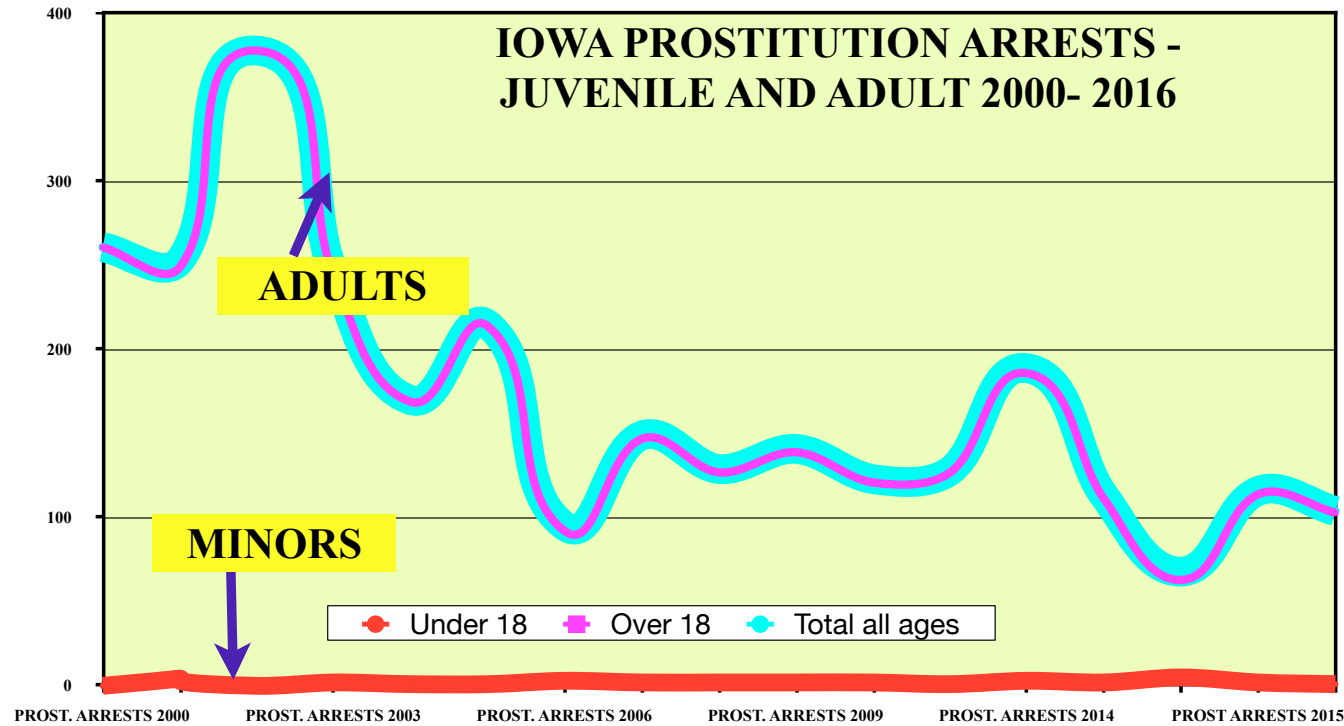

PART III B- PROSTITUTION ARRESTS 2000- 2016 STATE BY STATE FROM FBI BUREAU OF JUSTICE STATISTICS TABLE #69/ 22 (2016)

click on year to view the table on the FBI website for Crimes in the US (By Year) then click on the "Persons Arrested" link for table #69 for years prior to 2016... table #22 as of 2016

| IOWA Stats by year 2000- 2016 | 2000 | 2001 | 2002 | 2003 | 2004 | 2005 | 2006 | 2007 | 2008 | 2009 | 2010 | 2011 | 2012 | 2013 | 2014 | 2015 | 2016 |
|-------------------------------|----------------------|----------------------|----------------------|----------------------|----------------------|----------------------|----------------------|----------------------|----------------------|----------------------|----------------------|----------------------|----------------------|----------------------|----------------------|----------------------|----------------------|
| Under 18 | 0 | 4 | 0 | 2 | 1 | 1 | 3 | 2 | 2 | 2 | 2 | 1 | 3 | 2 | 5 | 2 | 1 |
| Over 18 | 261 | 249 | 378 | 244 | 169 | 214 | 92 | 147 | 127 | 139 | 121 | 127 | 186 | 111 | 63 | 114 | 103 |
| Total all | 261 | 253 | 378 | 246 | 170 | 215 | 95 | 149 | 129 | 141 | 123 | 128 | 189 | 113 | 68 | 116 | 104 |

DID NOT REPORT ANY SEX TRAFFICKING CASES 2014- 2016

IOWA