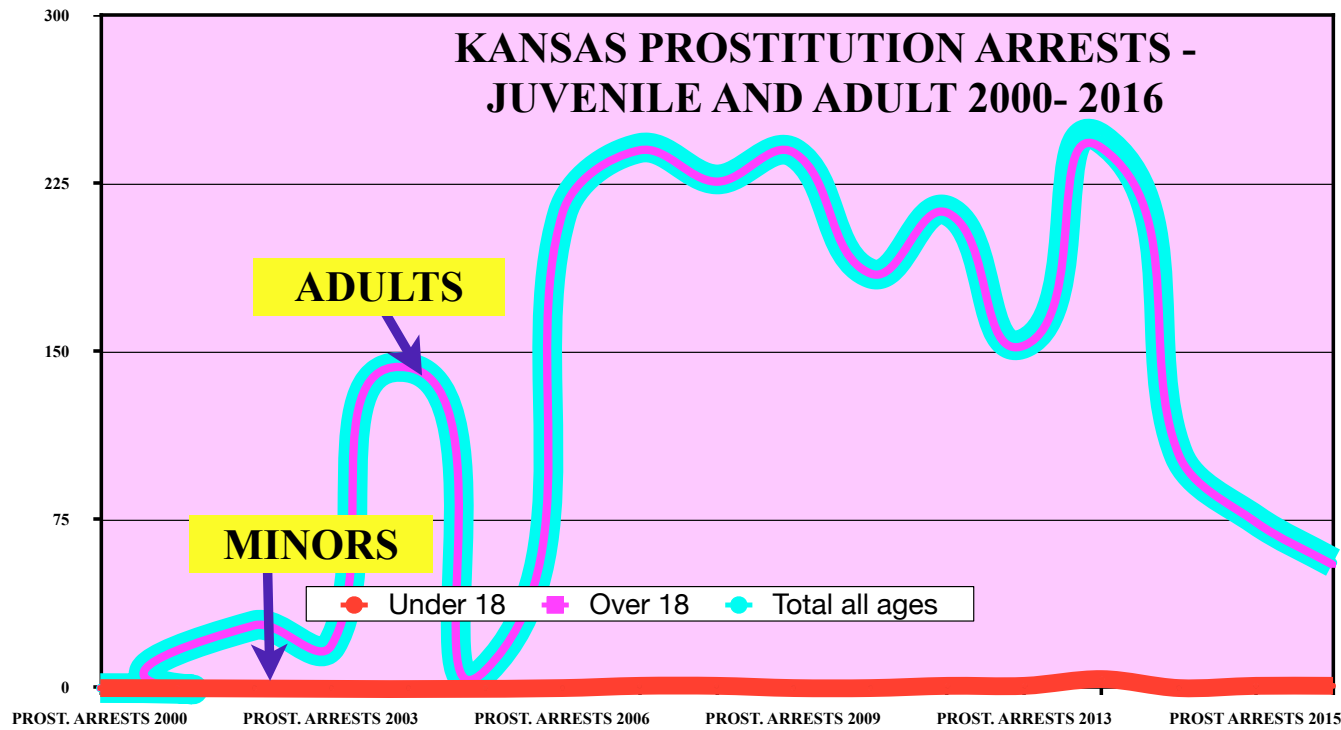

PART III B- PROSTITUTION ARRESTS 2000- 2016 STATE BY STATE FROM FBI BUREAU OF JUSTICE STATISTICS TABLE #69/ 22 (2016)

click on the year to view the table on the FBI website for Crimes in the US (By Year) then click on the "Persons Arrested" link for table #69 for years prior to 2016... table #22 as of 2016

KANSAS Stats by year 2000- 2016	2000	2001	2002	2003	2004	2005	2006	2007	2008	2009	2010	2011	2012	2013	2014	2015	2016
Under 18	0	0	0	0	0	0	0	1	1	0	0	1	1	4	0	1	1
Over 18	0	0	28	19	143	8	212	240	226	239	185	212	153	241	104	74	55
Total all	0	0	28	19	143	8	212	241	227	239	185	213	154	245	104	75	56
Sex Trafficking cases reported															1	0	0
Sex Trafficking cases cleared															1	0	0

MISTRESS OF THE MIGHTY CALCULATOR

KANSAS