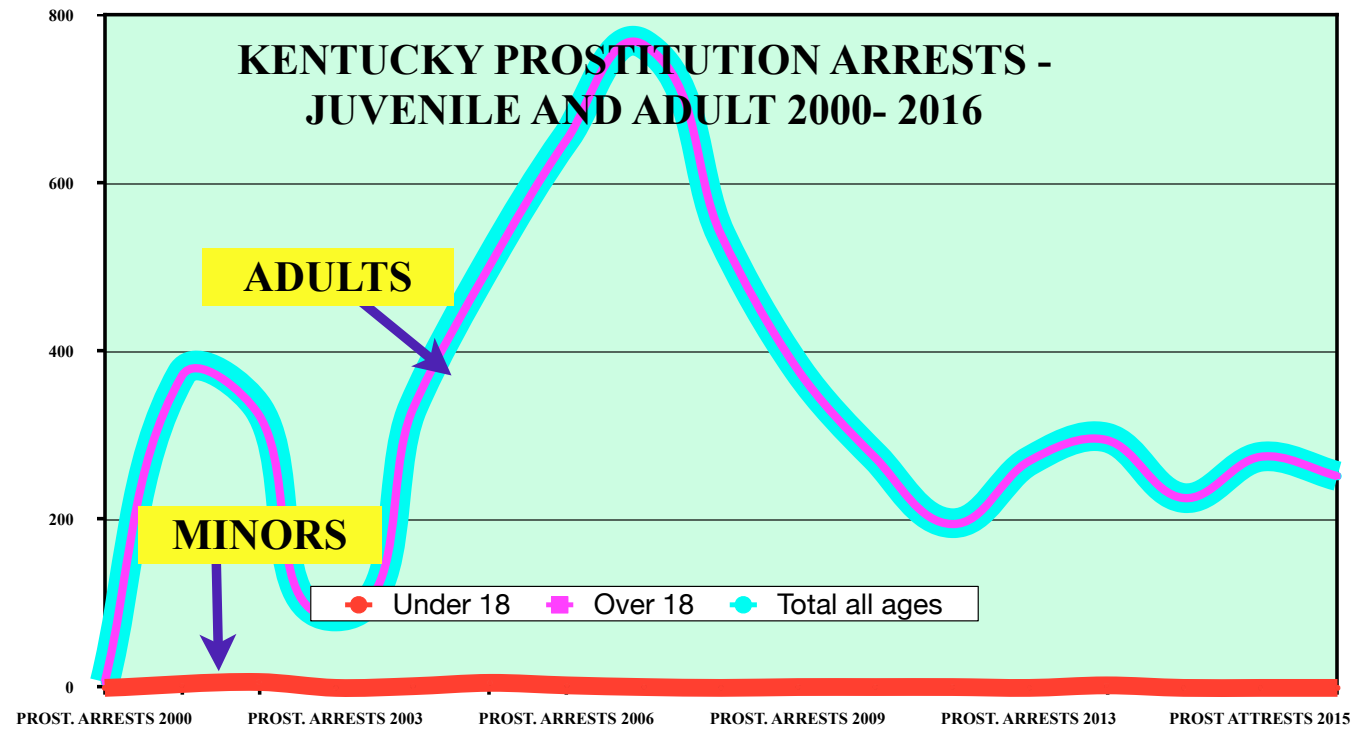

PART III B- PROSTITUTION ARRESTS 2000- 2016 STATE BY STATE FROM FBI BUREAU OF JUSTICE STATISTICS TABLE #69/ 22 (2016)

click on year to view the table on the FBI website for Crimes in the US (By Year) then click on the "Persons Arrested" link for table #69 for years prior to 2016... table #22 as of 2016

| KENTUCKY Stats by year 2000- 2016 | 2000 | 2001 | 2002 | 2003 | 2004 | 2005 | 2006 | 2007 | 2008 | 2009 | 2010 | 2011 | 2012 | 2013 | 2014 | 2015 | 2016 |
|-----------------------------------|------|------|------|------|------|------|------|------|------|------|------|------|------|------|------|------|------|
| Under 18 | 0 | 3 | 7 | 0 | 2 | 6 | 3 | 1 | 0 | 1 | 1 | 1 | 0 | 3 | 0 | 0 | 0 |
| Over 18 | 7 | 371 | 325 | 85 | 332 | 503 | 653 | 765 | 539 | 378 | 274 | 195 | 270 | 295 | 226 | 275 | 252 |
| Total all | 7 | 374 | 332 | 85 | 334 | 509 | 656 | 766 | 539 | 379 | 275 | 196 | 270 | 298 | 226 | 275 | 252 |

DID NOT REPORT ANY SEX TRAFFICKING CASES 2014- 2016

KENTUCKY