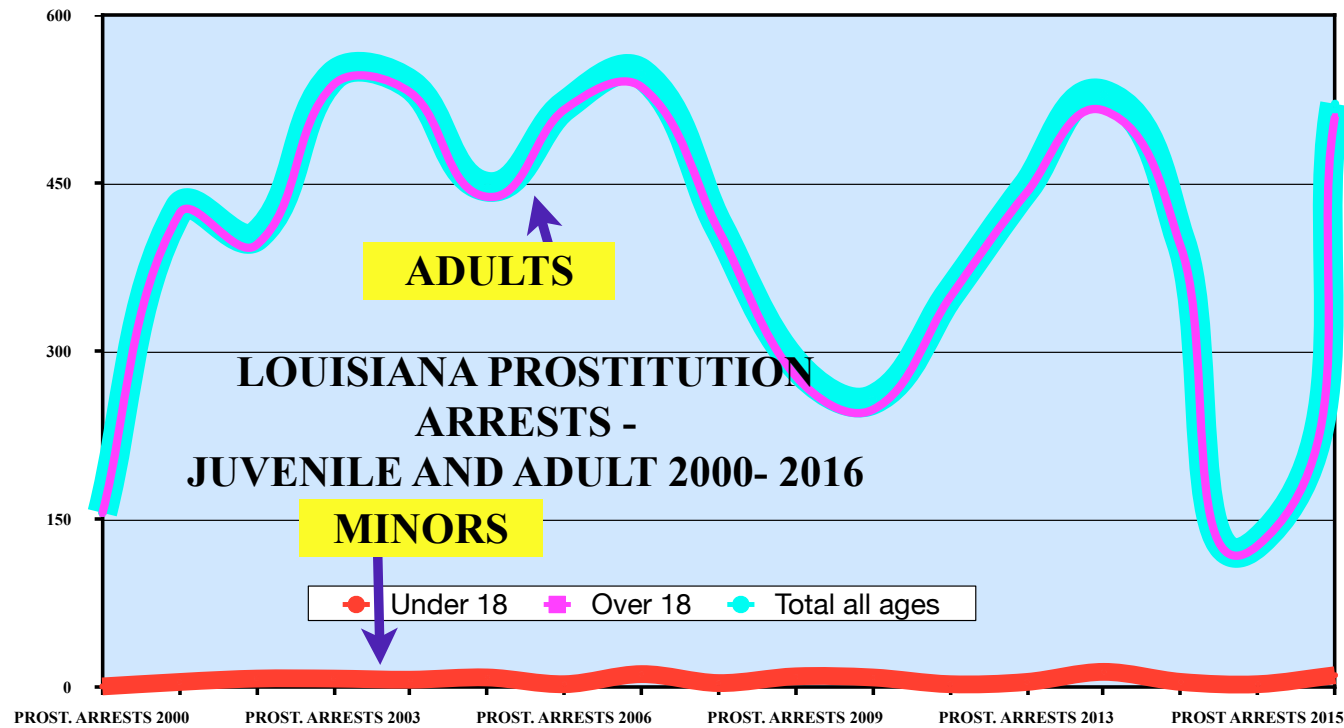

PART III B- PROSTITUTION ARRESTS 2000- 2016 STATE BY STATE FROM FBI BUREAU OF JUSTICE STATISTICS TABLE #69/ 22 (2016)

click on year to view the table on the FBI website for Crimes in the US (By Year) then click on the "Persons Arrested" link for table #69 for years prior to 2016... table #22 as of 2016

LOUISIANA by year 2000- 2016	2000	2001	2002	2003	2004	2005	2006	2007	2008	2009	2010	2011	2012	2013	2014	2015	2016
Under 18	1	5	8	8	7	9	3	12	4	10	9	3	5	14	5	3	11
Over 18	155	423	395	538	531	438	516	536	408	278	248	348	442	515	393	127	510
Total all	156	428	403	546	538	447	519	548	412	288	257	351	447	529	398	130	521
Sex Trafficking cases reported															0	51	121
Sex Trafficking cases cleared															0	41	92