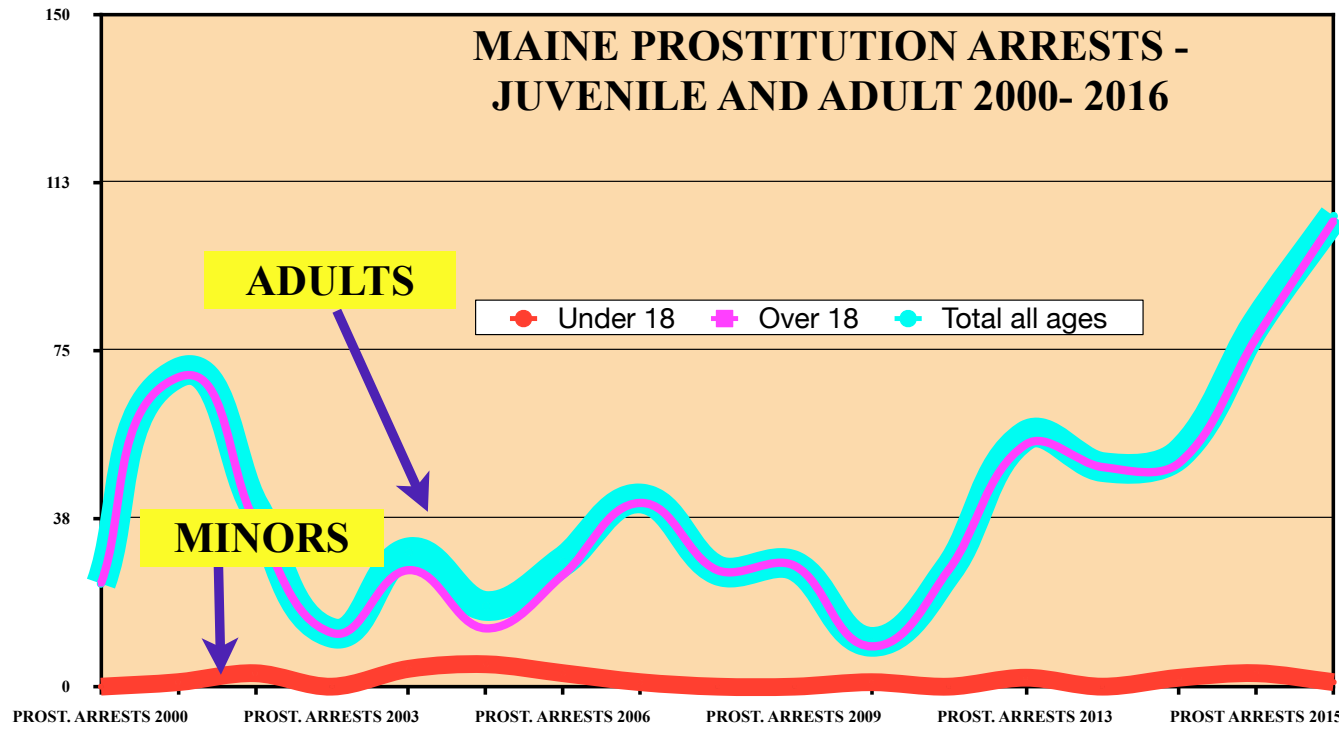

PART III B- PROSTITUTION ARRESTS 2000- 2016 STATE BY STATE FROM FBI BUREAU OF JUSTICE STATISTICS TABLE #69/ 22 (2016)

click on year to view the table on the FBI website for Crimes in the US (By Year) then click on the "Persons Arrested" link for table #69 for years prior to 2016... table #22 as of 2016

MAINE Stats by year 2000- 2016	2000	2001	2002	2003	2004	2005	2006	2007	2008	2009	2010	2011	2012	2013	2014	2015	2016
Under 18	0	1	3	0	4	5	3	1	0	0	1	0	2	0	2	3	1
Over 18	23	69	37	12	26	13	25	41	26	27	9	26	54	49	50	78	104
Total all	23	70	40	12	30	18	28	42	26	27	10	26	56	49	52	81	105

MAINE

DID NOT REPORT ANY SEX TRAFFICKING CASES 2014- 2016