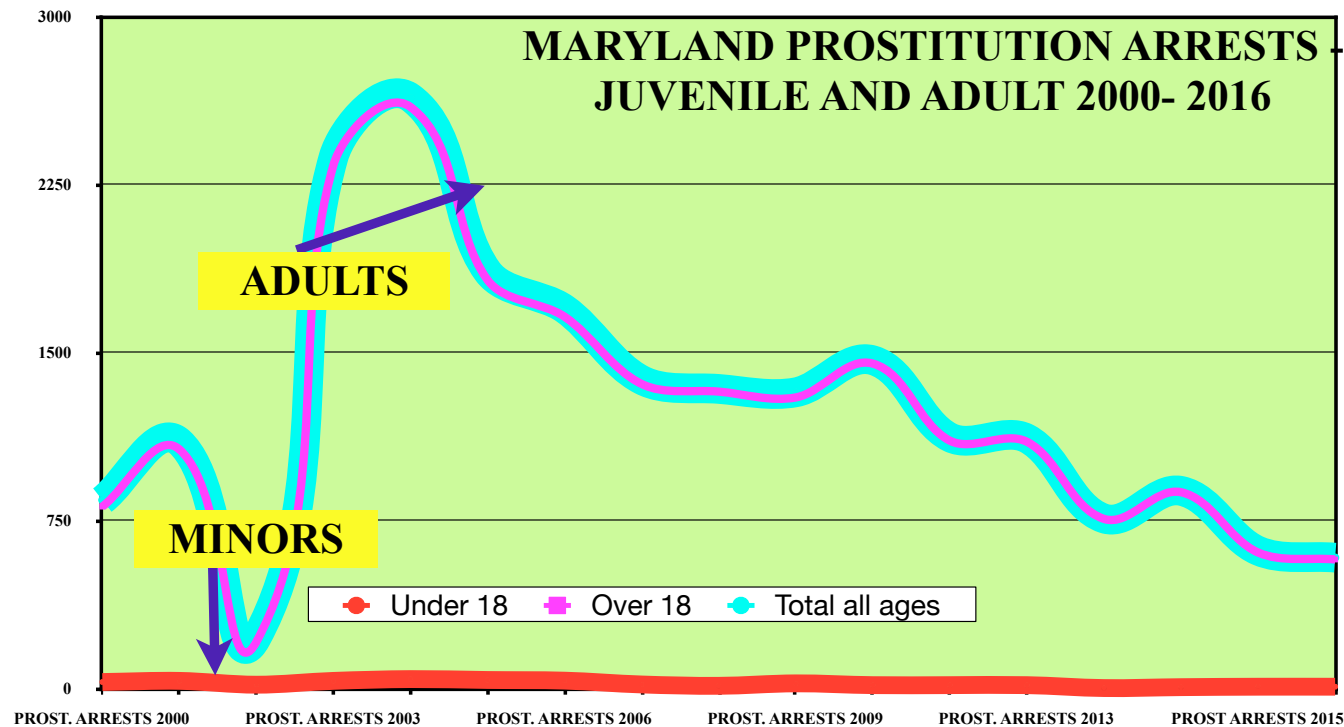

PART III B- PROSTITUTION ARRESTS 2000- 2016 STATE BY STATE FROM FBI BUREAU OF JUSTICE STATISTICS TABLE #69/ 22 (2016)

click on year to view the table on the FBI website for Crimes in the US (By Year) then click on the "Persons Arrested" link for table #69 for years prior to 2016... table #22 as of 2016

MARYLAND Stats by year 2000- 2016	2000	2001	2002	2003	2004	2005	2006	2007	2008	2009	2010	2011	2012	2013	2014	2015	2016
Under 18	29	34	17	34	42	38	35	18	12	23	15	15	15	2	6	8	8
Over 18	812	1,067	209	2,337	2,595	1,823	1,659	1,359	1,325	1,299	1,450	1,106	1,101	757	876	607	576
Total all ages	841	1,101	226	2,371	2,637	1,861	1,694	1,377	1,337	1,322	1,465	1,121	1,116	759	882	615	584
Sex Trafficking cases reported															0	27	17
Sex Trafficking cases cleared															0	22	15