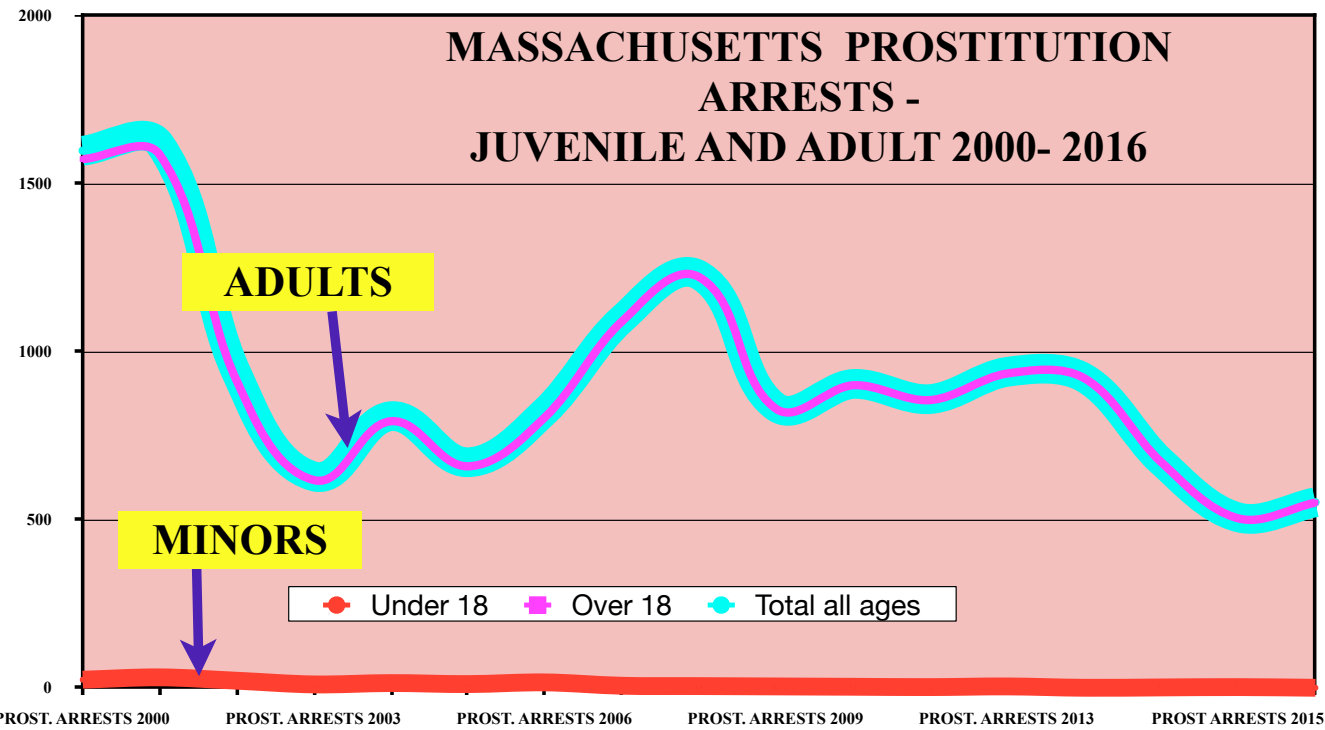

PART III B- PROSTITUTION ARRESTS 2000- 2016 STATE BY STATE FROM FBI BUREAU OF JUSTICE STATISTICS TABLE #69/ 22 (2016)

click on year to view the table on the FBI website for Crimes in the US (By Year) then click on the "Persons Arrested" link for table #69 for years prior to 2016... table #22 as of 2016

MASSACHUSETTS Stats by year 2000- 2016	2000	2001	2002	2003	2004	2005	2006	2007	2008	2009	2010	2011	2012	2013	2014	2015	2016
<b>Under 18</b>	25	32	22	11	15	12	17	7	6	5	4	3	5	1	2	3	1
<b>Over 18</b>	1,574	1,587	914	619	794	660	806	1,091	1,223	831	901	857	936	922	672	505	552
<b>Total all ages</b>	1,599	1,619	936	630	809	672	823	1,098	1,229	836	905	860	941	923	674	508	553
<b>Sex Trafficking cases reported</b>															6	0	0
<b>Sex Trafficking cases cleared</b>															4	0	0