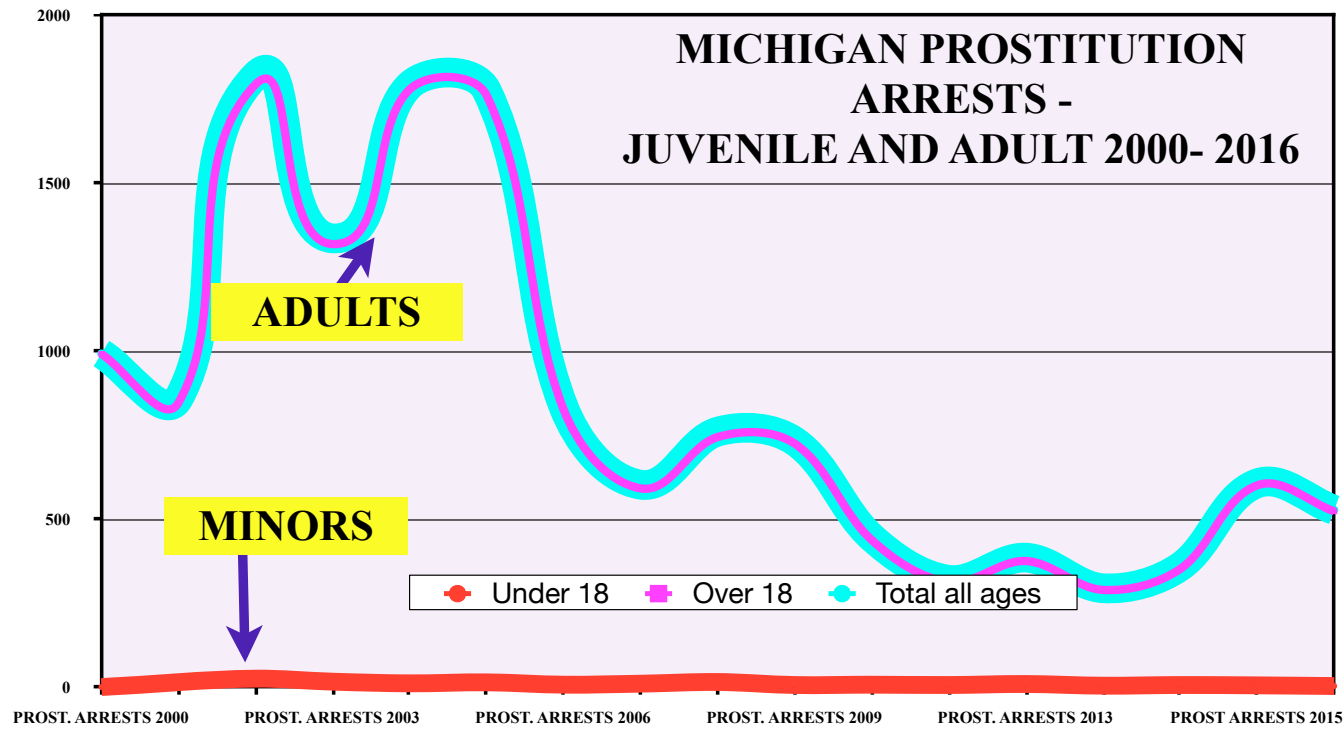

PART III B- PROSTITUTION ARRESTS 2000- 2016 STATE BY STATE FROM FBI BUREAU OF JUSTICE STATISTICS TABLE #69/ 22 (2016)

click on year to view the table on the FBI website for Crimes in the US (By Year) then click on the "Persons Arrested" link for table #69 for years prior to 2016... table #22 as of 2016

MICHIGAN Stats by year 2000- 2016	2000	2001	2002	2003	2004	2005	2006	2007	2008	2009	2010	2011	2012	2013	2014	2015	2016
<b>Under 18</b>	1	12	26	17	12	15	8	11	16	7	8	7	10	5	7	6	4
<b>Over 18</b>	992	847	1,794	1,319	1,779	1,761	826	592	745	725	438	313	376	290	352	601	524
<b>Total all</b>	993	859	1,820	1,336	1,791	1,776	834	603	761	732	446	320	386	295	359	607	528
<b>Sex Trafficking cases reported</b>															2	3	1
<b>Sex Trafficking cases cleared</b>															2	3	1