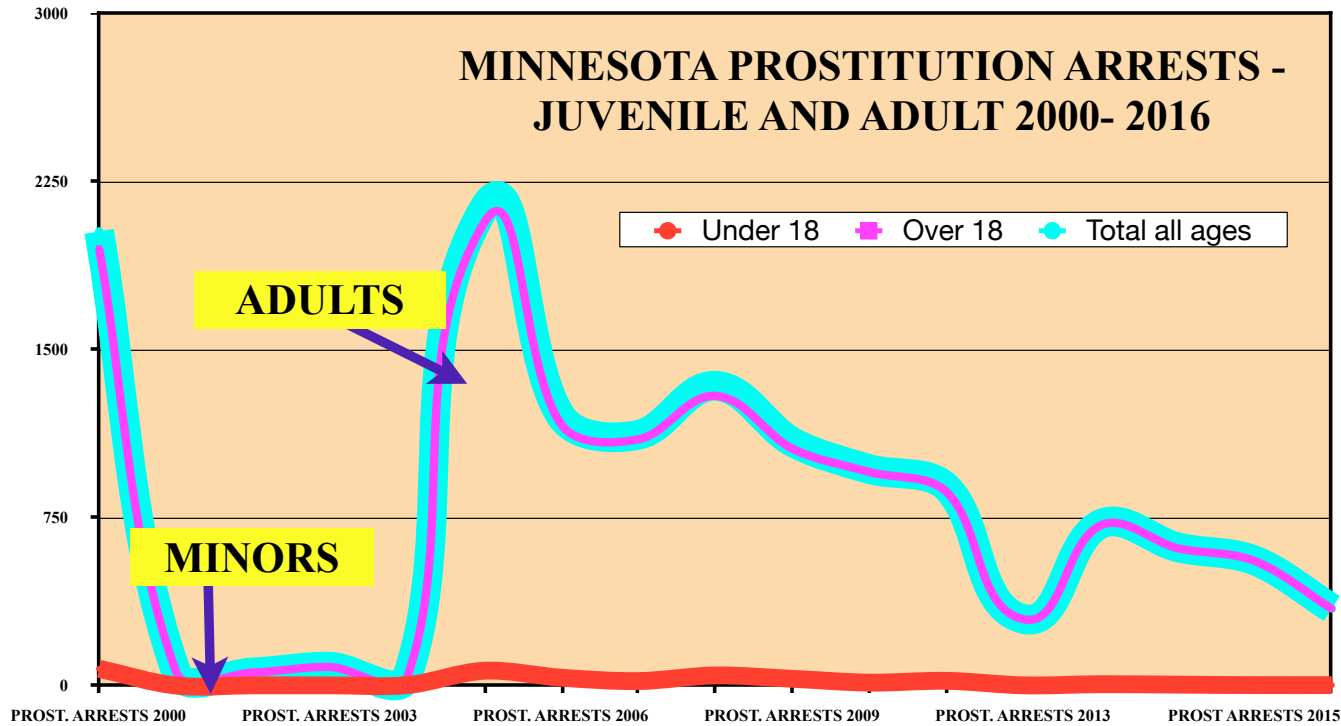

PART III B- PROSTITUTION ARRESTS 2000- 2016 STATE BY STATE FROM FBI BUREAU OF JUSTICE STATISTICS TABLE #69/ 22 (2016)

click on year to view the table on the FBI website for Crimes in the US (By Year) then click on the "Persons Arrested" link for table #69 for years prior to 2016... table #22 as of 2016

| MINNESOTA Stats by year 2000- 2016 | 2000 | 2001 | 2002 | 2003 | 2004 | 2005 | 2006 | 2007 | 2008 | 2009 | 2010 | 2011 | 2012 | 2013 | 2014 | 2015 | 2016 |
|---------------------------------------|-------|------|------|------|------|-------|-------|-------|-------|-------|------|------|------|------|------|------|------|
| Under 18 | 75 | 0 | 1 | 1 | 2 | 66 | 35 | 20 | 45 | 30 | 13 | 21 | 1 | 6 | 4 | 2 | 2 |
| Over 18 | 1,952 | 61 | 58 | 83 | 38 | 2,067 | 1,165 | 1,099 | 1,293 | 1,057 | 953 | 864 | 296 | 715 | 613 | 556 | 342 |
| Total all | 2,027 | 61 | 59 | 84 | 40 | 2,133 | 1,200 | 1,119 | 1,338 | 1,087 | 966 | 885 | 297 | 721 | 617 | 558 | 344 |
| Sex Trafficking cases reported | | | | | | | | | | | | | | | 22 | 119 | 235 |
| Sex Trafficking cases cleared | | | | | | | | | | | | | | | 5 | 77 | 191 |

MINNESOTA