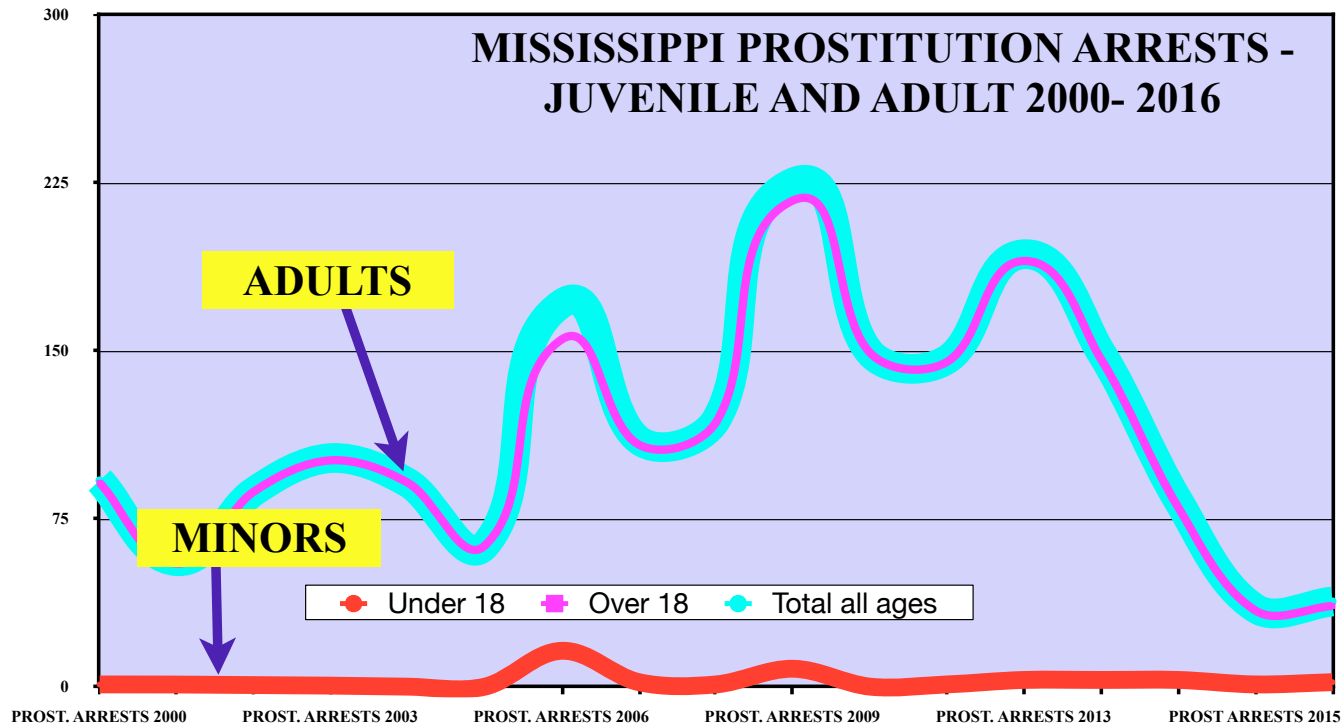

PART III B- PROSTITUTION ARRESTS 2000- 2016 STATE BY STATE FROM FBI BUREAU OF JUSTICE STATISTICS TABLE #69/ 22 (2016)

click on year to view the table on the FBI website for Crimes in the US (By Year) then click on the "Persons Arrested" link for table #69 for years prior to 2016... table #22 as of 2016

MISSISSIPPI Stats by year 2000- 2016	2000	2001	2002	2003	2004	2005	2006	2007	2008	2009	2010	2011	2012	2013	2014	2015	2016
<b>Under 18</b>	1	1	0	1	0	0	16	2	1	8	0	1	3	3	3	1	2
<b>Over 18</b>	91	55	87	101	91	63	155	108	118	217	149	145	190	146	80	34	36
<b>Total all ages</b>	92	56	87	102	91	63	171	110	119	225	149	146	193	149	83	35	38

DID NOT REPORT ANY SEX TRAFFICKING CASES 2014- 2016

MISTRESS OF THE MIGHTY CALCULATOR

**MISSISSIPPI**