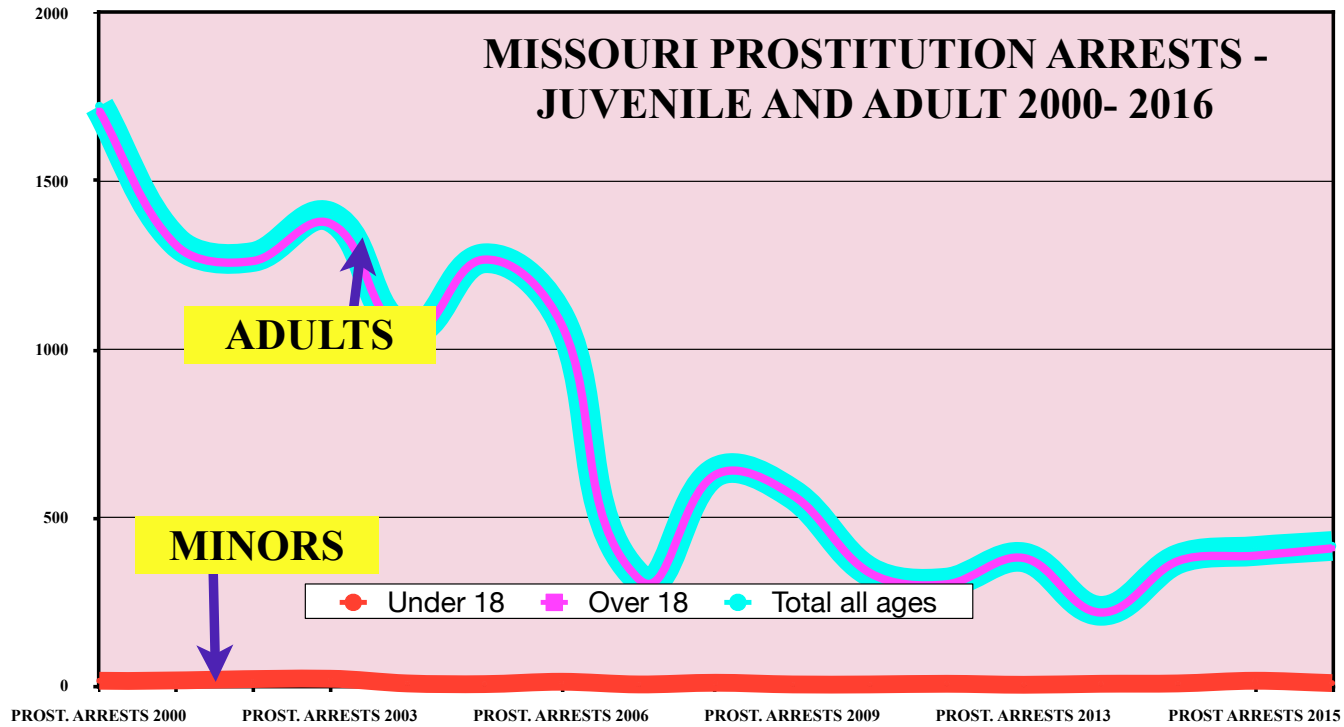

PART III B- PROSTITUTION ARRESTS 2000- 2016 STATE BY STATE FROM FBI BUREAU OF JUSTICE STATISTICS TABLE #69/ 22 (2016)

click on year to view the table on the FBI website for Crimes in the US (By Year) then click on the "Persons Arrested" link for table #69 for years prior to 2016... table #22 as of 2016

MISSOURI Stats by year 2000- 2016	2000	2001	2002	2003	2004	2005	2006	2007	2008	2009	2010	2011	2012	2013	2014	2015	2016
Under 18	14	11	12	20	6	4	11	3	8	3	3	5	2	5	6	14	7
Over 18	1,710	1,309	1,263	1,374	1,054	1,267	1,074	317	627	566	335	301	379	217	370	386	408
Total all	1,724	1,320	1,275	1,394	1,060	1,271	1,085	320	635	569	338	306	381	222	376	400	415
Sex Trafficking cases reported															5	13	16
Sex Trafficking cases cleared															2	5	15