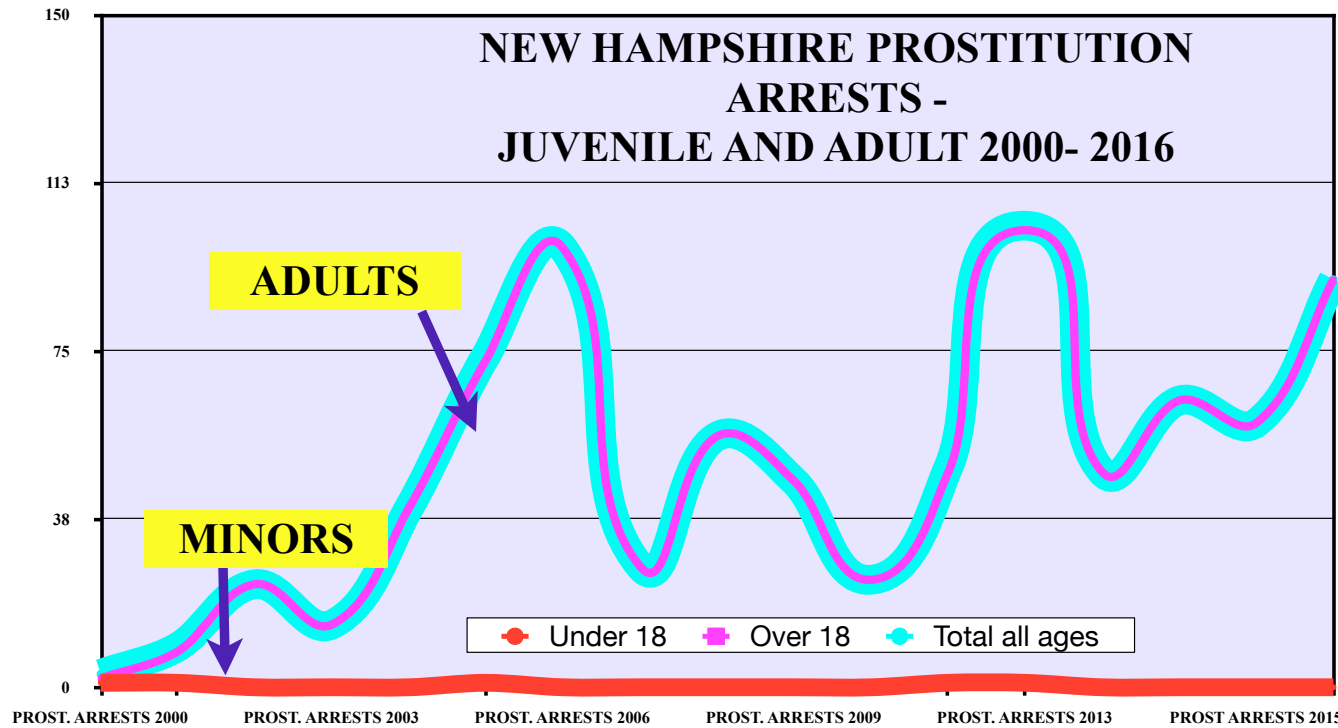

PART III B- PROSTITUTION ARRESTS 2000- 2016 STATE BY STATE FROM FBI BUREAU OF JUSTICE STATISTICS TABLE #69/ 22 (2016)

click on year to view the table on the FBI website for Crimes in the US (By Year) then click on the "Persons Arrested" link for table #69 for years prior to 2016... table #22 as of 2016

NEW HAMPSHIRE Stats by year 2000- 2016	2000	2001	2002	2003	2004	2005	2006	2007	2008	2009	2010	2011	2012	2013	2014	2015	2016
Under 18	1	1	0	0	0	1	0	0	0	0	0	1	1	0	0	0	0
Over 18	2	8	23	14	40	73	98	27	56	46	24	48	102	48	64	59	91
Total all ages	3	9	23	14	40	74	98	27	56	46	24	49	103	48	64	59	91

DID NOT REPORT ANY SEX TRAFFICKING CASES 2014- 2016

NEW HAMPSHIRE