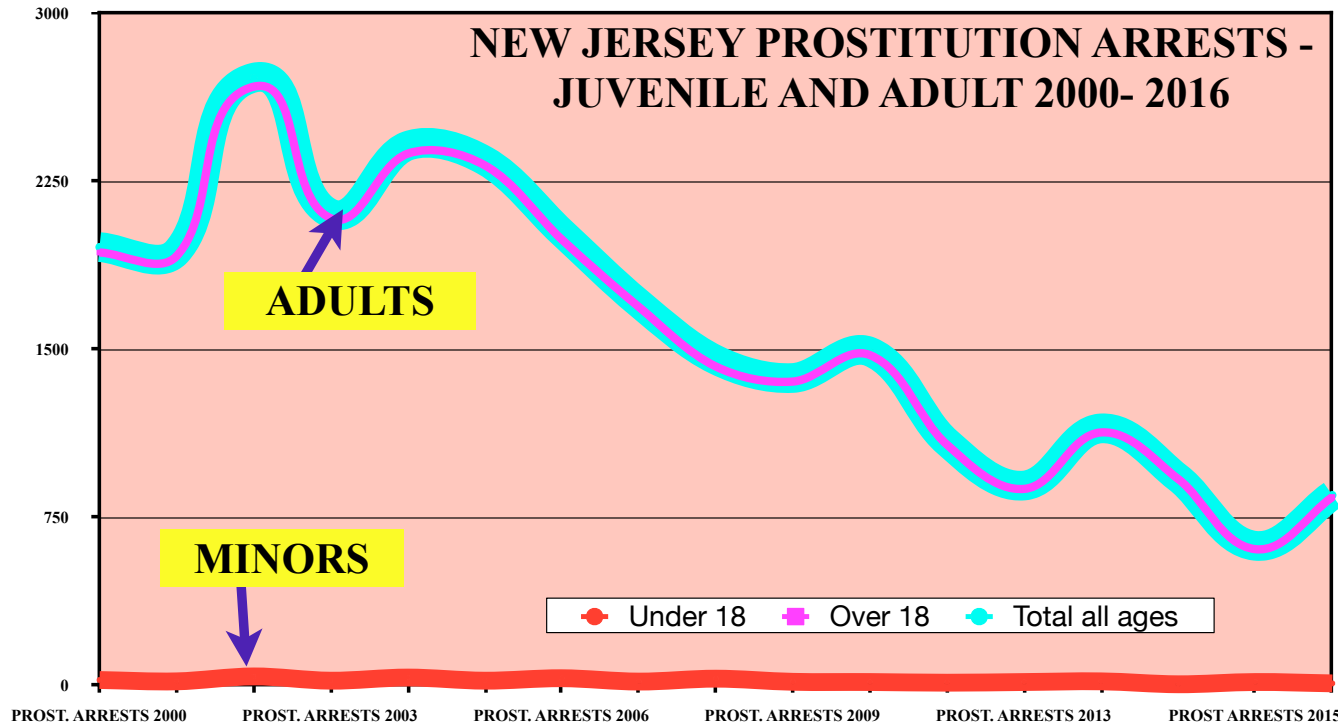

PART III B- PROSTITUTION ARRESTS 2000- 2016 STATE BY STATE FROM FBI BUREAU OF JUSTICE STATISTICS TABLE #69/ 22 (2016)

click on year to view the table on the FBI website for Crimes in the US (By Year) then click on the “Persons Arrested” link for table #69 for years prior to 2016... table #22 as of 2016

NEW JERSEY Stats by year 2000- 2016	2000	2001	2002	2003	2004	2005	2006	2007	2008	2009	2010	2011	2012	2013	2014	2015	2016
<b>Under 18</b>	24	18	40	21	35	21	32	17	30	16	15	12	15	18	5	15	9
<b>Over 18</b>	1,932	1,916	2,672	2,085	2,373	2,321	1,990	1,689	1,423	1,356	1,474	1,074	877	1,129	921	608	840
<b>Total all ages</b>	1,956	1,934	2,712	2,106	2,408	2,342	2,022	1,706	1,453	1,372	1,489	1,086	892	1,147	926	623	849

**NEW JERSEY**

DID NOT REPORT ANY SEX TRAFFICKING CASES 2014- 2016