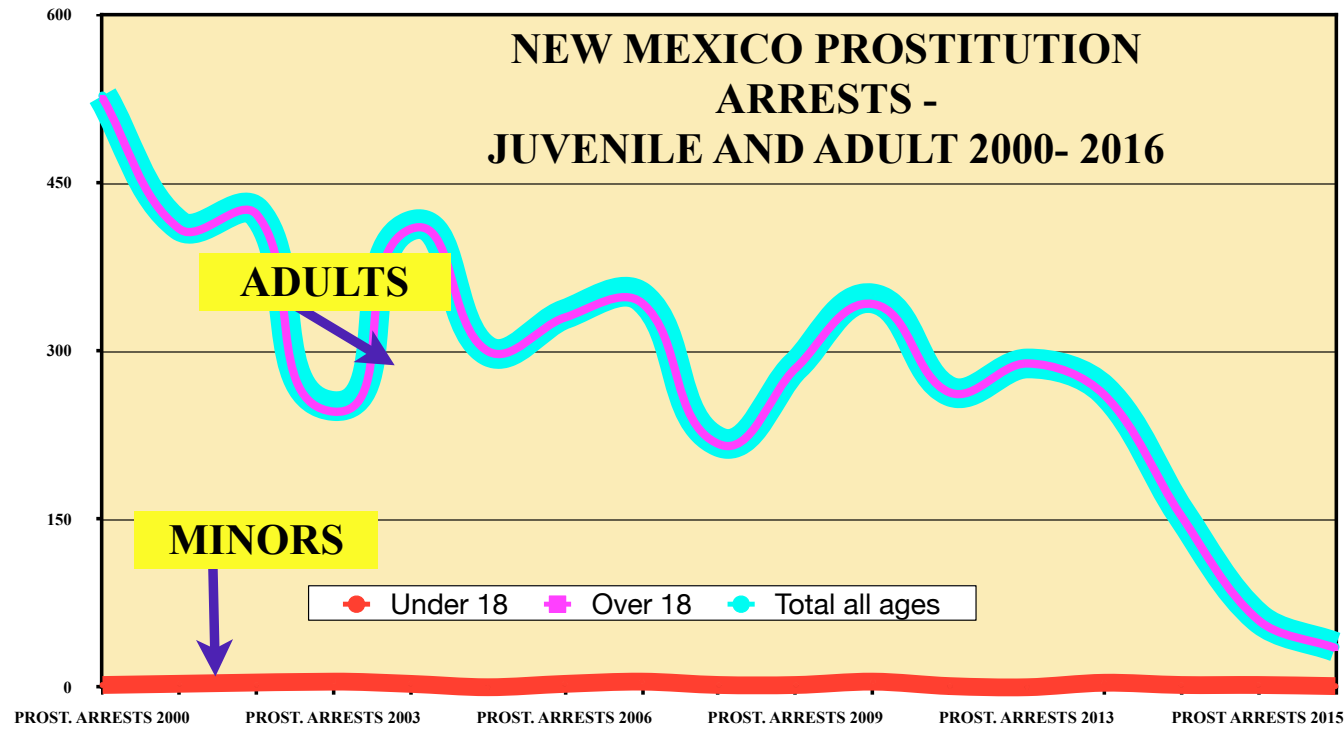

PART III B- PROSTITUTION ARRESTS 2000- 2016 STATE BY STATE FROM FBI BUREAU OF JUSTICE STATISTICS TABLE #69/ 22 (2016)

click on year to view the table on the FBI website for Crimes in the US (By Year) then click on the "Persons Arrested" link for table #69 for years prior to 2016... table #22 as of 2016

NEW MEXICO Stats by year 2000- 2016	2000	2001	2002	2003	2004	2005	2006	2007	2008	2009	2010	2011	2012	2013	2014	2015	2016
<b>Under 18</b>	2	3	2	5	3	0	3	5	2	2	5	1	0	4	2	2	1
<b>Over 18</b>	526	409	422	246	409	300	330	343	217	285	342	263	289	261	153	60	35
<b>Total all ages</b>	528	412	424	251	412	300	333	348	219	287	347	264	289	265	155	62	36

DID NOT REPORT ANY SEX TRAFFICKING CASES 2014- 2016

**NEW MEXICO**