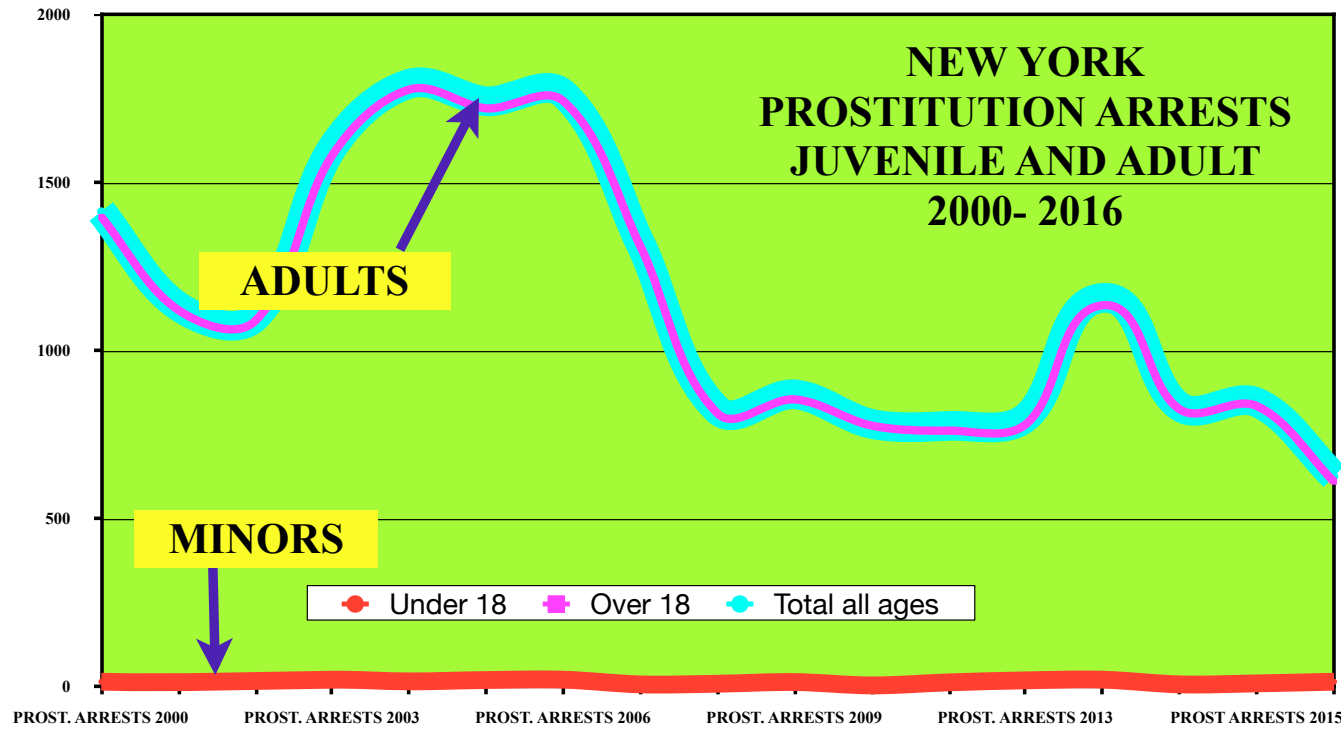

PART III B- PROSTITUTION ARRESTS 2000- 2016 STATE BY STATE FROM FBI BUREAU OF JUSTICE STATISTICS TABLE #69/ 22 (2016)

click on year to view the table on the FBI website for Crimes in the US (By Year) then click on the "Persons Arrested" link for table #69 for years prior to 2016... table #22 as of 2016

NEW YORK Stats by year 2000- 2016	2000	2001	2002	2003	2004	2005	2006	2007	2008	2009	2010	2011	2012	2013	2014	2015	2016
Under 18	16	11	11	22	17	21	22	8	10	15	5	14	20	22	8	11	16
Over 18	1,399	1,122	1,090	1,583	1,778	1,722	1,743	1,310	814	856	778	763	782	1,136	826	836	611
Total all	1,415	1,133	1,101	1,605	1,795	1,743	1,765	1,318	824	871	783	777	802	1,158	834	847	627

DID NOT REPORT ANY SEX TRAFFICKING CASES 2014- 2016

NEW YORK