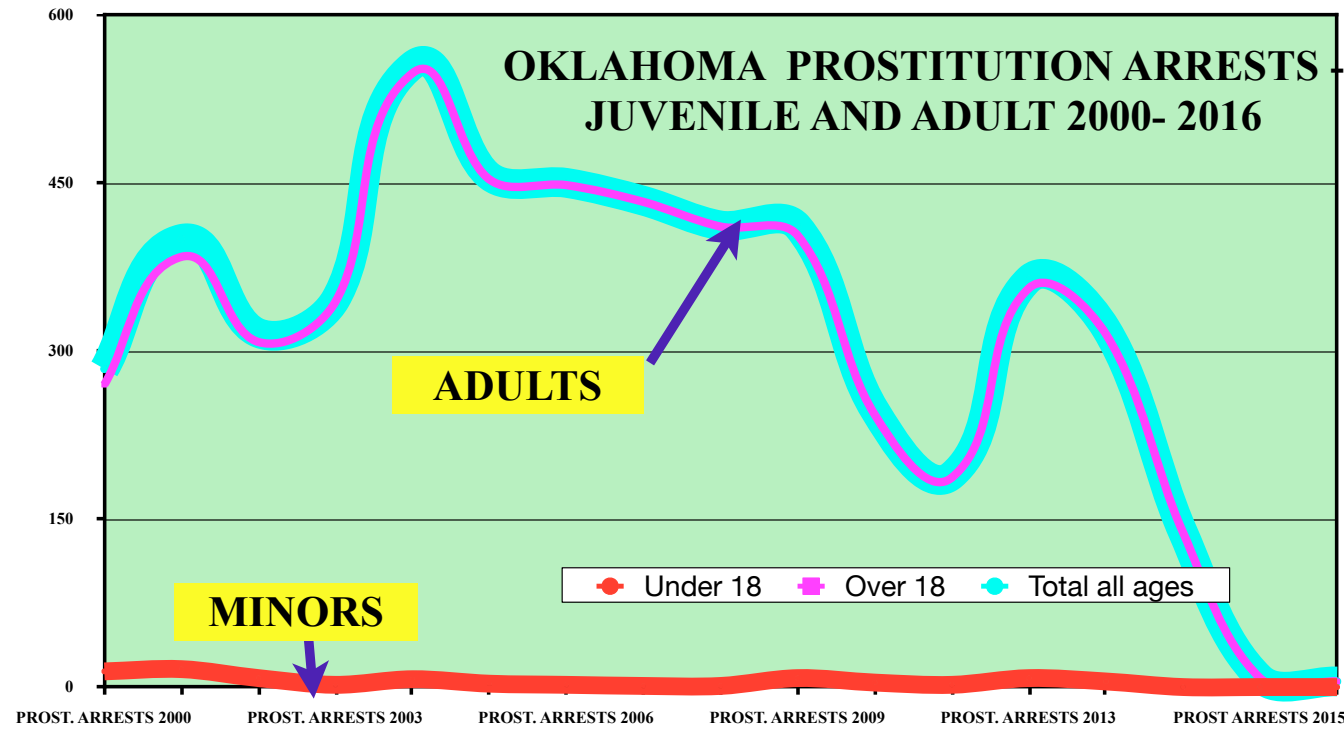

PART III B- PROSTITUTION ARRESTS 2000- 2016 STATE BY STATE FROM FBI BUREAU OF JUSTICE STATISTICS TABLE #69/ 22 (2016)

click on year to view the table on the FBI website for Crimes in the US (By Year) then click on the "Persons Arrested" link for table #69 for years prior to 2016... table #22 as of 2016

| OKLAHOMA by year 2000- 2016 | 2000 | 2001 | 2002 | 2003 | 2004 | 2005 | 2006 | 2007 | 2008 | 2009 | 2010 | 2011 | 2012 | 2013 | 2014 | 2015 | 2016 |
|---------------------------------------|------|------|------|------|------|------|------|------|------|------|------|------|------|------|------|------|------|
| Under 18 | 14 | 16 | 8 | 2 | 7 | 3 | 2 | 1 | 1 | 8 | 4 | 2 | 8 | 5 | 0 | 0 | 0 |
| Over 18 | 270 | 384 | 308 | 344 | 548 | 453 | 448 | 433 | 411 | 403 | 243 | 187 | 356 | 315 | 138 | 8 | 5 |
| Total all | 284 | 400 | 316 | 346 | 555 | 456 | 450 | 434 | 412 | 411 | 247 | 189 | 364 | 320 | 138 | 8 | 5 |
| Sex Trafficking cases reported | | | | | | | | | | | | | | | 10 | 38 | 42 |
| Sex Trafficking cases cleared | | | | | | | | | | | | | | | 7 | 27 | 37 |