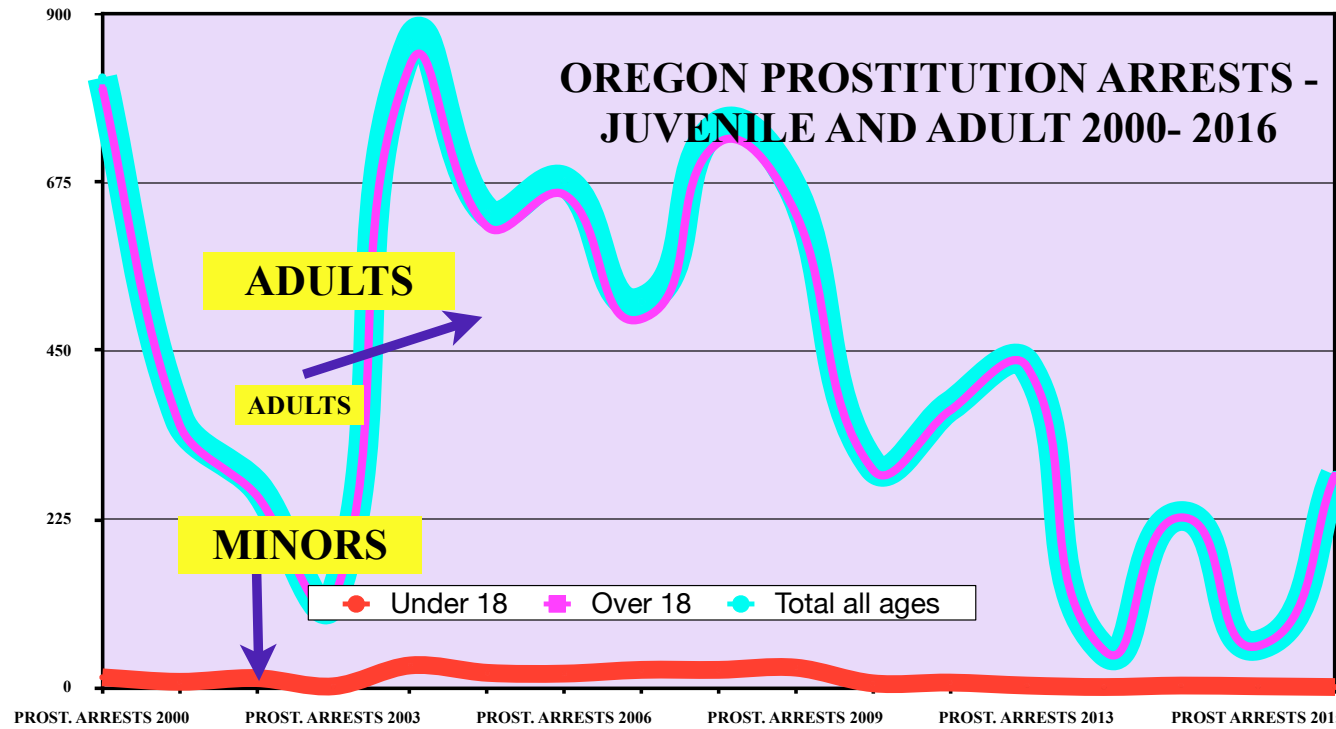

PART III B- PROSTITUTION ARRESTS 2000- 2016 STATE BY STATE FROM FBI BUREAU OF JUSTICE STATISTICS TABLE #69/ 22 (2016)

click on year to view the table on the FBI website for Crimes in the US (By Year) then click on the "Persons Arrested" link for table #69 for years prior to 2016... table #22 as of 2016

OREGON Stats by year 2000- 2016	2000	2001	2002	2003	2004	2005	2006	2007	2008	2009	2010	2011	2012	2013	2014	2015	2016
<b>Under 18</b>	13	7	12	1	29	19	18	23	23	26	5	6	2	0	2	1	0
<b>Over 18</b>	803	352	257	115	834	616	659	493	729	634	291	370	429	49	227	55	284
<b>Total all</b>	816	359	269	116	863	635	677	516	752	660	296	376	431	49	229	56	284

DID NOT REPORT ANY SEX TRAFFICKING CASES 2014- 2016

**OREGON**