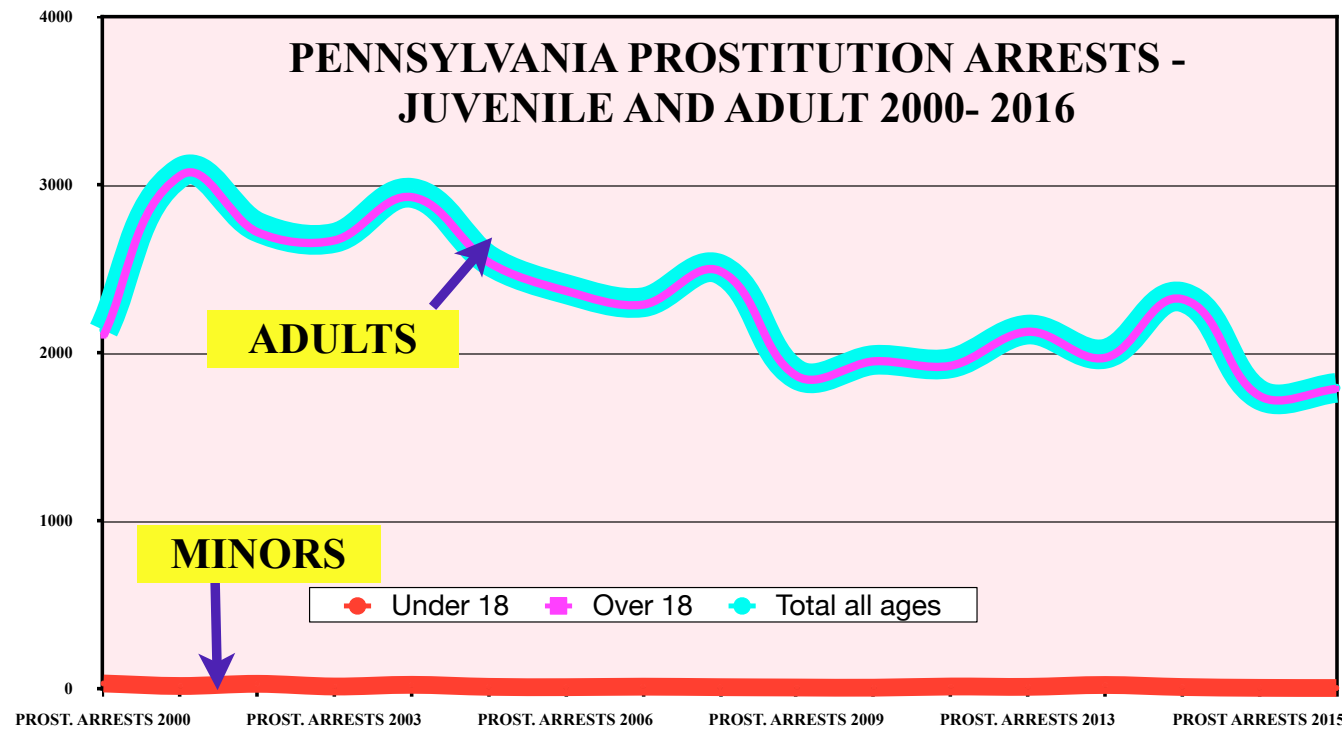

PART III B- PROSTITUTION ARRESTS 2000- 2016 STATE BY STATE FROM FBI BUREAU OF JUSTICE STATISTICS TABLE #69/ 22 (2016)

click on year to view the table on the FBI website for Crimes in the US (By Year) then click on the "Persons Arrested" link for table #69 for years prior to 2016... table #22 as of 2016

PENNSYLVANIA Stats by year 2000- 2016	2000	2001	2002	2003	2004	2005	2006	2007	2008	2009	2010	2011	2012	2013	2014	2015	2016
Under 18	33	18	31	15	25	13	11	14	11	9	8	15	13	24	12	7	6
Over 18	2,103	3,056	2,718	2,670	2,927	2,539	2,369	2,287	2,487	1,862	1,950	1,924	2,126	1,971	2,320	1,745	1,786
Total all ages	2,136	3,074	2,749	2,685	2,952	2,552	2,380	2,301	2,498	1,871	1,958	1,939	2,139	1,995	2,332	1,752	1,792

DID NOT REPORT ANY SEX TRAFFICKING CASES 2014- 2016

PENNSYLVANIA