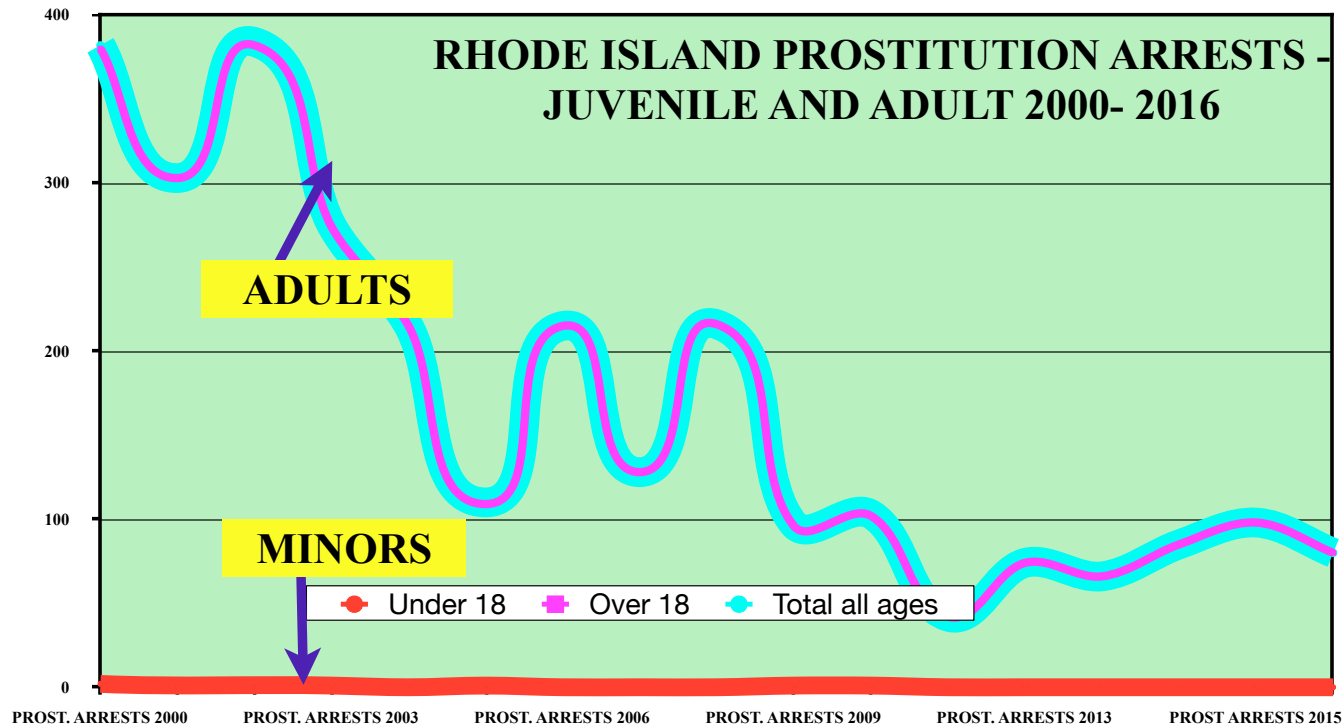

PART III B- PROSTITUTION ARRESTS 2000- 2016 STATE BY STATE FROM FBI BUREAU OF JUSTICE STATISTICS TABLE #69/ 22 (2016)

click on year to view the table on the FBI website for Crimes in the US (By Year) then click on the "Persons Arrested" link for table #69 for years prior to 2016... table #22 as of 2016

RHODE ISLAND Stats by year 2000- 2016	2000	2001	2002	2003	2004	2005	2006	2007	2008	2009	2010	2011	2012	2013	2014	2015	2016
Under 18	2	0	2	1	0	1	0	0	0	1	1	0	0	0	0	0	0
Over 18	380	303	382	274	215	109	215	128	216	96	102	42	74	66	85	98	80
Total all ages	382	303	384	275	215	110	215	128	216	97	103	42	74	66	85	98	80
Sex Trafficking cases reported																	5
Sex Trafficking cases cleared																	2

DID NOT REPORT ANY SEX TRAFFICKING CASES 2014- 2015

RHODE ISLAND