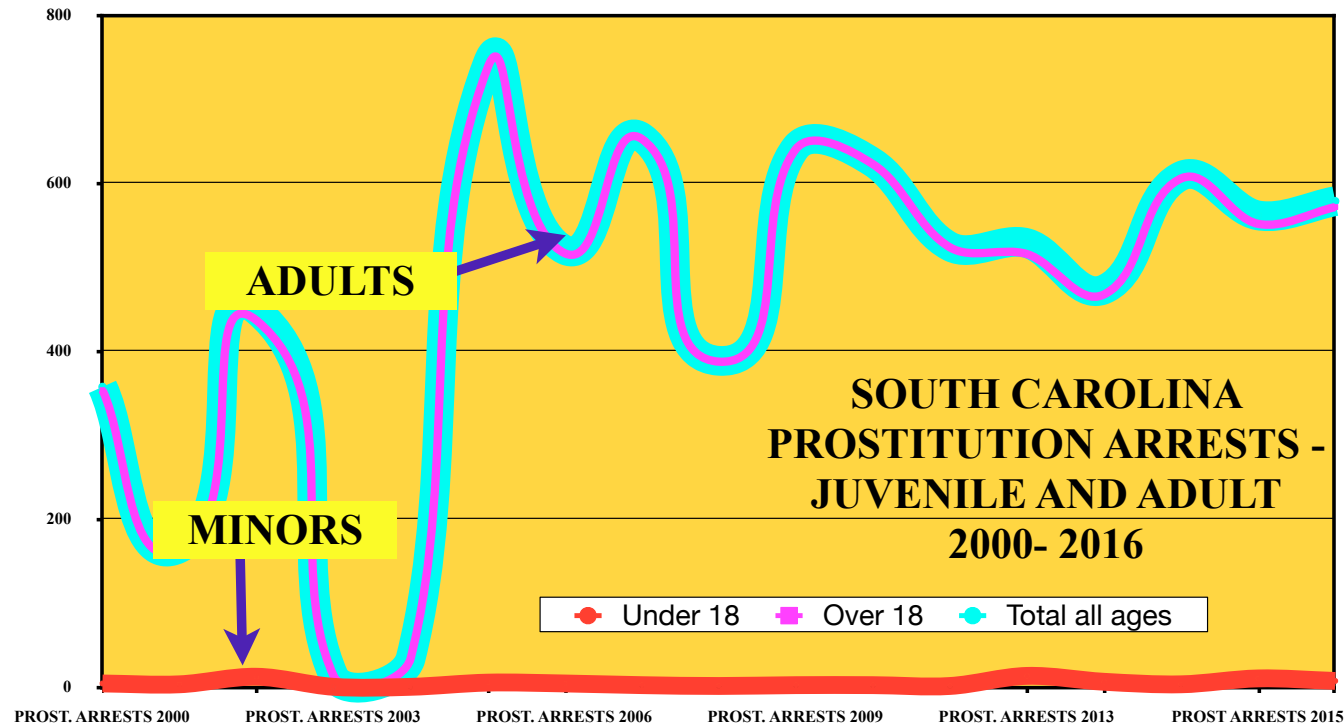

PART III B- PROSTITUTION ARRESTS 2000- 2016 STATE BY STATE FROM FBI BUREAU OF JUSTICE STATISTICS TABLE #69/ 22 (2016)

click on year to view the table on the FBI website for Crimes in the US (By Year) then click on the "Persons Arrested" link for table #69 for years prior to 2016... table #22 as of 2016

SOUTH CAROLINA Stats by year 2000- 2016	2000	2001	2002	2003	2004	2005	2006	2007	2008	2009	2010	2011	2012	2013	2014	2015	2016
Under 18	4	3	12	0	0	5	4	2	1	2	2	1	13	6	3	10	7
Over 18	353	162	436	13	34	737	516	652	387	640	622	523	515	467	605	551	571
Total all ages	357	165	448	13	34	742	520	654	388	642	624	524	528	473	608	561	578
Sex Trafficking cases reported															0	10	15
Sex Trafficking cases cleared															0	5	9