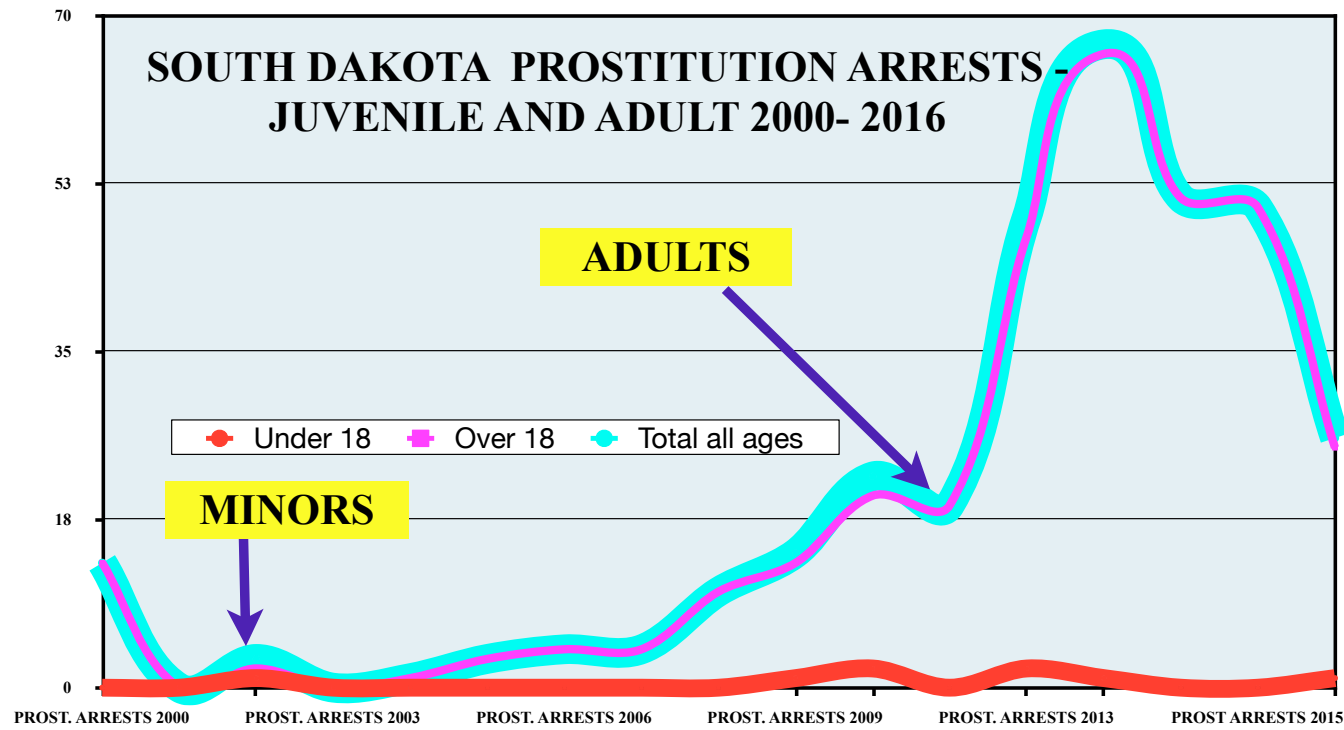

PART III B- PROSTITUTION ARRESTS 2000- 2016 STATE BY STATE FROM FBI BUREAU OF JUSTICE STATISTICS TABLE #69/ 22 (2016)

click on year to view the table on the FBI website for Crimes in the US (By Year) then click on the "Persons Arrested" link for table #69 for years prior to 2016... table #22 as of 2016

| SOUTH DAKOTA Stats by year 2000- 2016 | 2000 | 2001 | 2002 | 2003 | 2004 | 2005 | 2006 | 2007 | 2008 | 2009 | 2010 | 2011 | 2012 | 2013 | 2014 | 2015 | 2016 |
|---------------------------------------|----------------------|----------------------|----------------------|----------------------|----------------------|----------------------|----------------------|----------------------|----------------------|----------------------|----------------------|----------------------|----------------------|----------------------|----------------------|----------------------|----------------------|
| Under 18 | 0 | 0 | 1 | 0 | 0 | 0 | 0 | 0 | 0 | 1 | 2 | 0 | 2 | 1 | 0 | 0 | 1 |
| Over 18 | 13 | 0 | 2 | 0 | 1 | 3 | 4 | 4 | 10 | 13 | 20 | 19 | 47 | 66 | 51 | 50 | 25 |
| Total all ages | 13 | 0 | 3 | 0 | 1 | 3 | 4 | 4 | 10 | 14 | 22 | 19 | 49 | 67 | 51 | 50 | 26 |

DID NOT REPORT ANY SEX TRAFFICKING CASES 2014- 2016

MISTRESS OF THE MIGHTY CALCULATOR

SOUTH DAKOTA