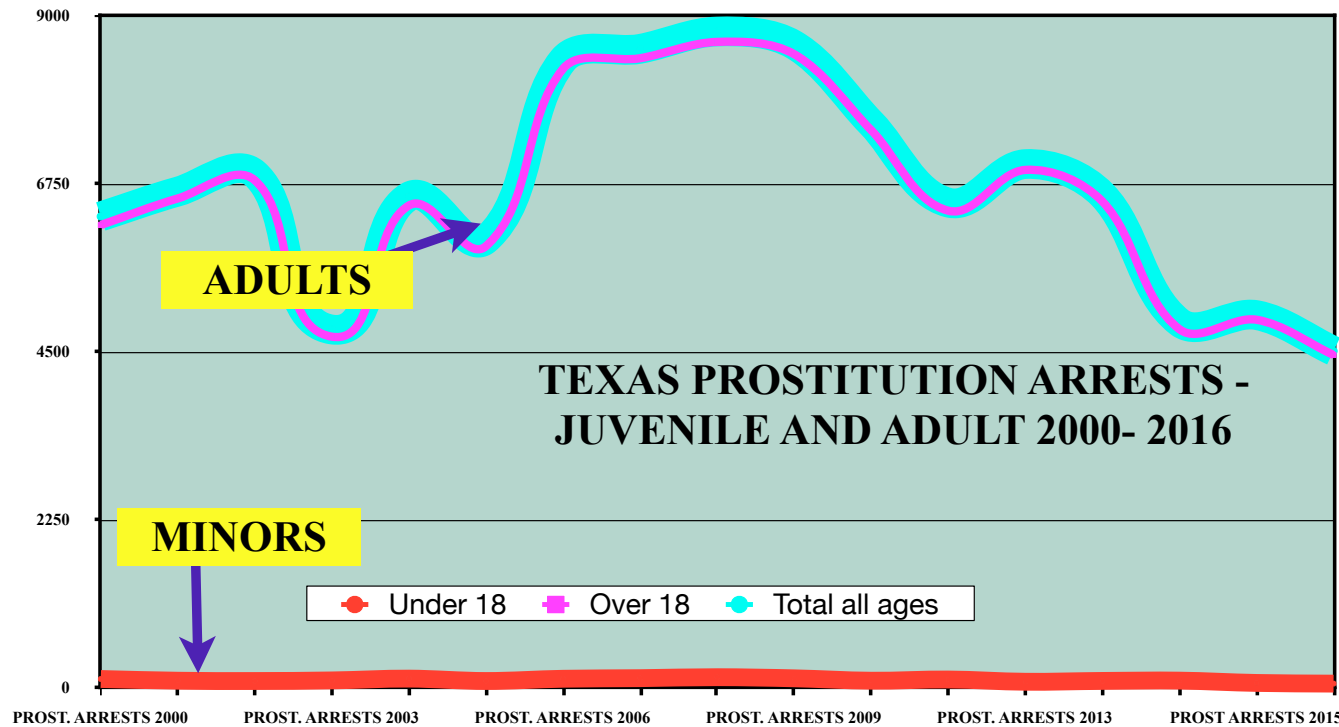

PART III B- PROSTITUTION ARRESTS 2000- 2016 STATE BY STATE FROM FBI BUREAU OF JUSTICE STATISTICS TABLE #69/ 22 (2016)

click on year to view the table on the FBI website for Crimes in the US (By Year) then click on the "Persons Arrested" link for table #69 for years prior to 2016... table #22 as of 2016

TEXAS Stats by year 2000- 2016	<a href="#">2000</a>	<a href="#">2001</a>	<a href="#">2002</a>	<a href="#">2003</a>	<a href="#">2004</a>	<a href="#">2005</a>	<a href="#">2006</a>	<a href="#">2007</a>	<a href="#">2008</a>	<a href="#">2009</a>	<a href="#">2010</a>	<a href="#">2011</a>	<a href="#">2012</a>	<a href="#">2013</a>	<a href="#">2014</a>	<a href="#">2015</a>	<a href="#">2016</a>
<b>Under 18</b>	115	92	88	96	120	88	118	126	139	124	92	108	78	89	93	62	53
<b>Over 18</b>	6,193	6,549	6,791	4,698	6,455	5,911	8,285	8,426	8,645	8,480	7,462	6,385	6,931	6,508	4,798	4,925	4,453
<b>Total all</b>	6,308	6,641	6,879	4,794	6,575	5,999	8,403	8,552	8,784	8,604	7,554	6,493	7,009	6,597	4,891	4,987	4,506
<b>Sex Trafficking cases reported</b>															78	98	130
<b>Sex Trafficking cases cleared</b>															22	30	51