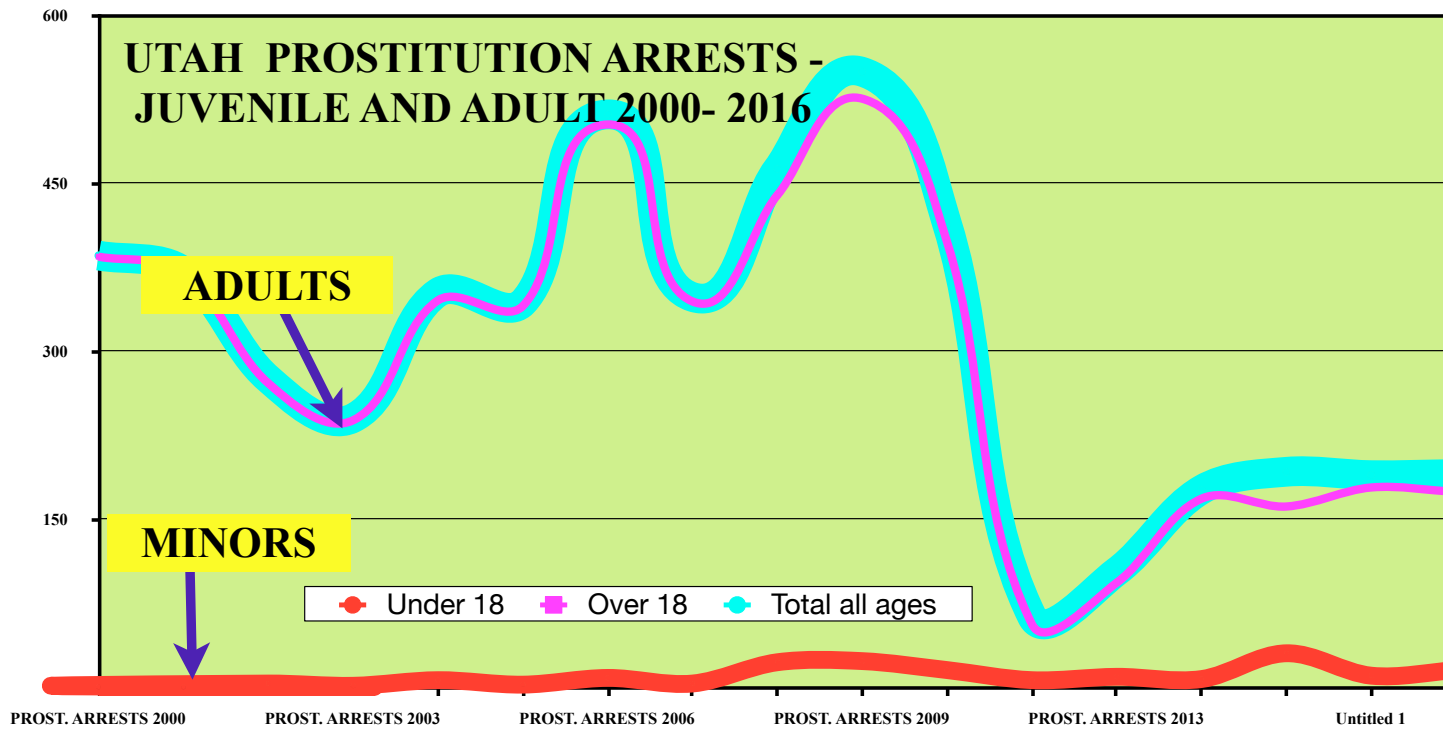

PART III B- PROSTITUTION ARRESTS 2000- 2016 STATE BY STATE FROM FBI BUREAU OF JUSTICE STATISTICS TABLE #69/ 22 (2016)

click on year to view the table on the FBI website for Crimes in the US (By Year) then click on the "Persons Arrested" link for table #69 for years prior to 2016... table #22 as of 2016

UTAH Stats by year 2000- 2016	2000	2001	2002	2003	2004	2005	2006	2007	2008	2009	2010	2011	2012	2013	2014	2015	2016
Under 18	1	1	4	2	7	3	9	4	23	24	16	7	10	8	31	11	16
Over 18	385	371	272	239	346	341	503	345	440	526	398	57	94	169	162	179	175
Total all	386	372	276	241	353	344	512	349	463	550	414	64	104	177	193	190	191

DID NOT REPORT ANY SEX TRAFFICKING CASES 2014- 2016

UTAH