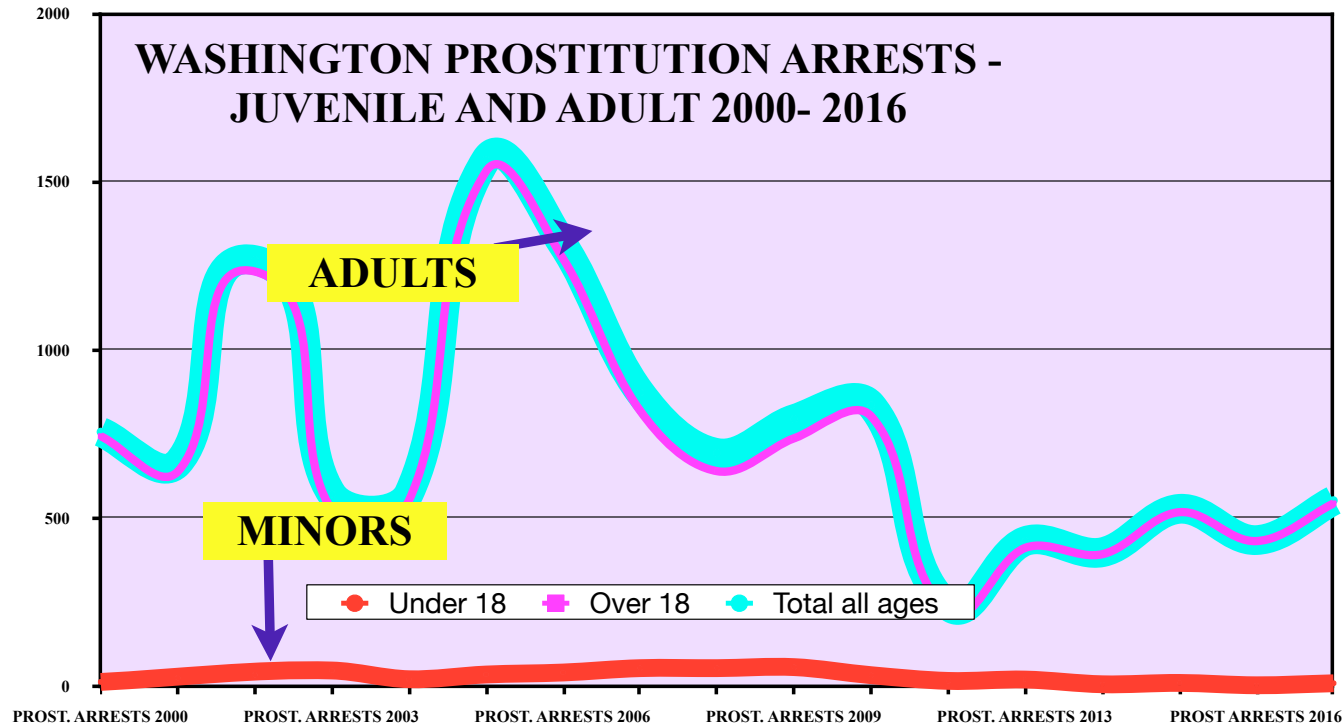

PART III B- PROSTITUTION ARRESTS 2000- 2016 STATE BY STATE FROM FBI BUREAU OF JUSTICE STATISTICS TABLE #69/ 22 (2016)

click on year to view the table on the FBI website for Crimes in the US (By Year) then click on the "Persons Arrested" link for table #69 for years prior to 2016... table #22 as of 2016

WASHINGTON Stats by year 2000- 2016	2000	2001	2002	2003	2004	2005	2006	2007	2008	2009	2010	2011	2012	2013	2014	2015	2016
Under 18	13	25	34	47	21	35	41	54	54	57	33	16	20	6	10	3	9
Over 18	744	639	1,234	524	553	1,532	1,272	820	640	738	803	223	412	393	518	432	544
Total all ages	757	664	1,268	571	574	1,567	1,313	874	694	795	836	239	432	399	528	435	553
Sex Trafficking cases reported															2	1	13
Sex Trafficking cases cleared															0	0	3