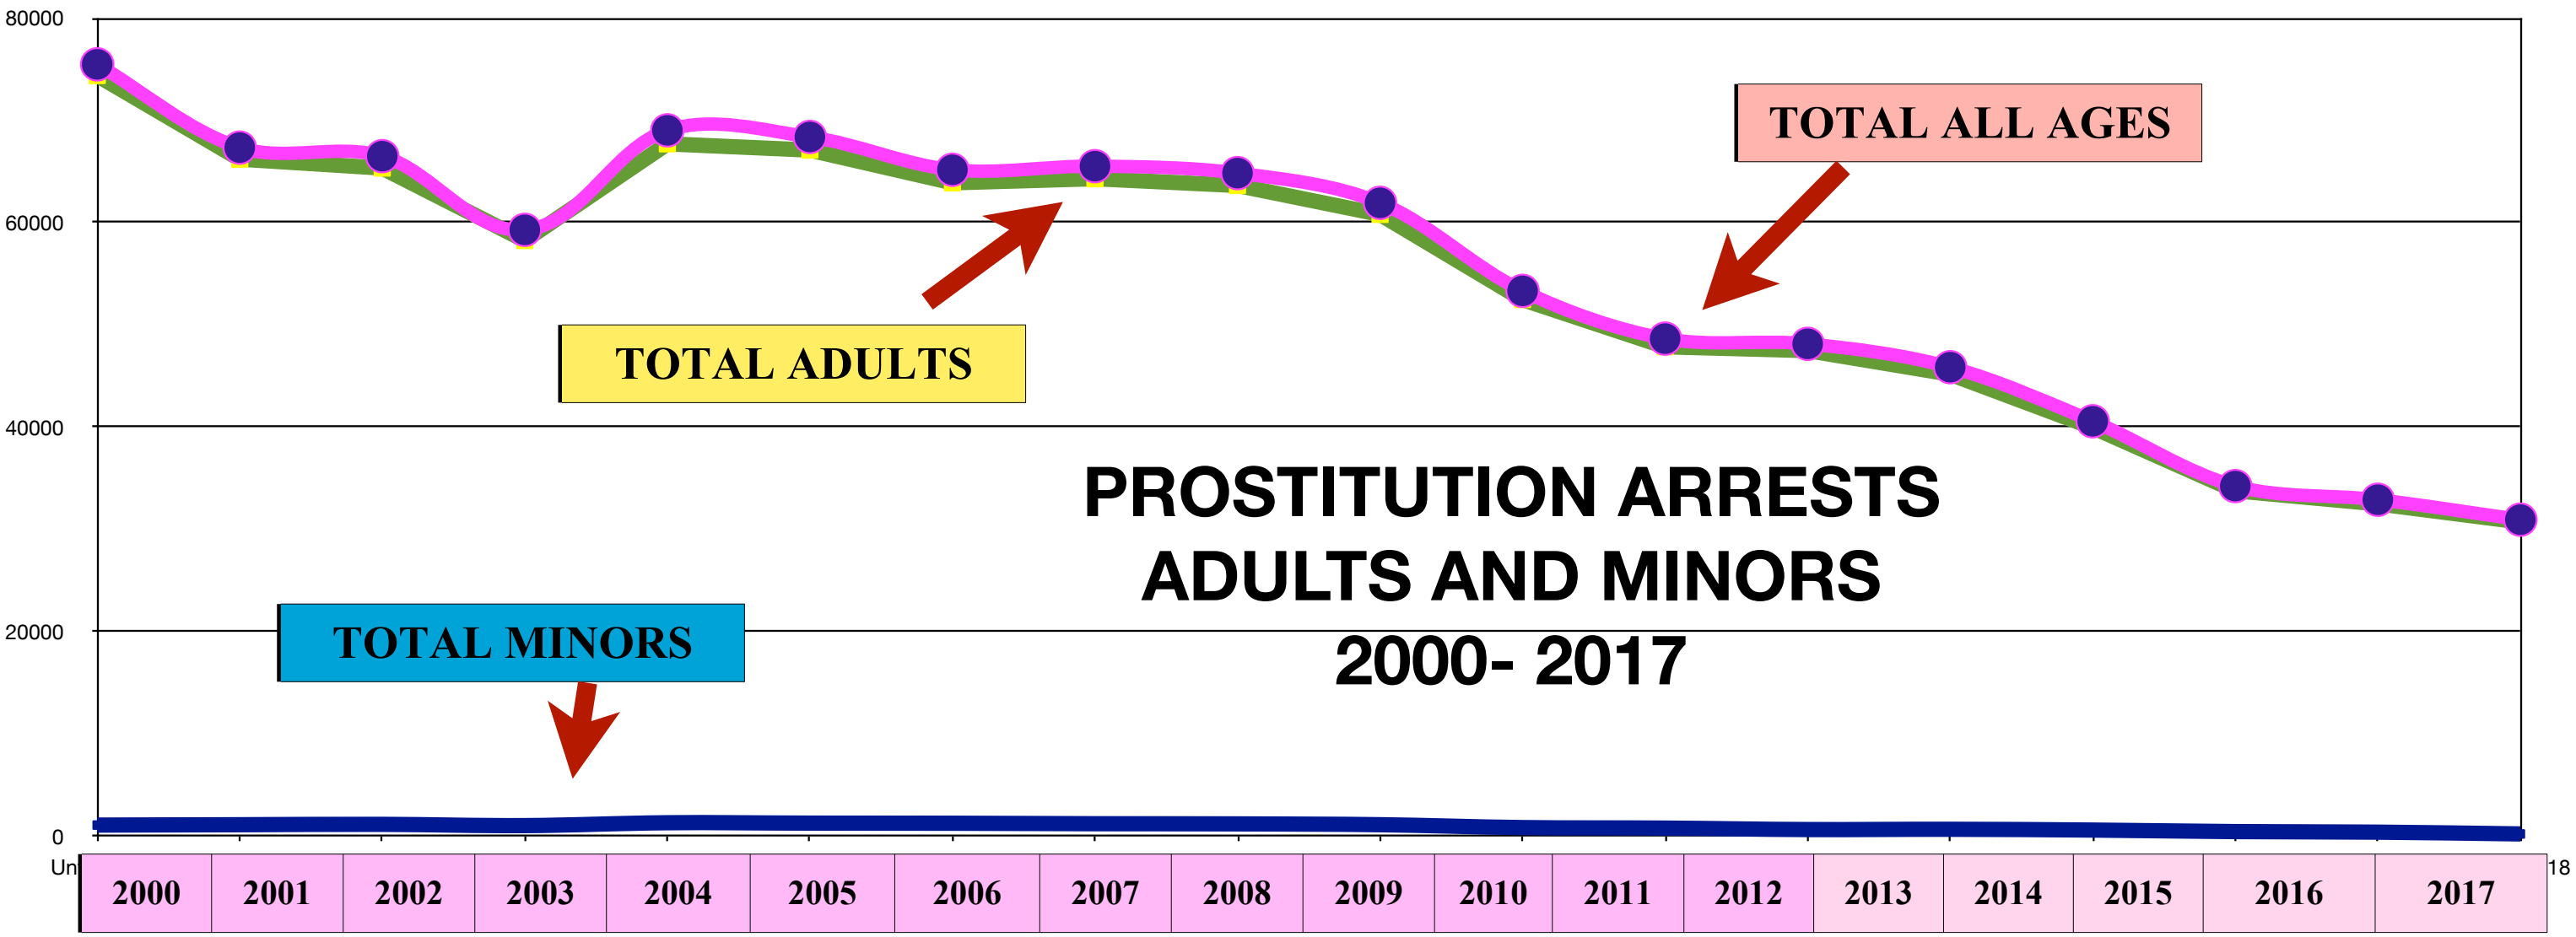

**PART III A - 2000- 2017 TOTAL PROSTITUTION ARRESTS BY STATE ADULT AND JUVENILE -  
TABLE #69 and 22 FBI BUREAU OF JUSTICE STATS**

|                       | 2000   | 2001   | 2002   | 2003   | 2004   | 2005   | 2006   | 2007   | 2008   | 2009   | 2010   | 2011   | 2012   | 2013   | 2014   | 2015   | 2016   | 2017   | TOTAL ALL |
|-----------------------|--------|--------|--------|--------|--------|--------|--------|--------|--------|--------|--------|--------|--------|--------|--------|--------|--------|--------|-----------|
| <b>TOTAL MINORS</b>   | 1,094  | 1,128  | 1,165  | 1,043  | 1,323  | 1,285  | 1,274  | 1,226  | 1,211  | 1,130  | 850    | 798    | 657    | 683    | 607    | 457    | 403    | 229    | 16,563    |
| <b>TOTAL ALL AGES</b> | 75,477 | 67,336 | 66,500 | 59,294 | 69,025 | 68,378 | 65,167 | 65,521 | 64,842 | 61,936 | 53,329 | 48,658 | 48,148 | 45,865 | 40,578 | 34,240 | 32,906 | 30,958 | 998,158   |
| <b>TOTAL ADULTS</b>   | 74,383 | 66,208 | 65,335 | 58,251 | 67,702 | 67,093 | 63,893 | 64,295 | 63,631 | 60,806 | 52,479 | 47,860 | 47,491 | 45,182 | 39,971 | 33,783 | 32,503 | 30,729 | 981,595   |

2000- 2017