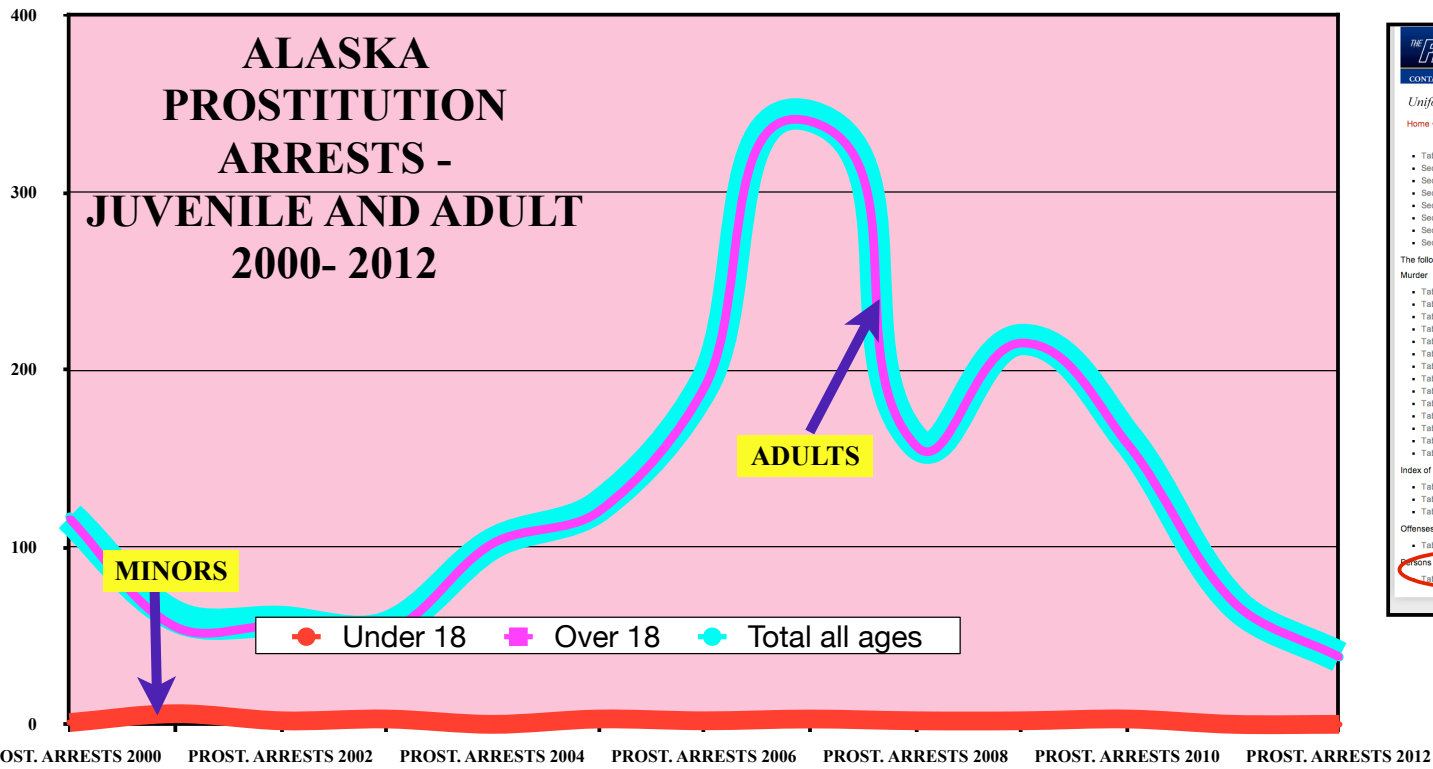

ALASKA PROSTITUTION ARRESTS 2000 TO 2012 CHART FROM FBI BUREAU OF JUSTICE STATISTICS TABLE #69

click on year to view the
 table on the FBI website for
Crimes in the US (By Year)
 then click on the “Persons
 Arrested” link for table #69

ALASKA Stats by year 2000- 2012	2000	2001	2002	2003	2004	2005	2006	2007	2008	2009	2010	2011	2012
Under 18	1	6	2	3	0	3	2	3	2	2	3	0	0
Over 18	116	55	56	52	102	120	190	340	157	215	158	69	38
Total all	117	61	58	55	102	123	192	343	159	217	161	69	38