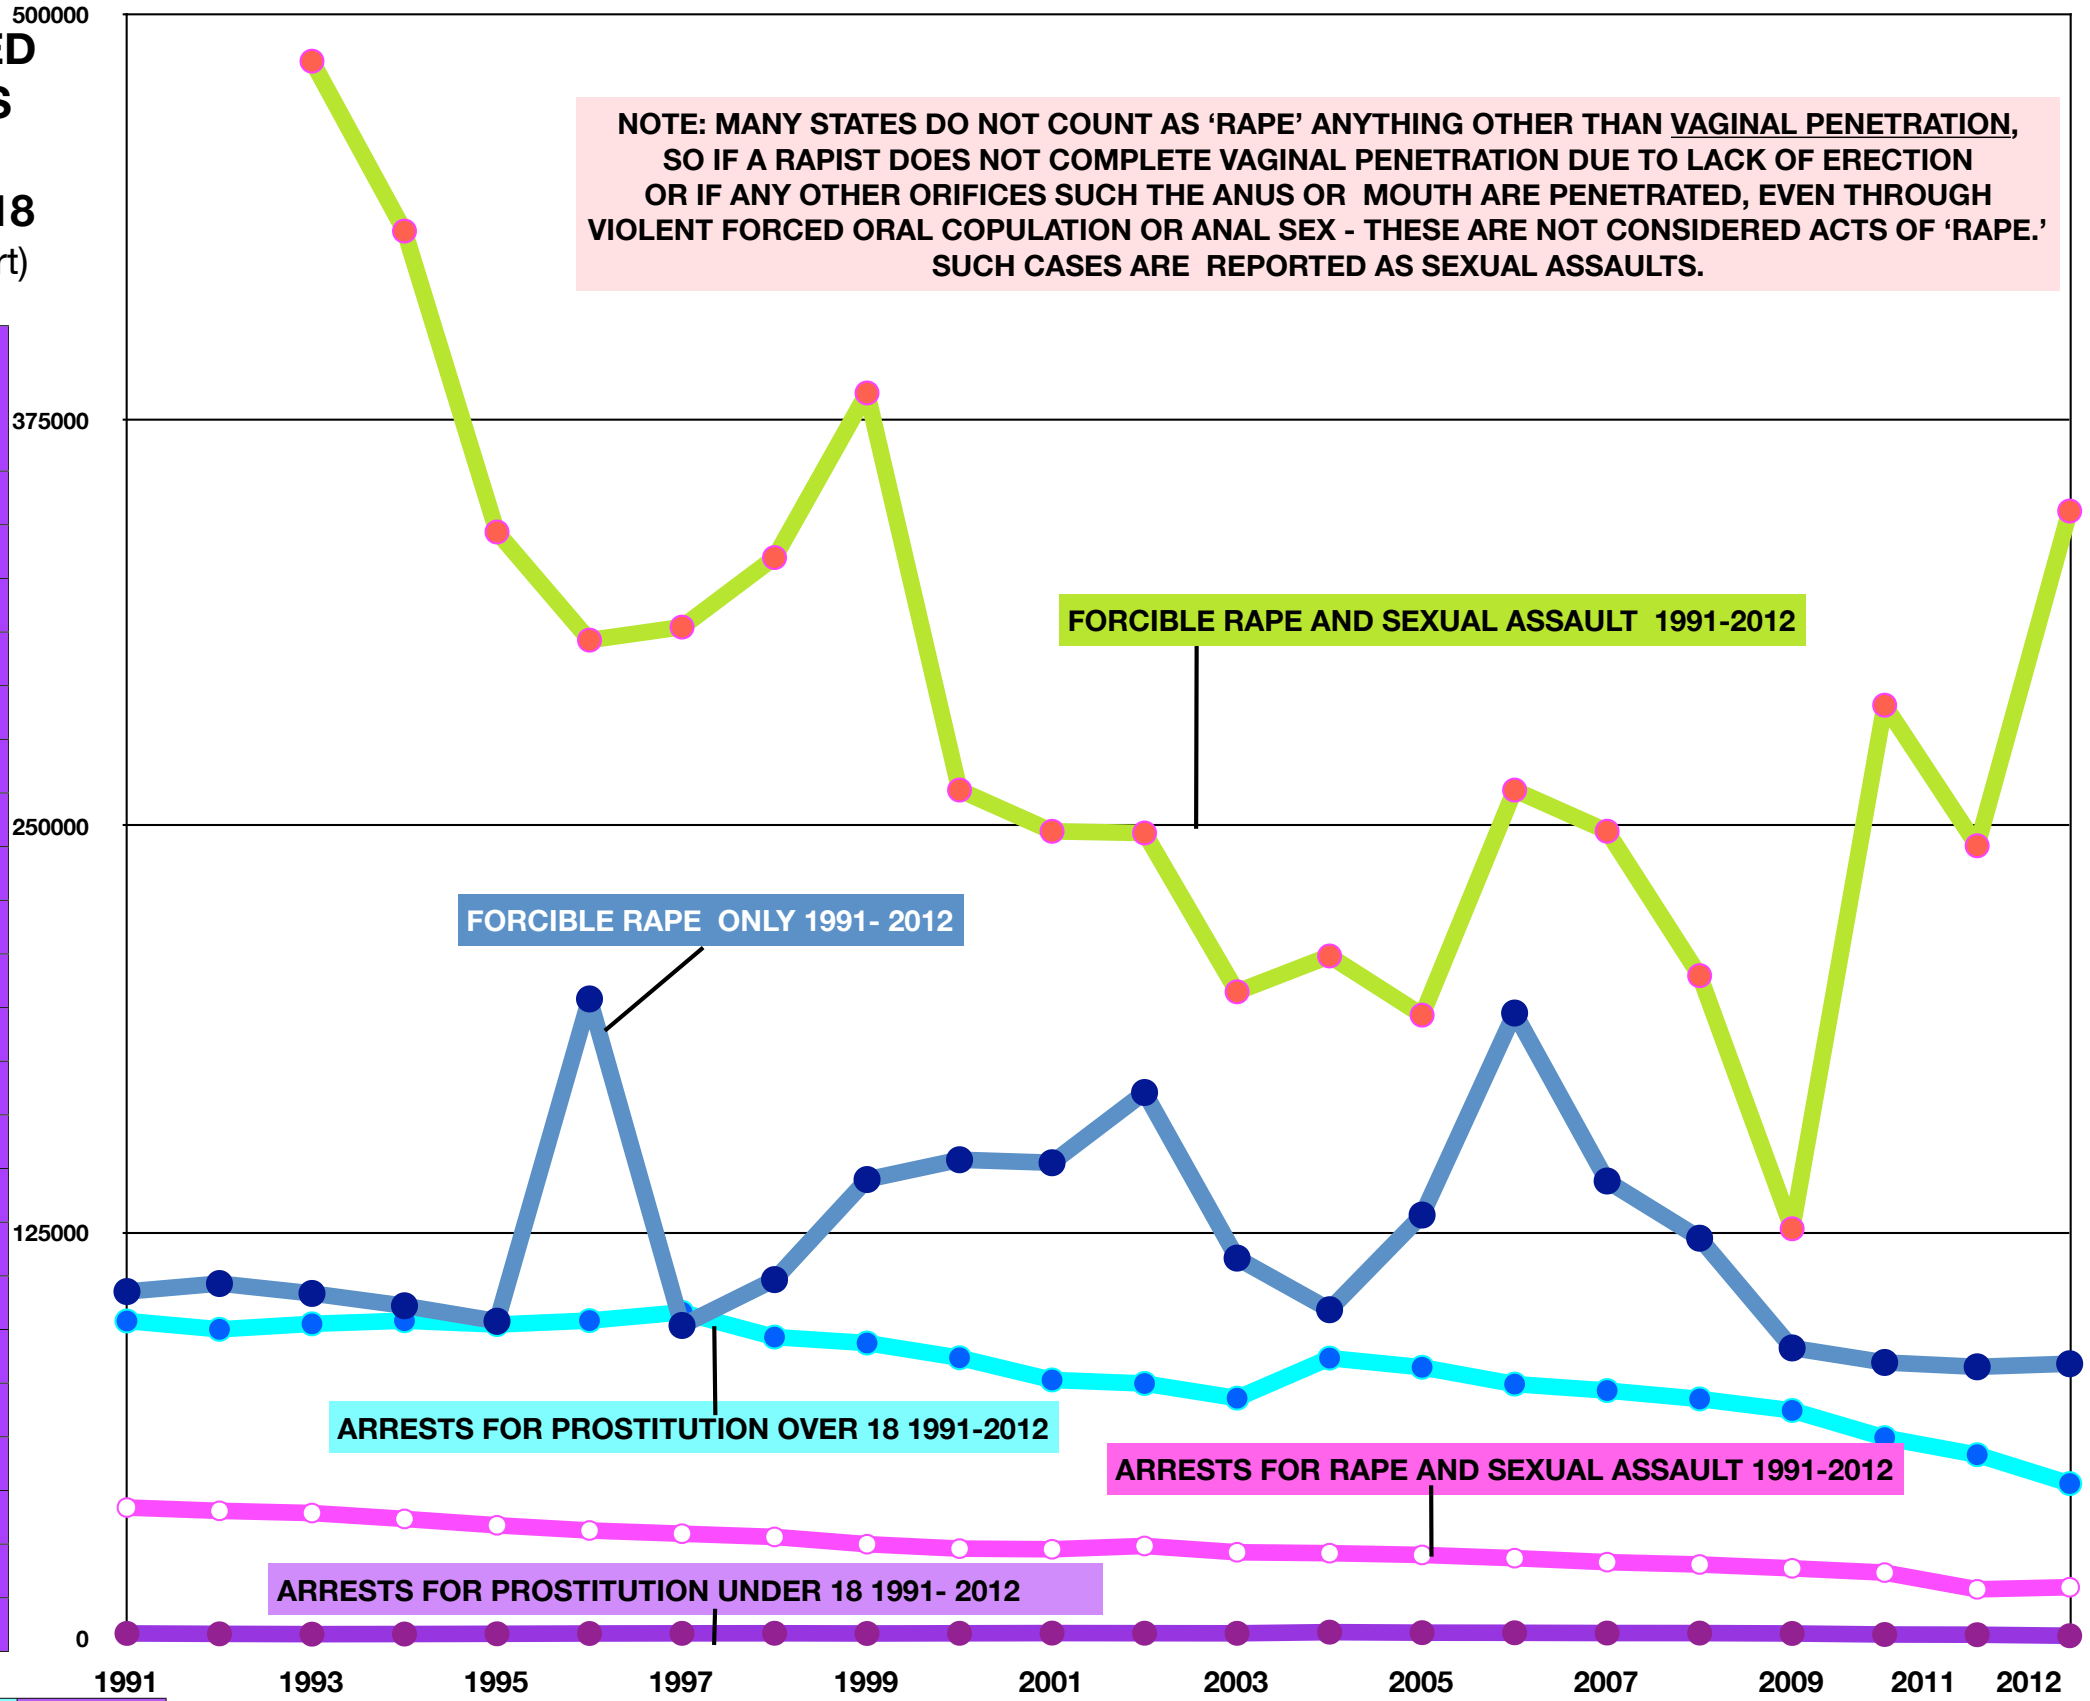

1991- 2012 COMPARISON OF REPORTED RAPES, SEXUAL ASSAULTS, ARRESTS FOR RAPES/SA, ARRESTS FOR PROSTITUTION UNDER 18 AND OVER 18
(disorderly conduct stats not included in this chart)

Year	Forcible rape	Forcible rape and sexual assault	Arrests for Forcible Rape and Sexual Assault	Arrests for Prostitution over 18	Arrests for Prostitution under 18
1991	106,593	unk	40,120	97,529	1,371
1992	109,062	unk	39,100	94,964	1,236
1993	106,014	485,290	38,420	96,655	1,145
1994	102,216	433,000	36,610	97,619	1,181
1995	97,470	340,380	34,650	96,445	1,255
1996	196,660	307,100	33,050	97,653	1,347
1997	96,153	311,110	32,060	100,206	1,394
1998	110,270	332,500	31,070	92,583	1,417
1999	141,070	383,170	28,830	90,748	1,352
2000	147,160	260,950	27,469	86,211	1,409
2001	146,240	248,250	27,270	79,383	1,471
2002	167,860	247,730	28,288	78,295	1,438
2003	116,890	198,850	26,350	73,786	1,404
2004	101,000	209,880	26,066	86,109	1,763
2005	130,140	191,670	25,528	83,288	1,603
2006	192,320	260,940	24,535	78,108	1,565
2007	140,620	248,280	23,307	76,121	1,486
2008	123,010	203,830	22,584	73,533	1,471
2009	89,241	125,920	21,407	70,001	1,354
2010	84,767	287,076	20,088	61,626	1,042
2011	83,425	243,800	14,943	56,371	974
2012	84,376	346,830	15,591	47,491	657

TOTALS	2,672,557	5,666,556	617,336	1,814,725	29,335
---------------	------------------	------------------	----------------	------------------	---------------

● Forcible rape ● Forcible rape and sexual assault ○ Arrests for Forcible Rape and Sexual Assault ● Arrests for Prostitution over 18 ● Arrests for Prostitution under 18

Links to all the tables used to compile this spreadsheet, graphs and charts can be found on our website here: [1981-2013 FBI DATA STATS SPREADSHEETS INFO PROSTITUTION ARRESTS](#)

FIND ALL THE TABLES AND LINKS USED TO COMPILE THIS DOCUMENT AT: <http://www.prostitutionandpolitics.com>